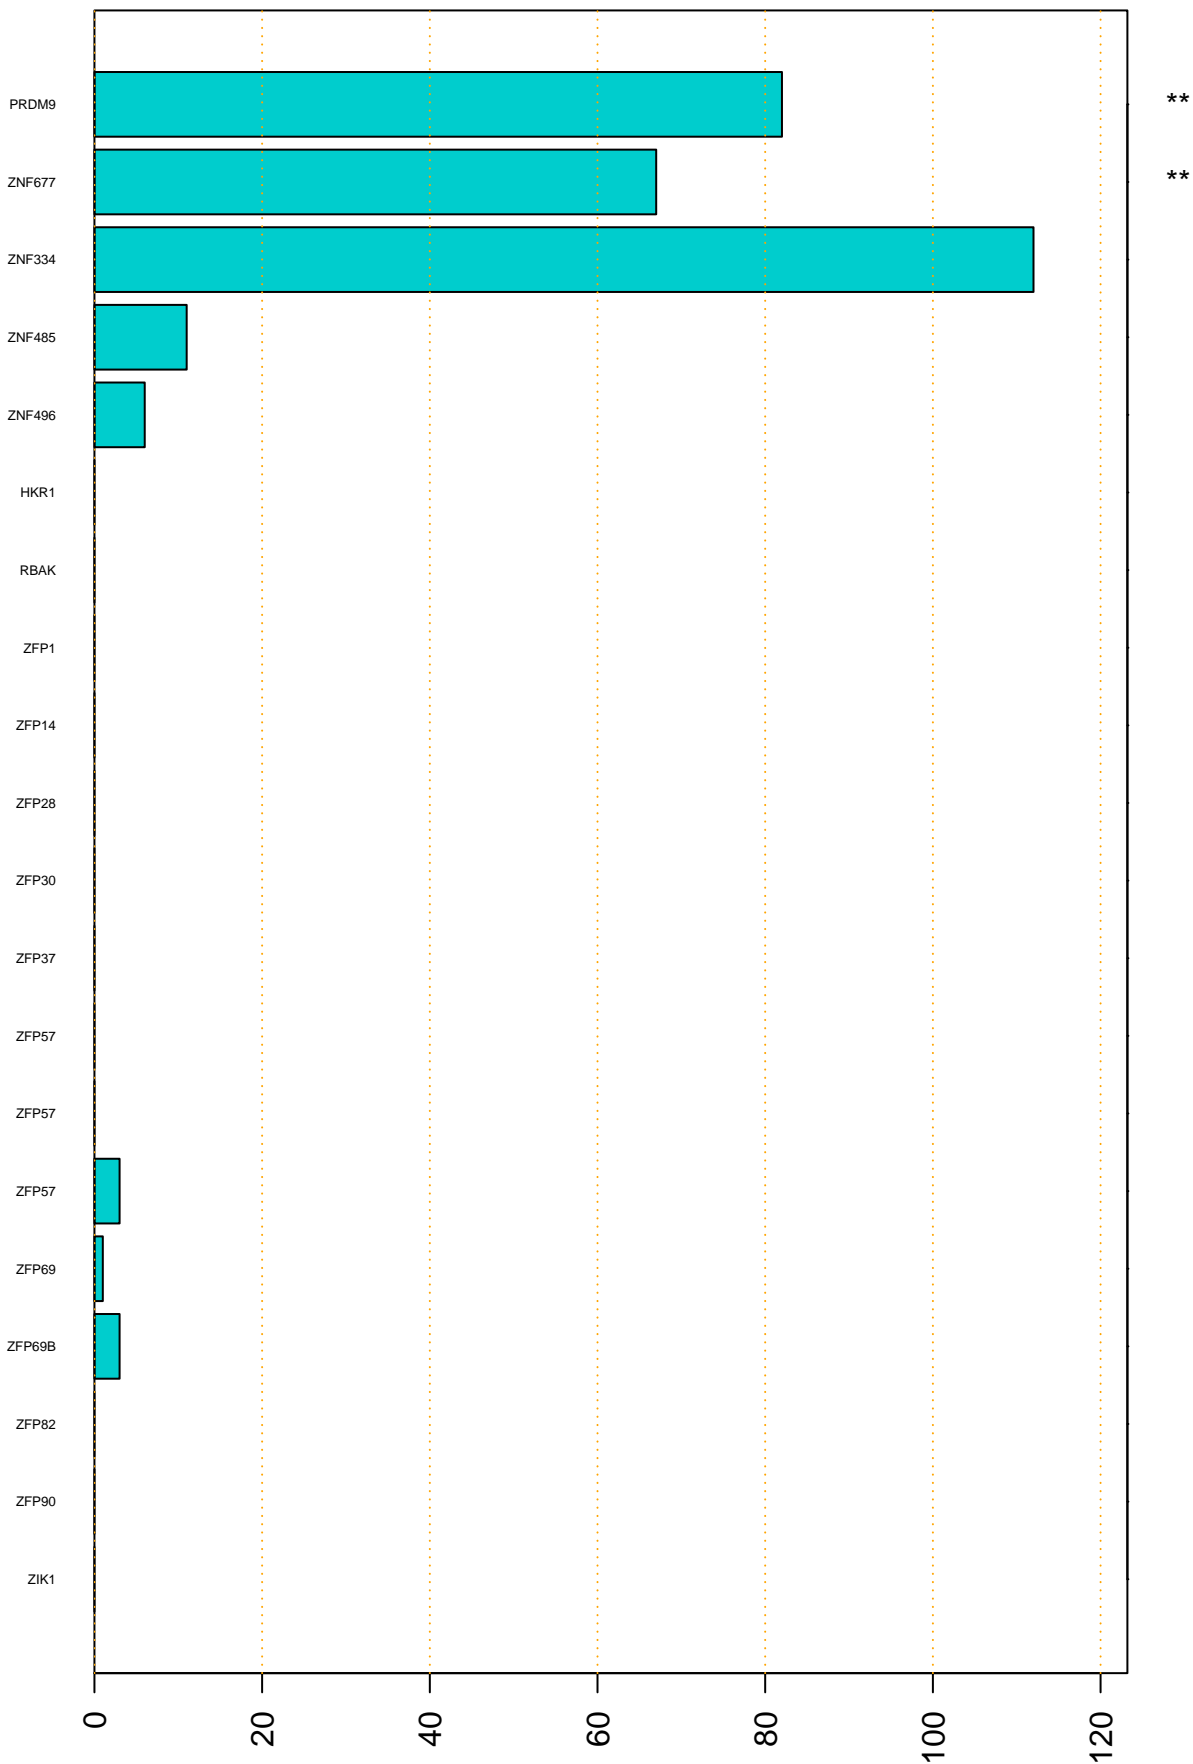

Enriched KZFP

#TE sfam with peak