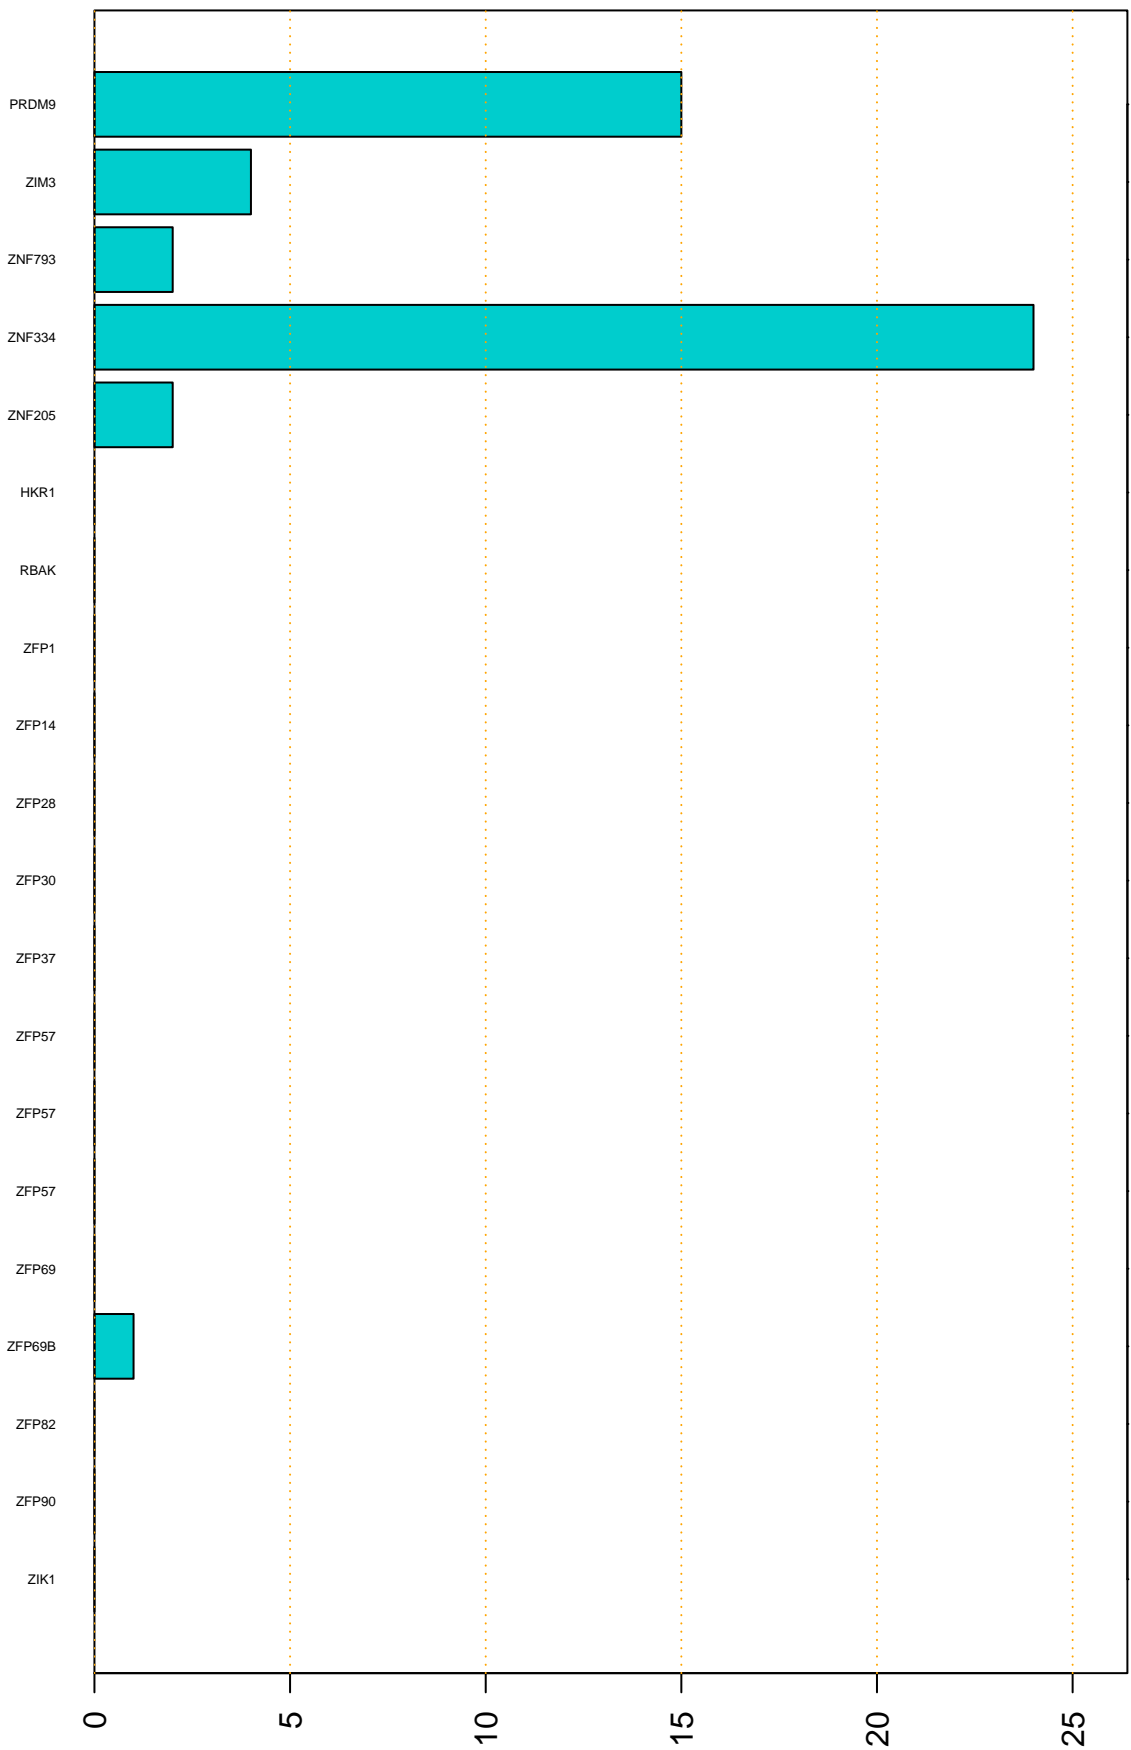

Enriched KZFP

#TE sfam with peak