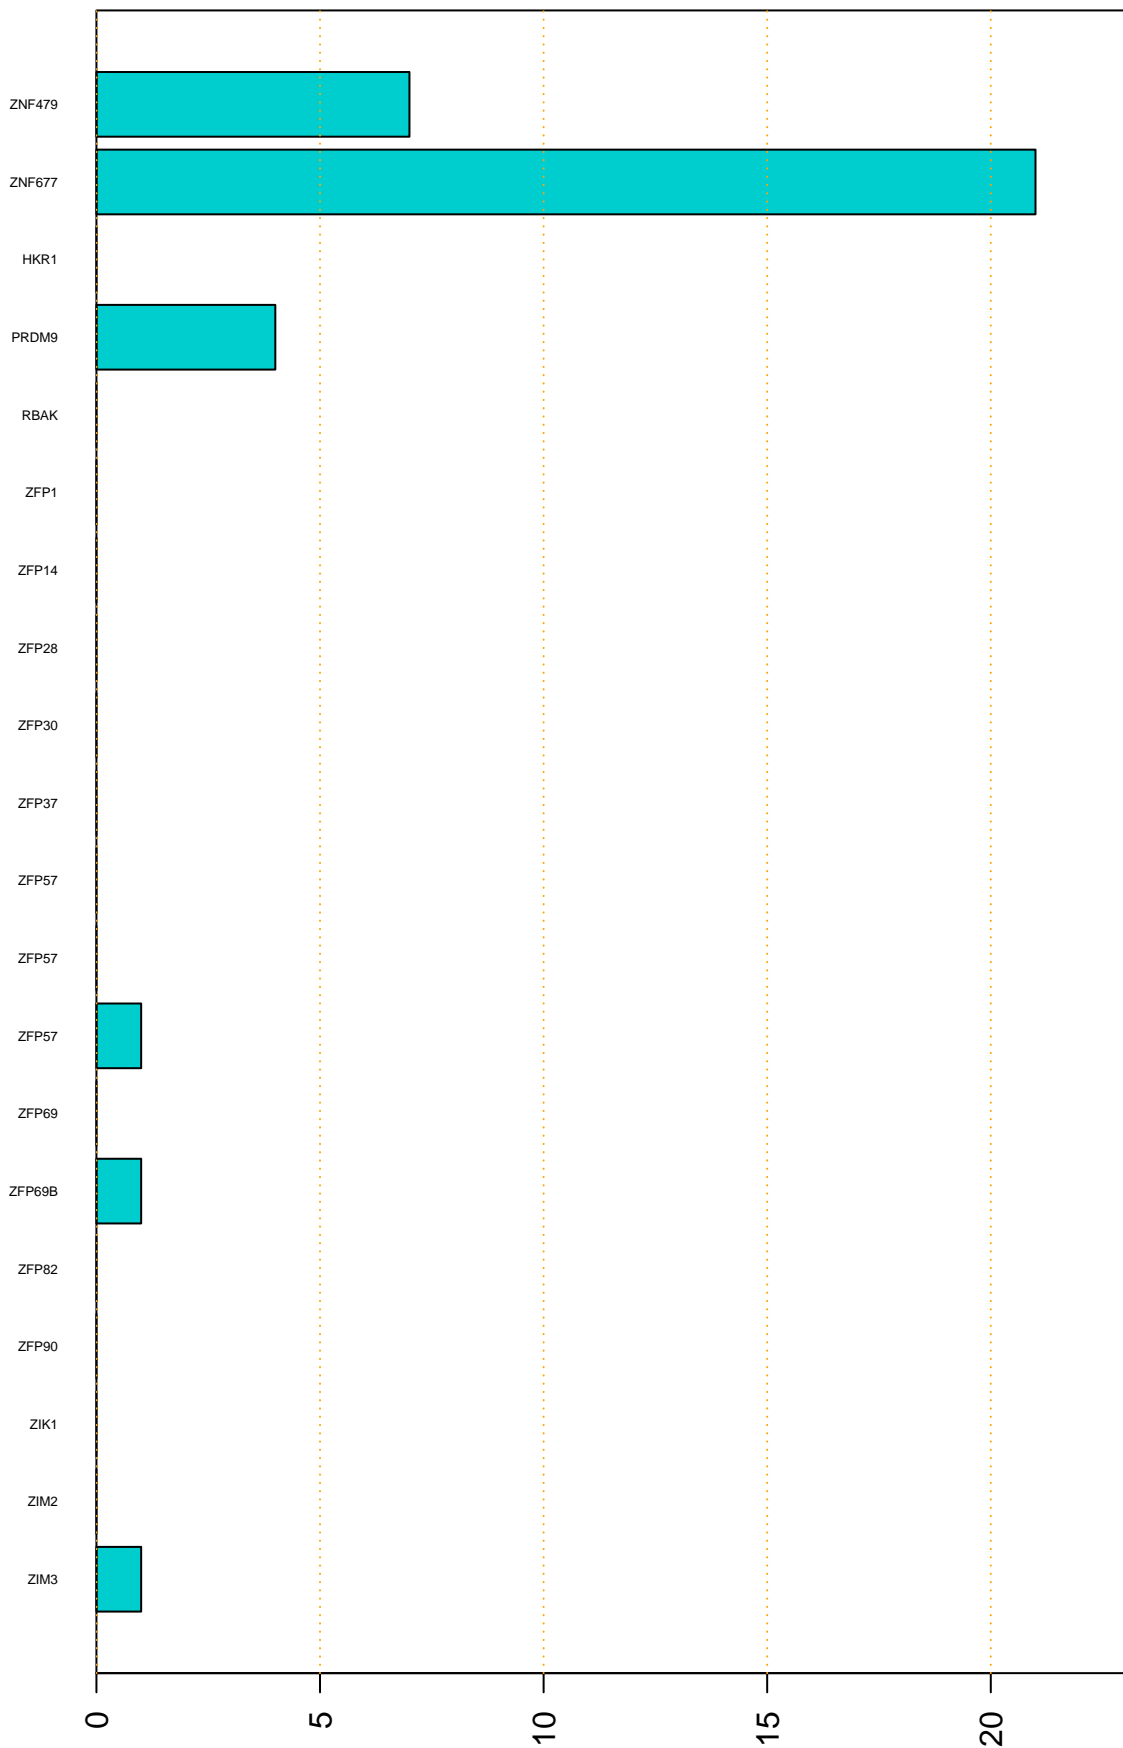

Enriched KZFP

#TE sfam with peak