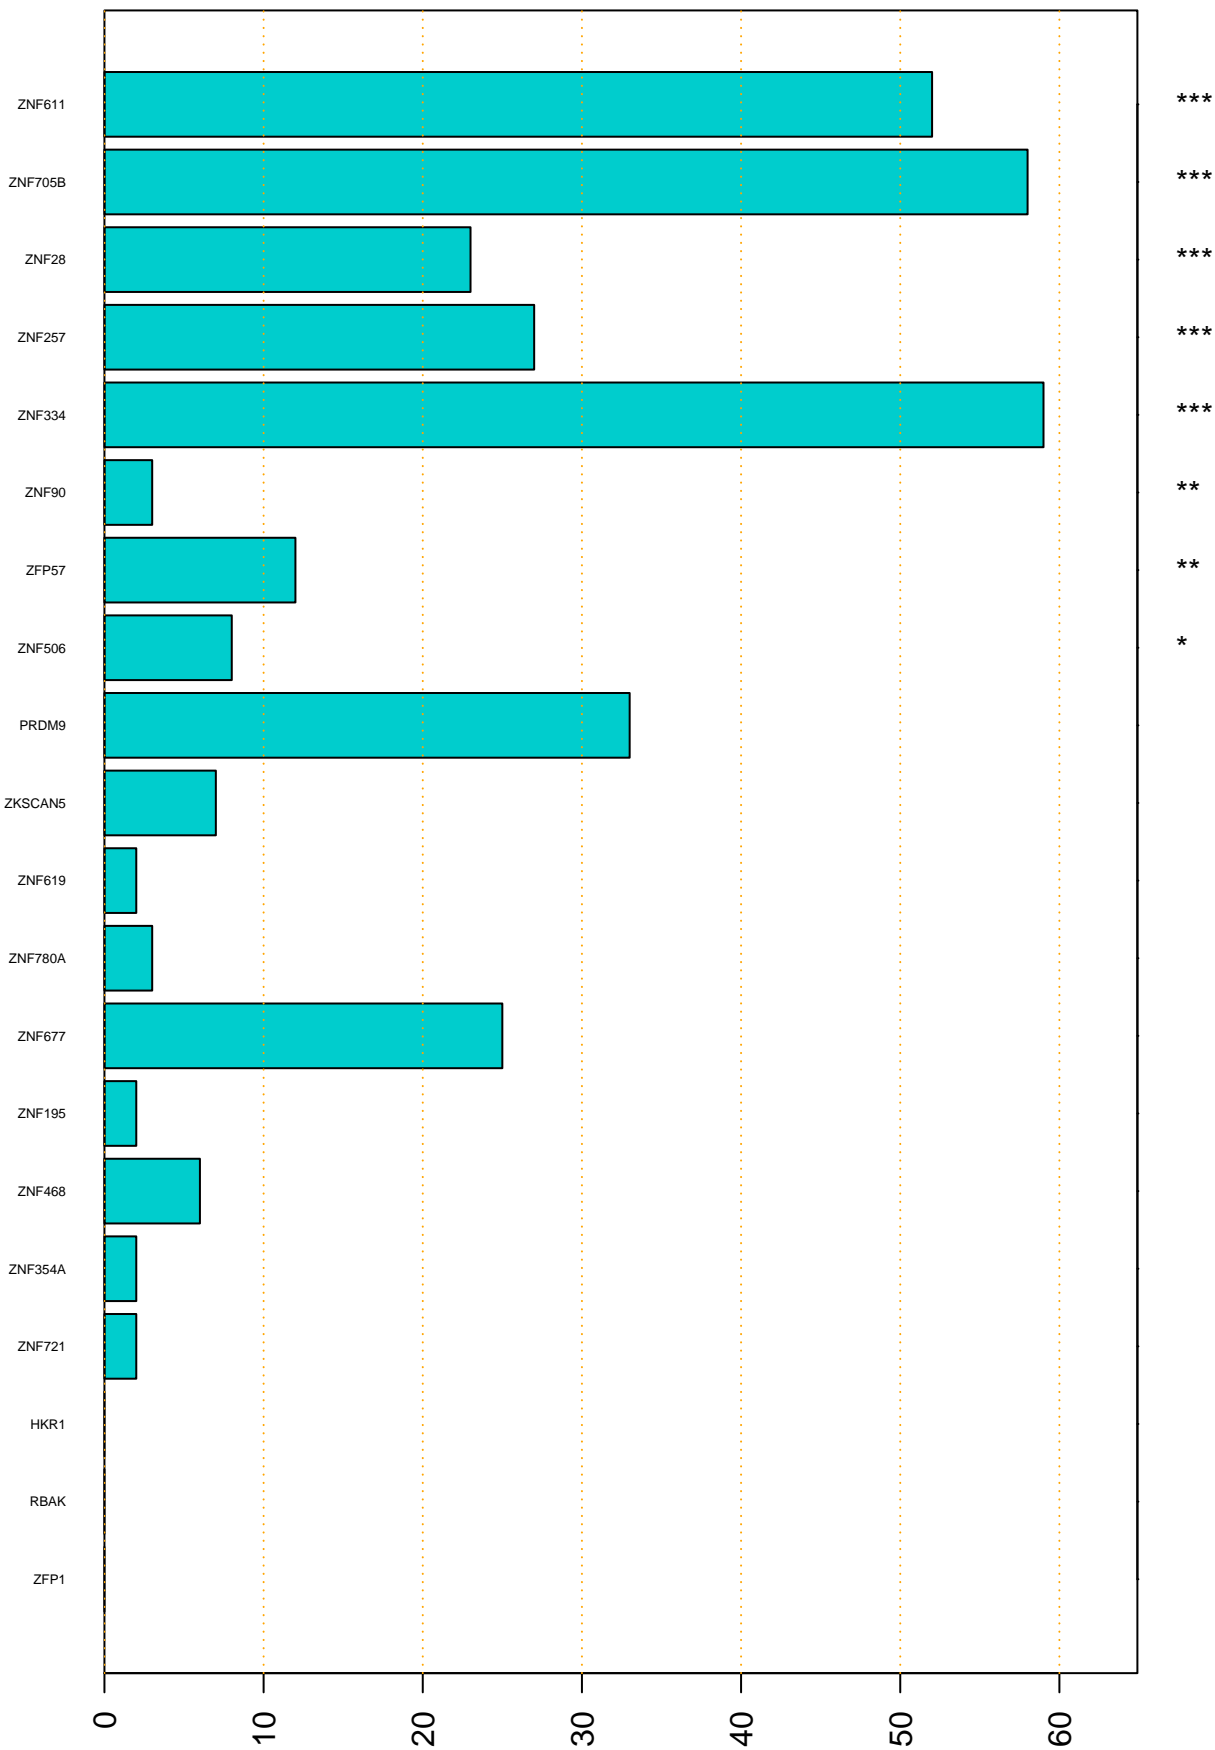

Enriched KZFP

#TE sfam with peak