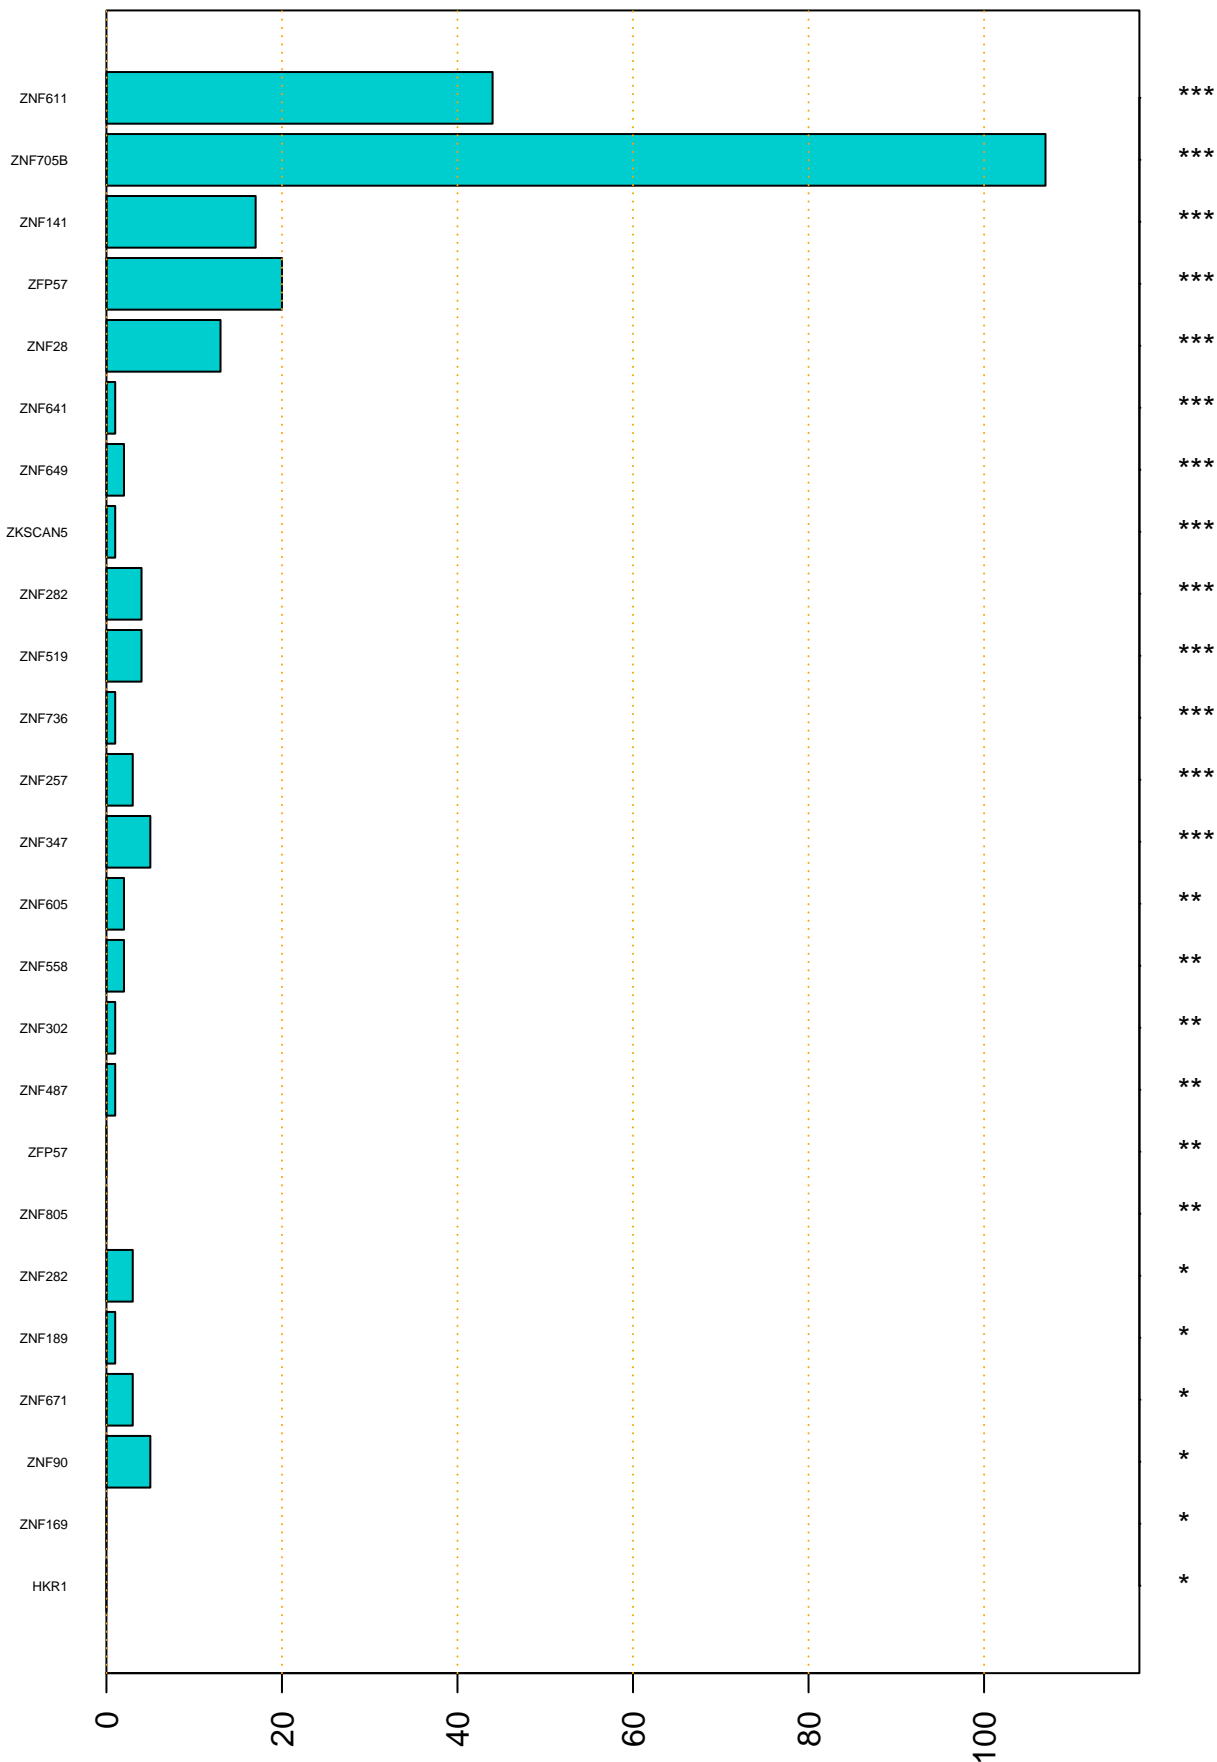

Enriched KZFP

#TE sfam with peak