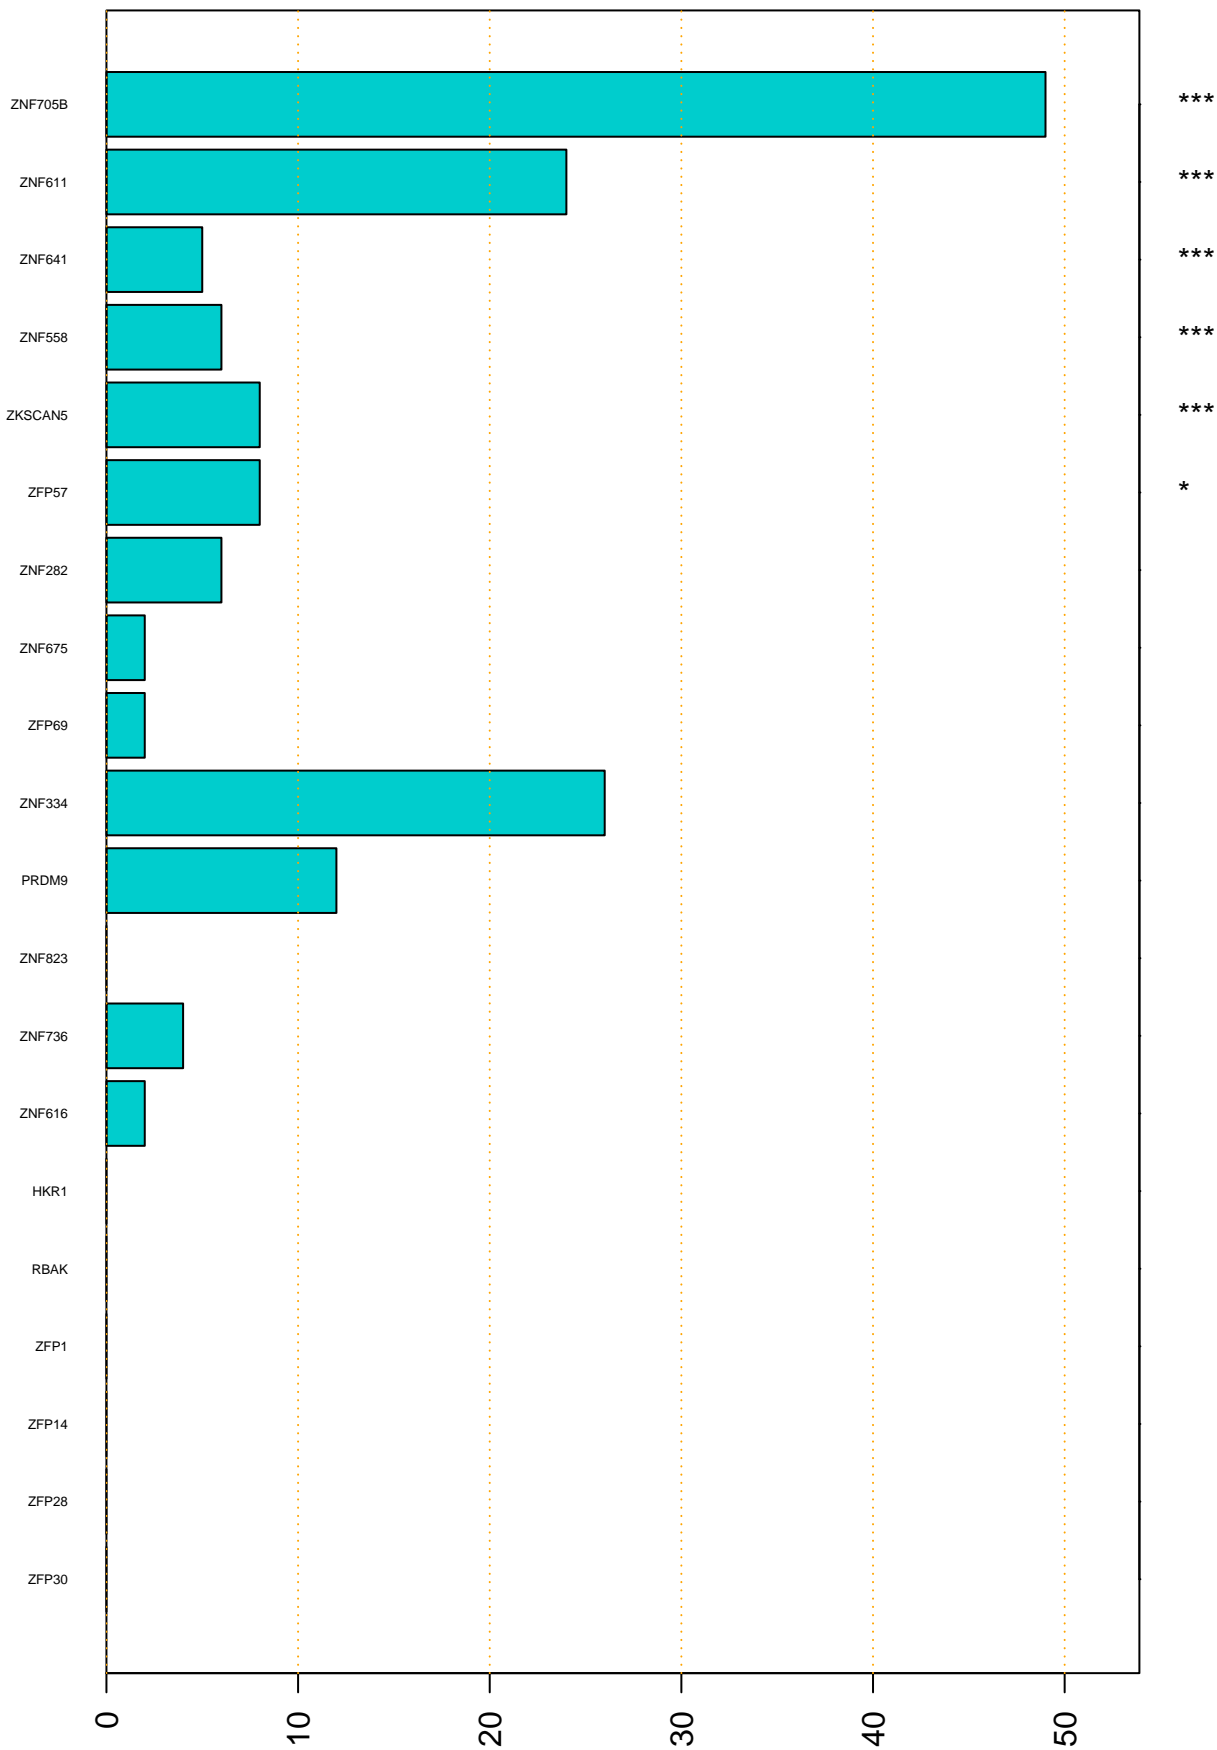

Enriched KZFP

#TE sfam with peak