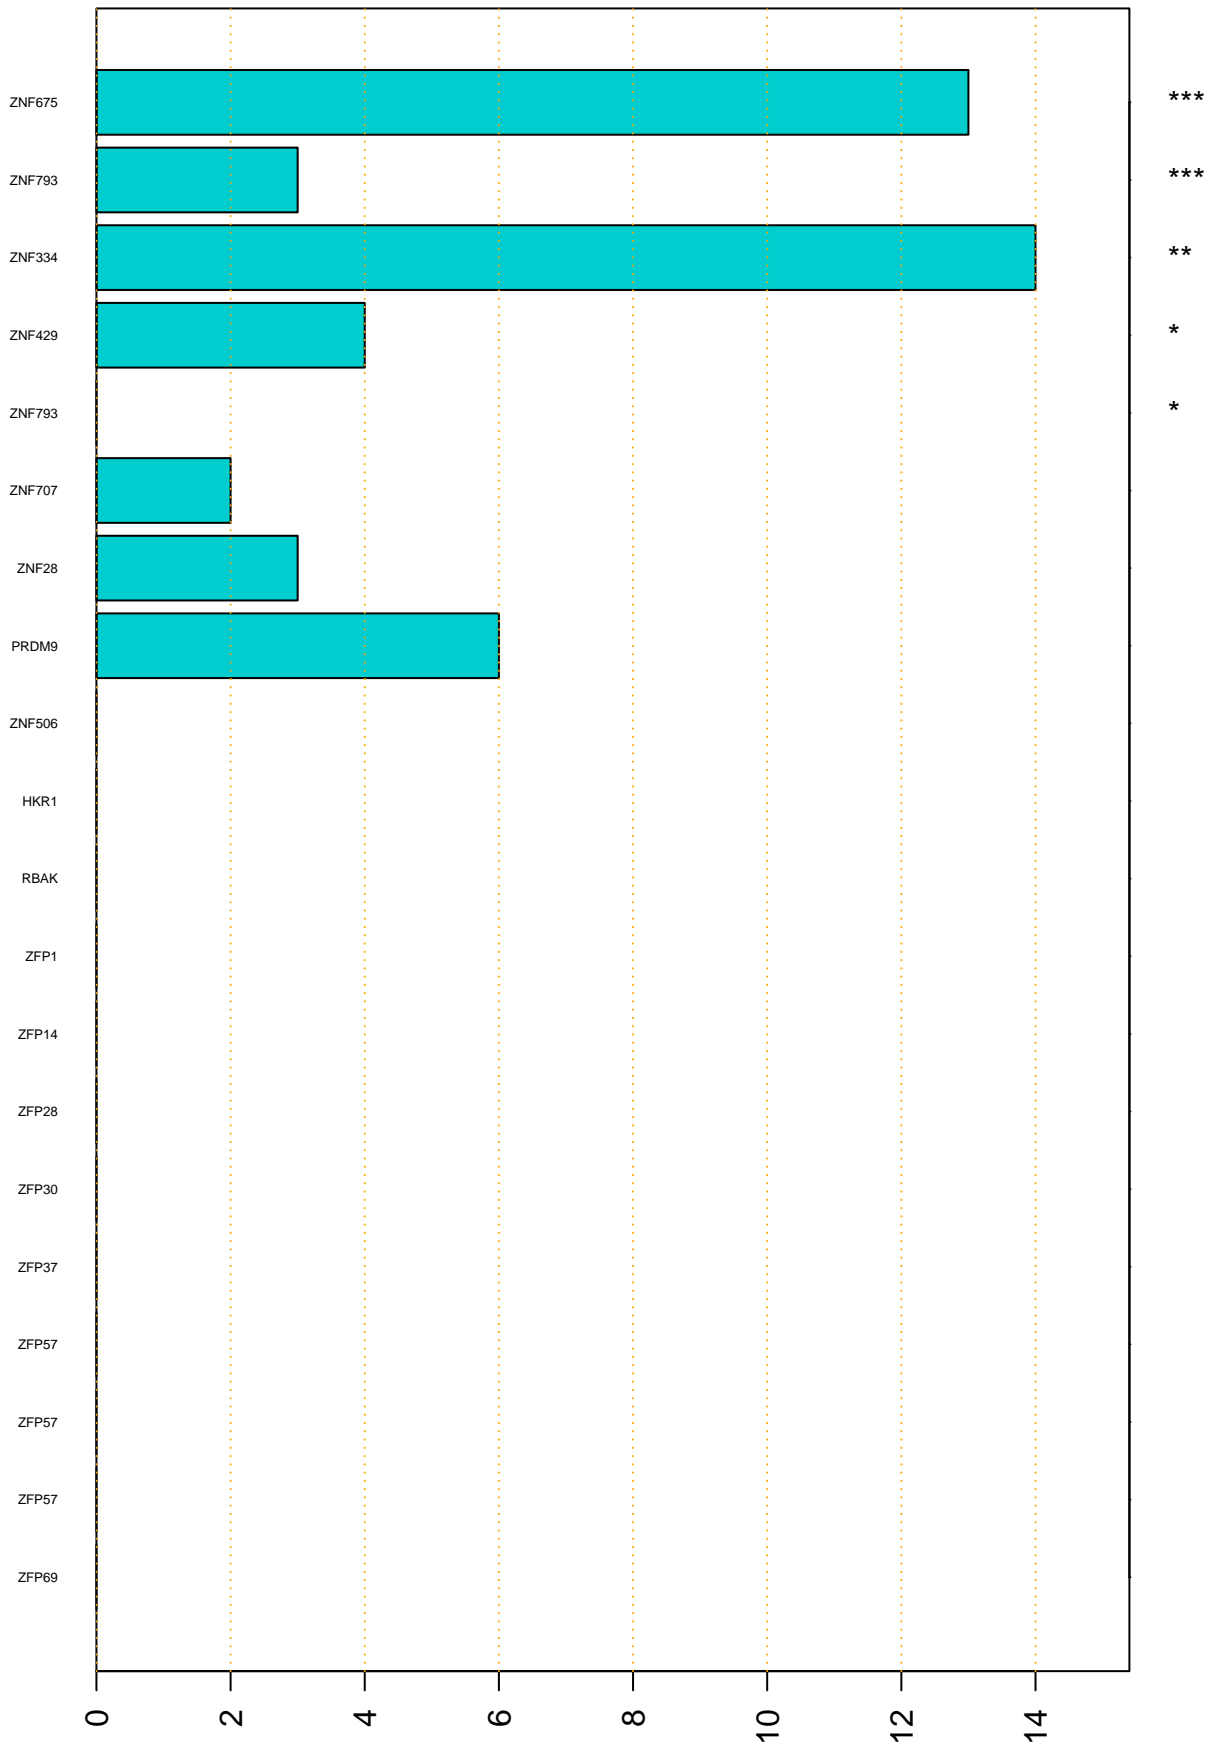

Enriched KZFP

#TE sfam with peak