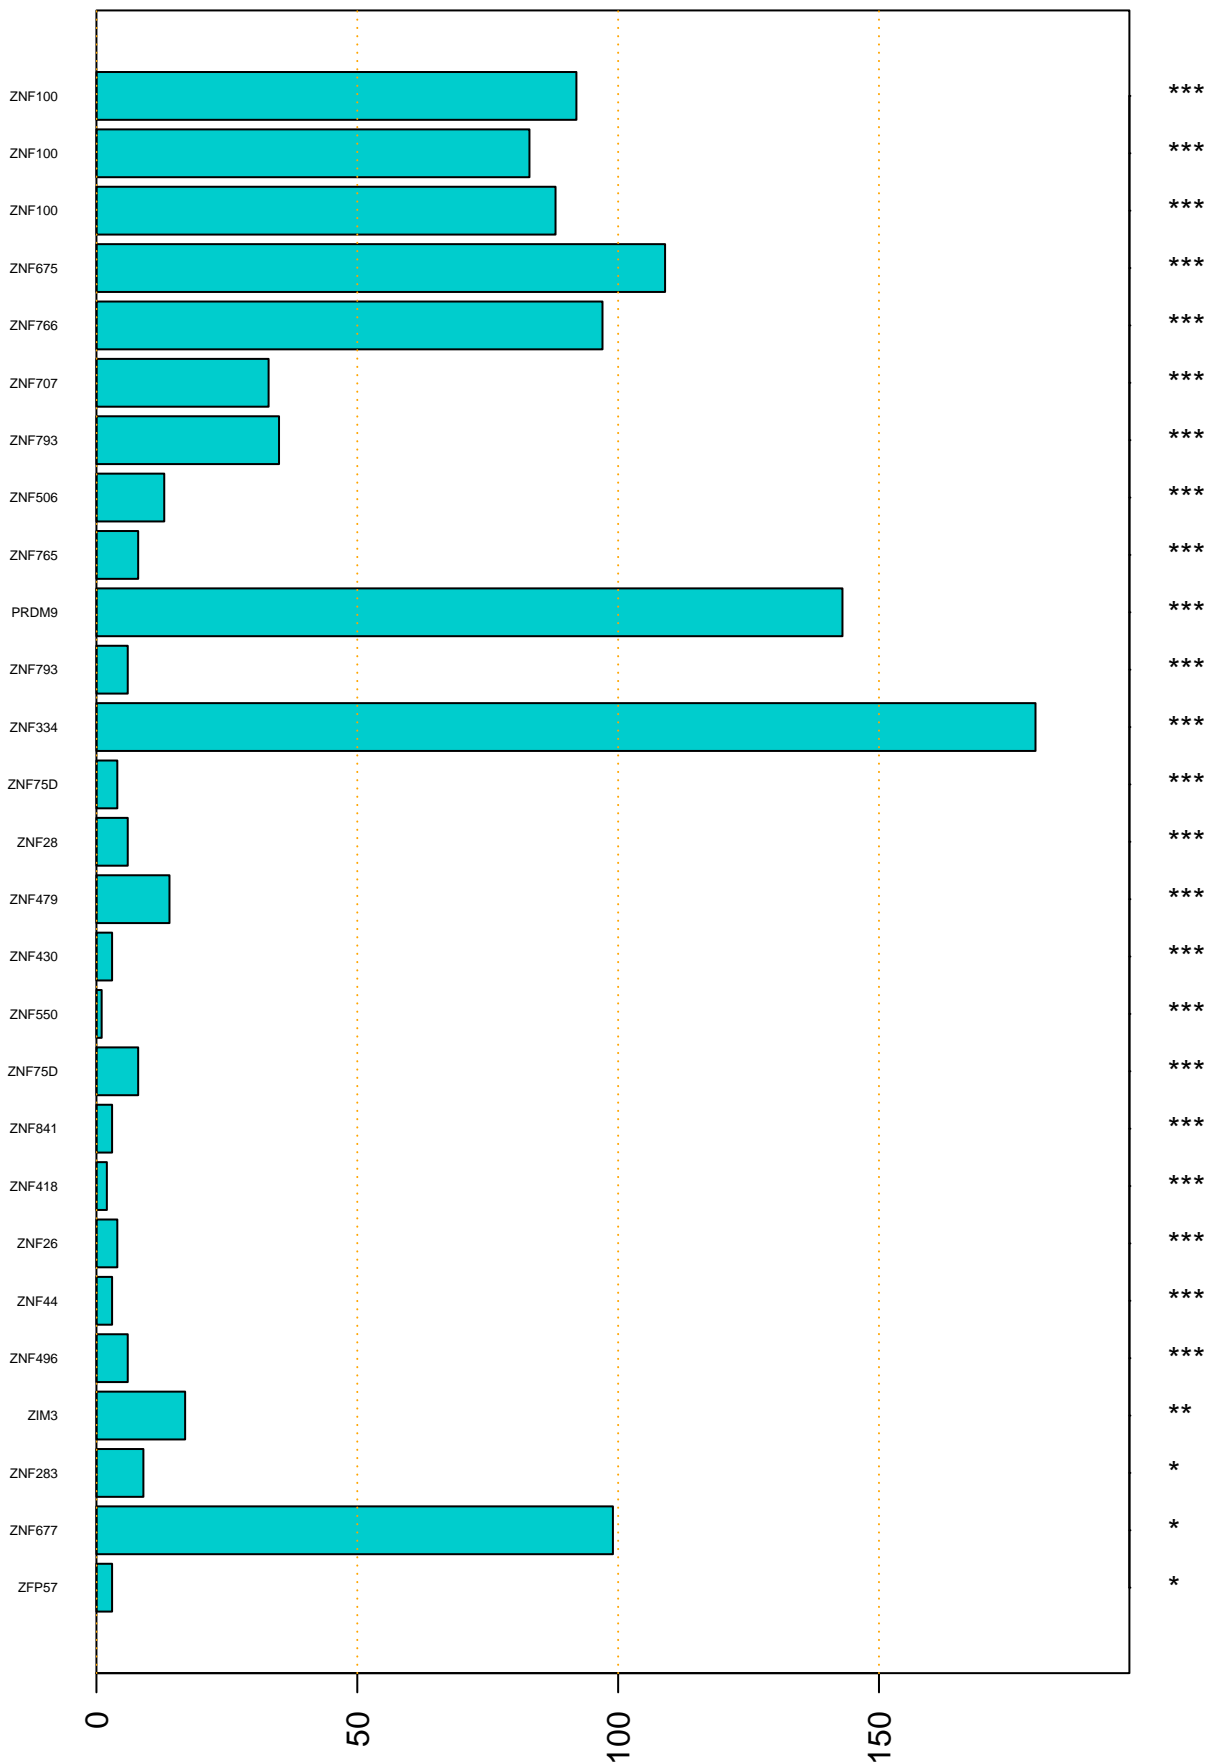

Enriched KZFP

#TE sfam with peak