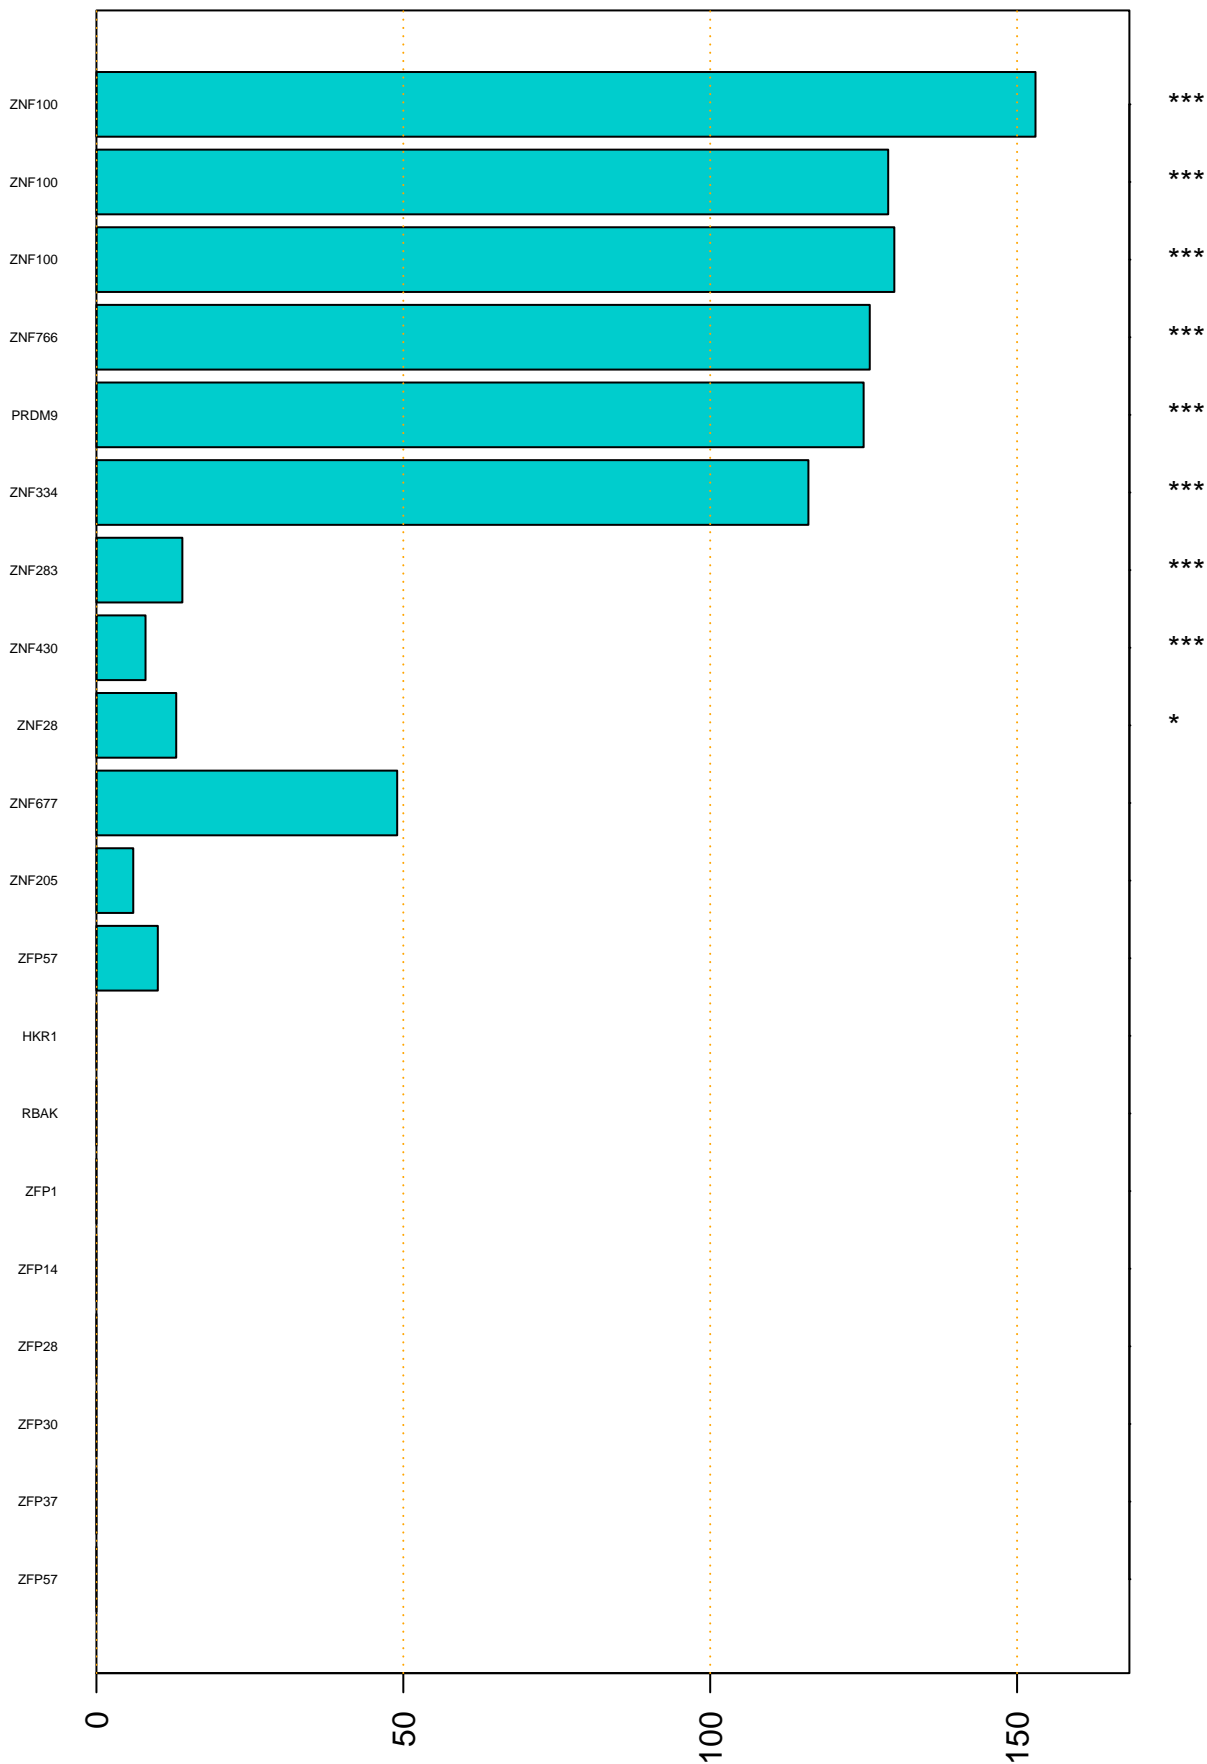

Enriched KZFP

#TE sfam with peak