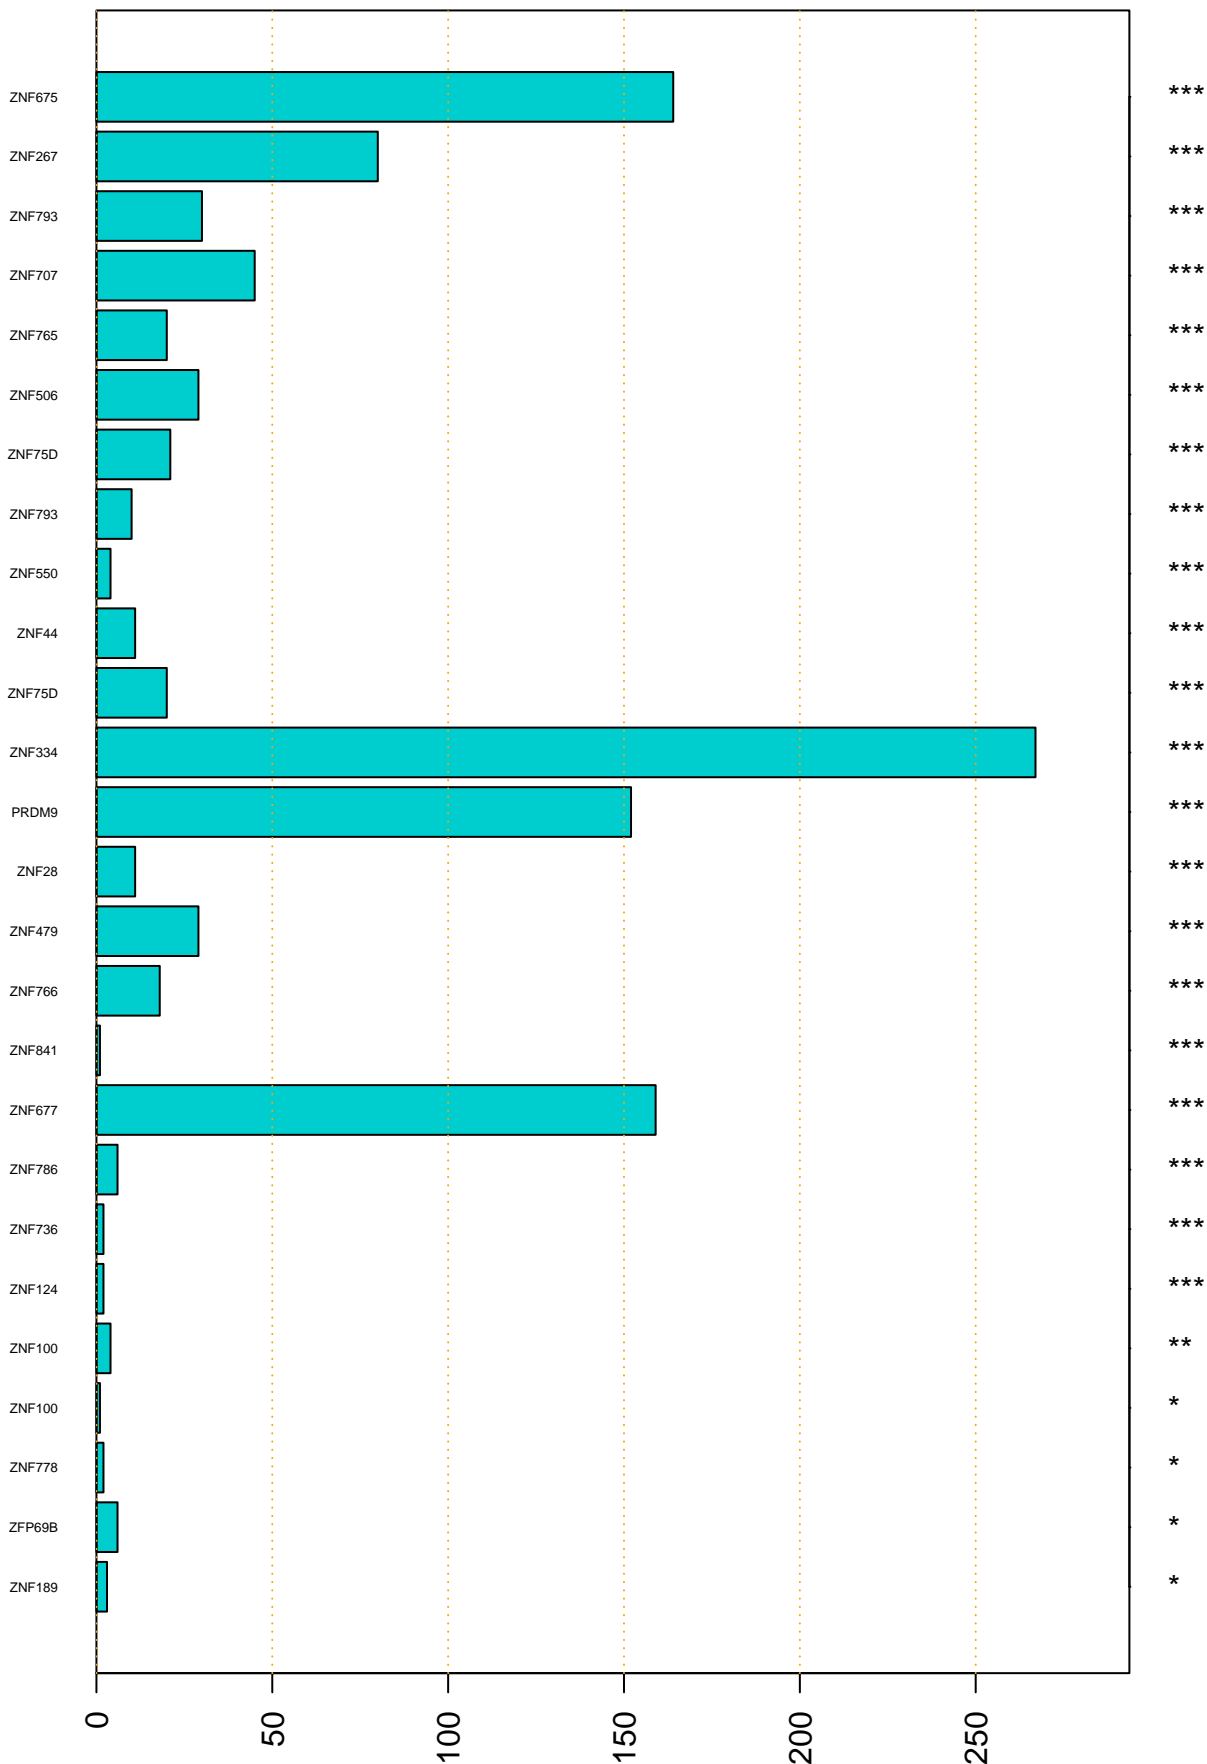

Enriched KZFP

#TE sfam with peak