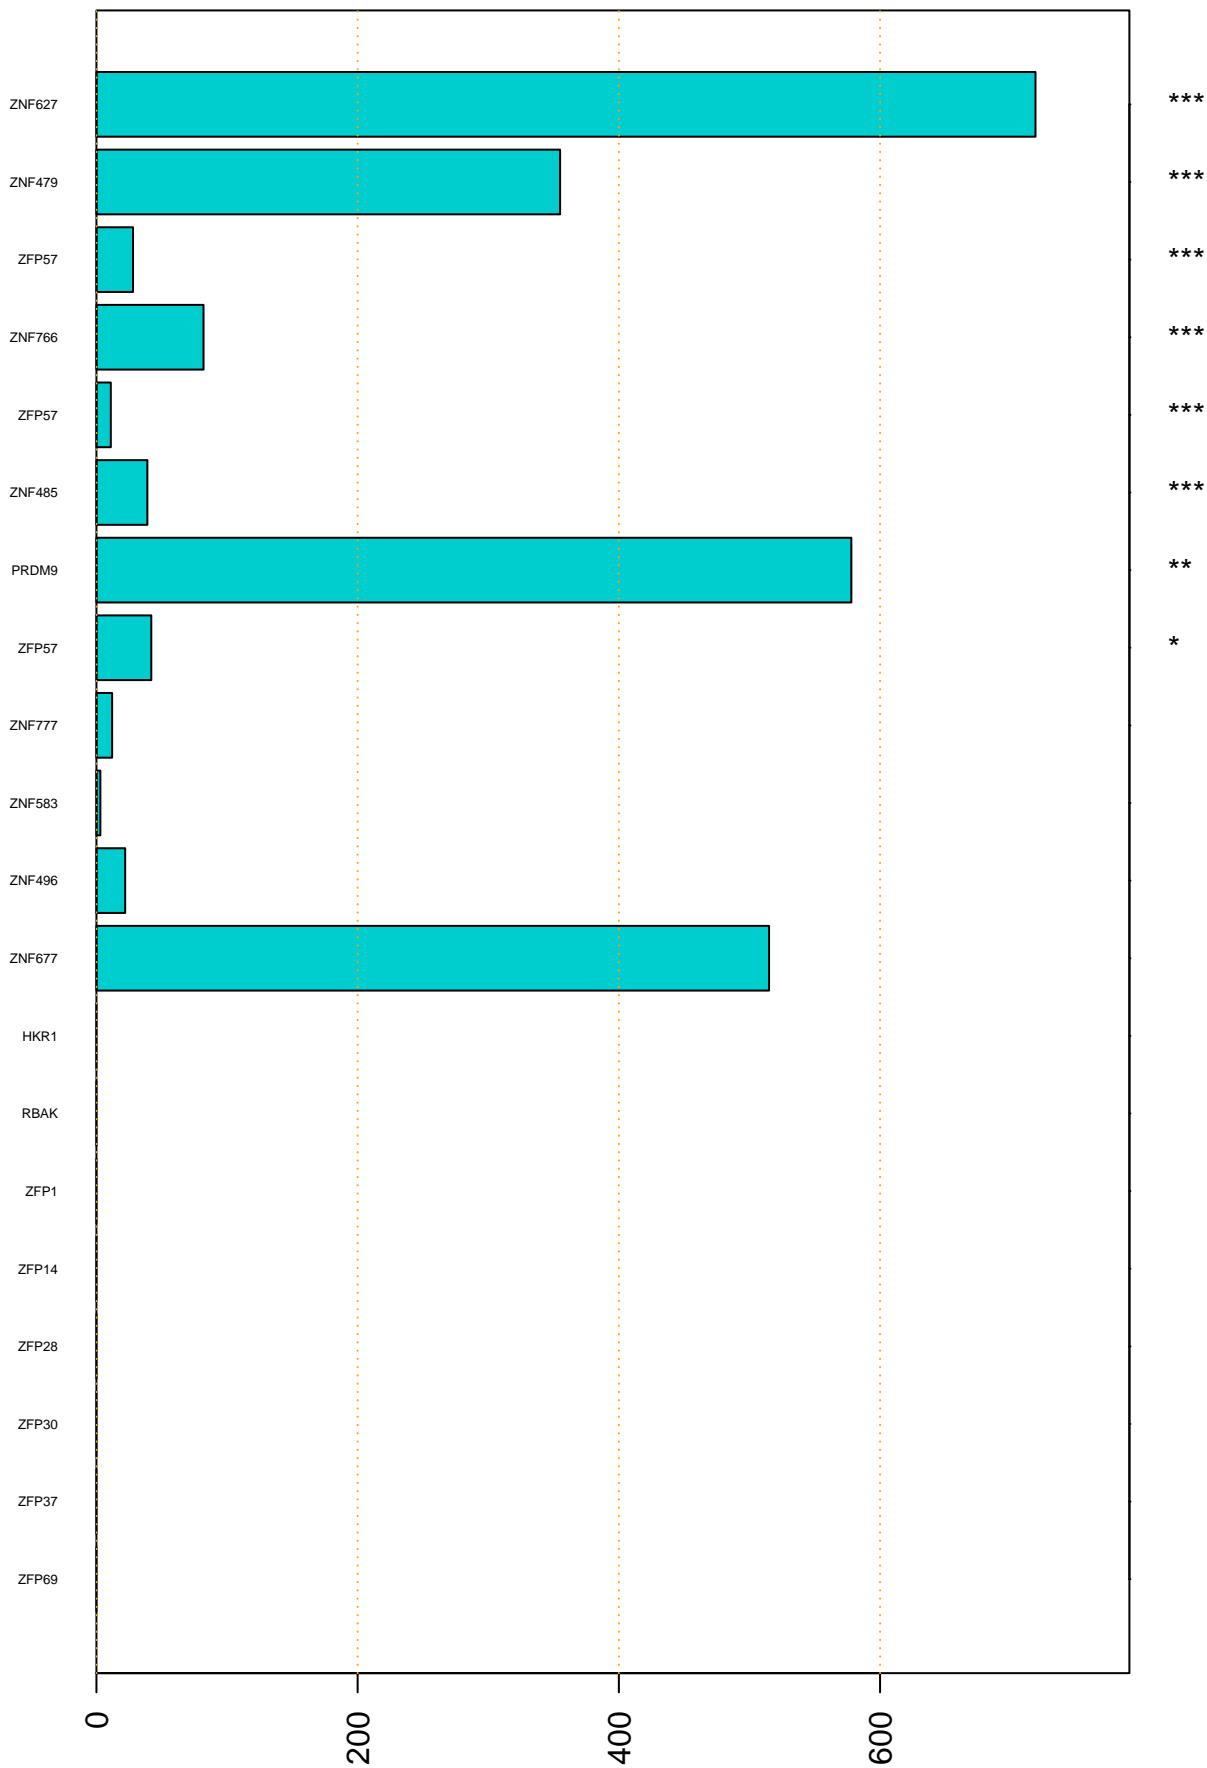

Enriched KZFP

#TE sfam with peak