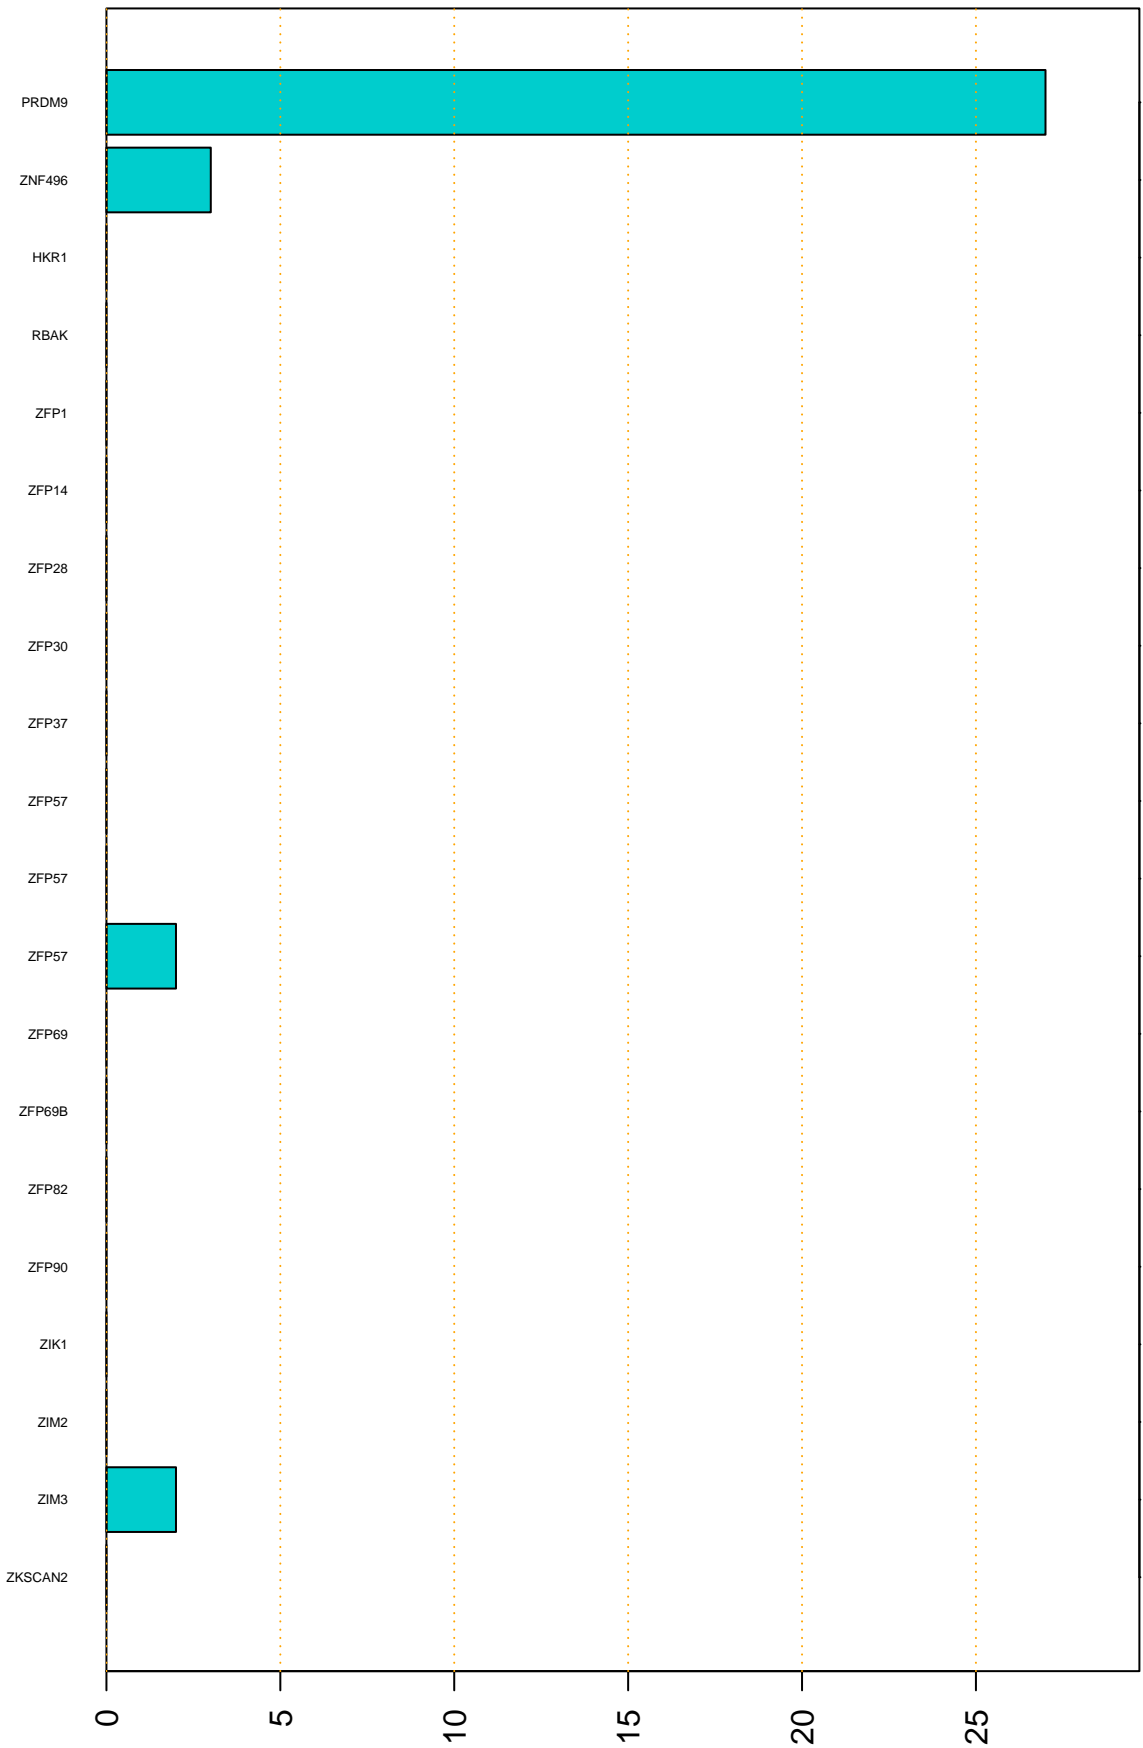

Enriched KZFP

#TE sfam with peak