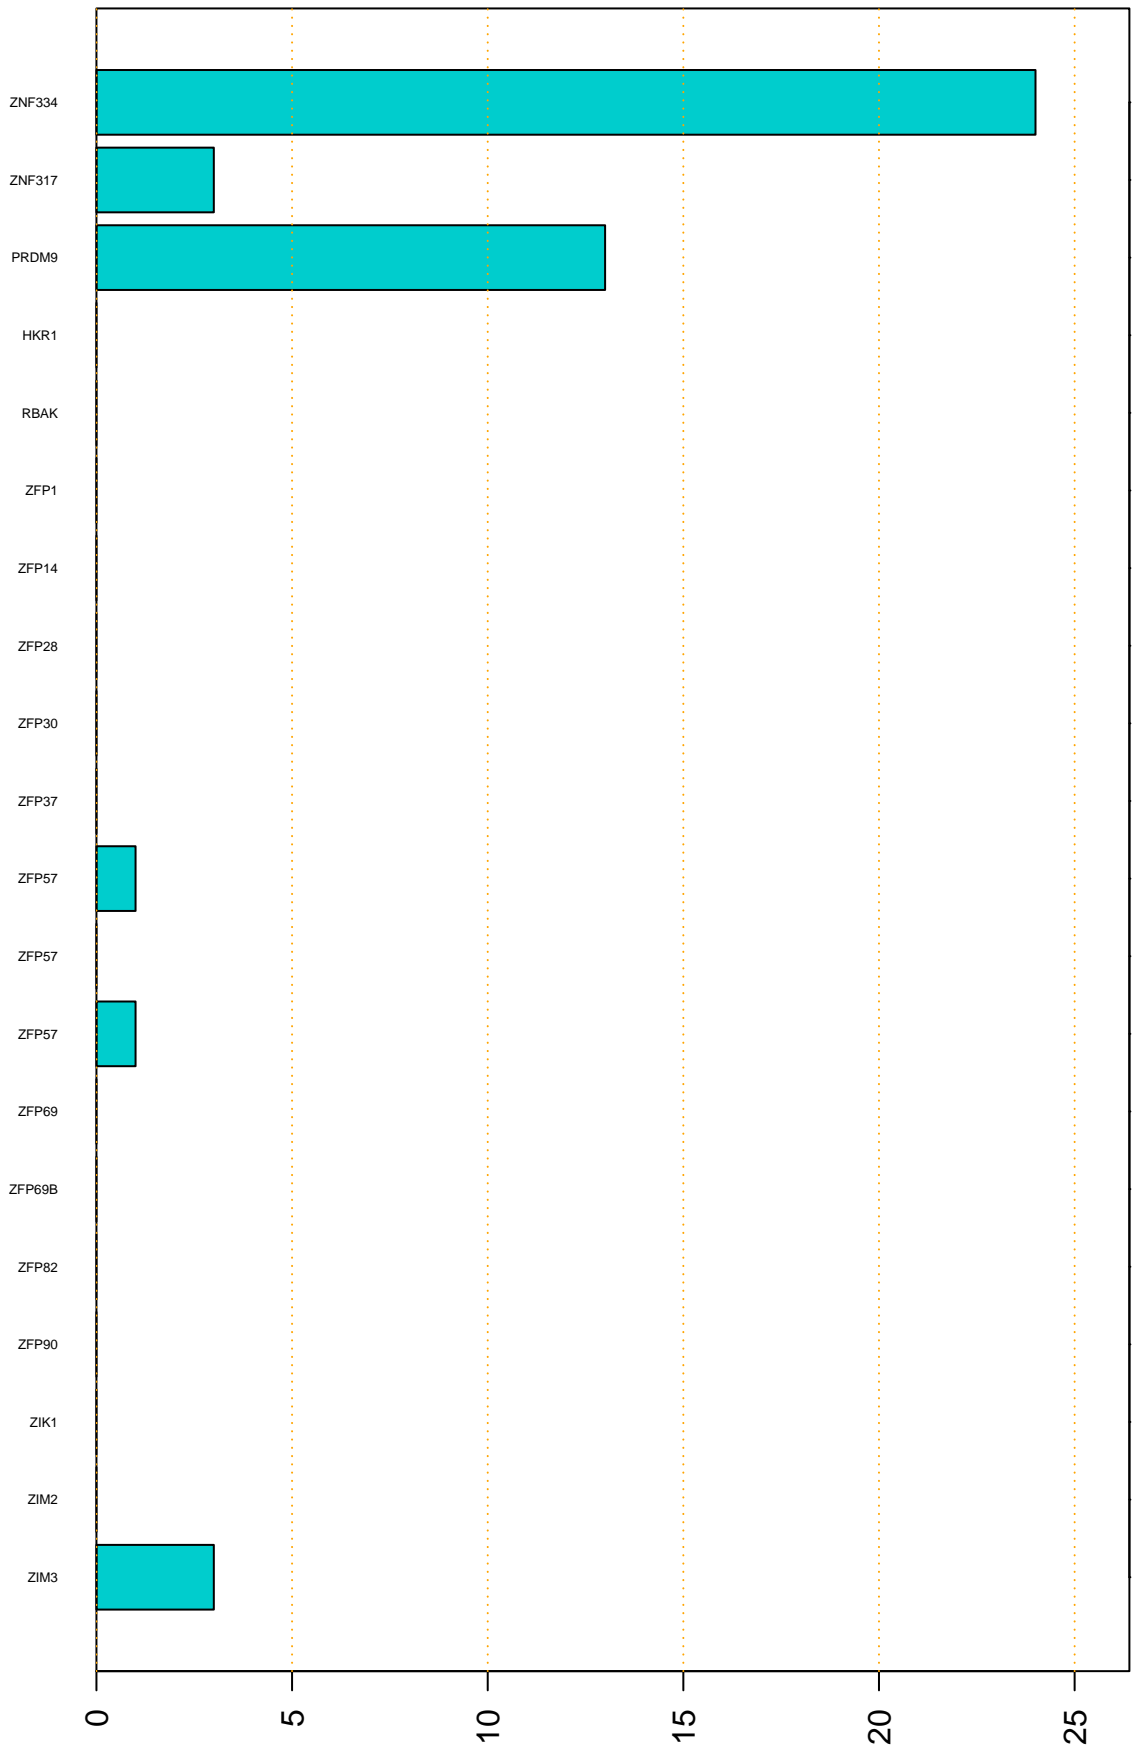

Enriched KZFP

#TE sfam with peak