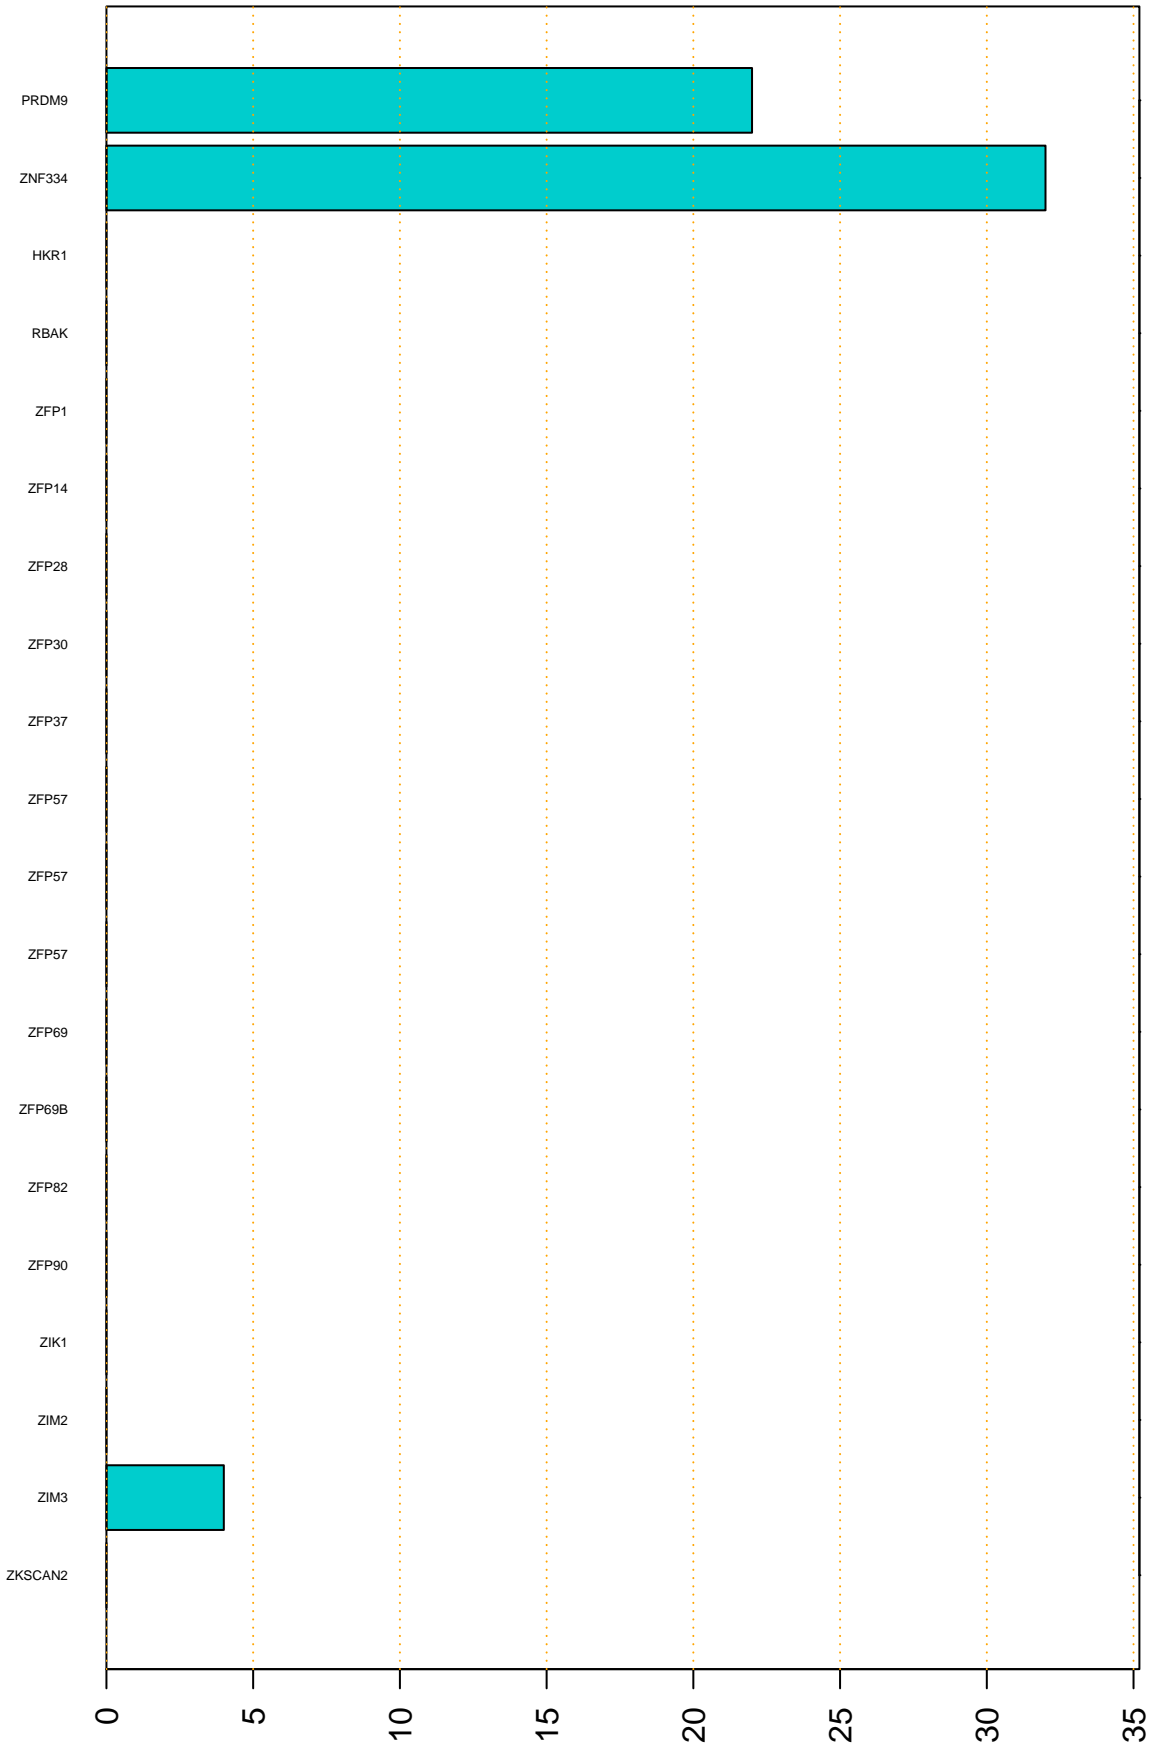

Enriched KZFP

#TE sfam with peak