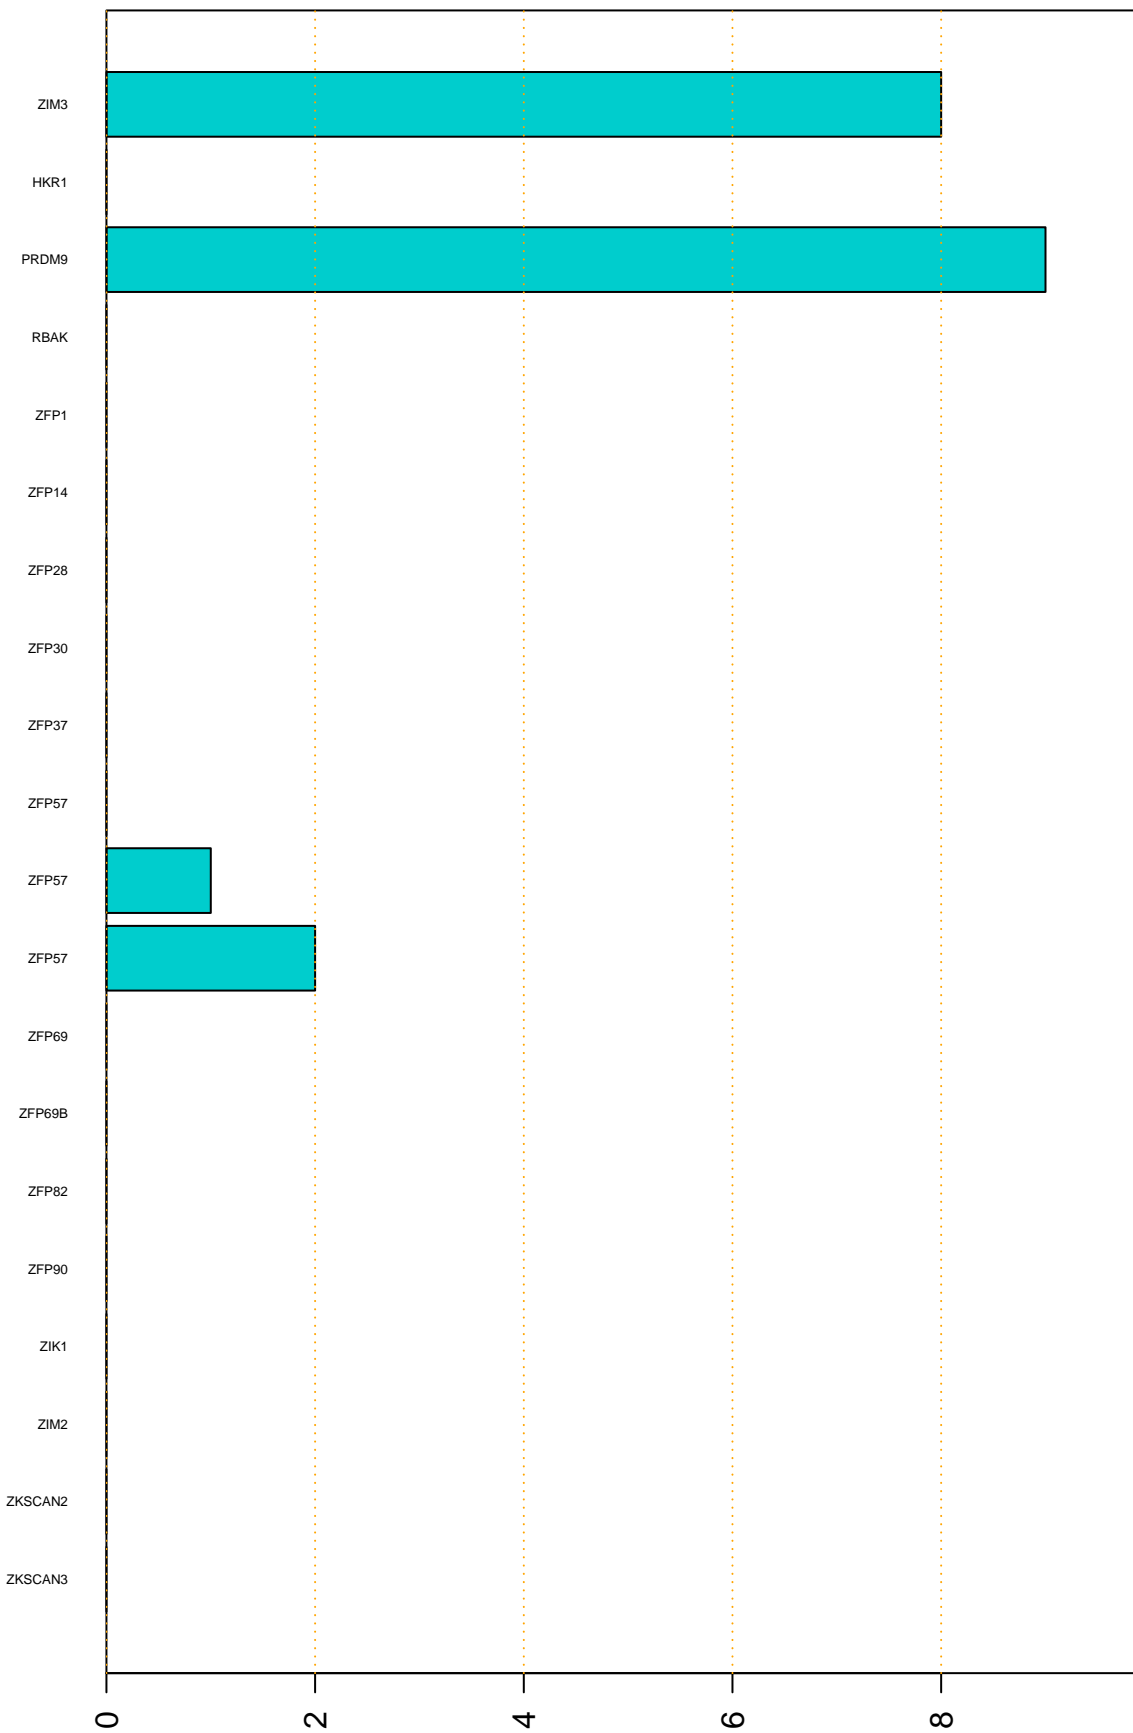

Enriched KZFP

#TE sfam with peak