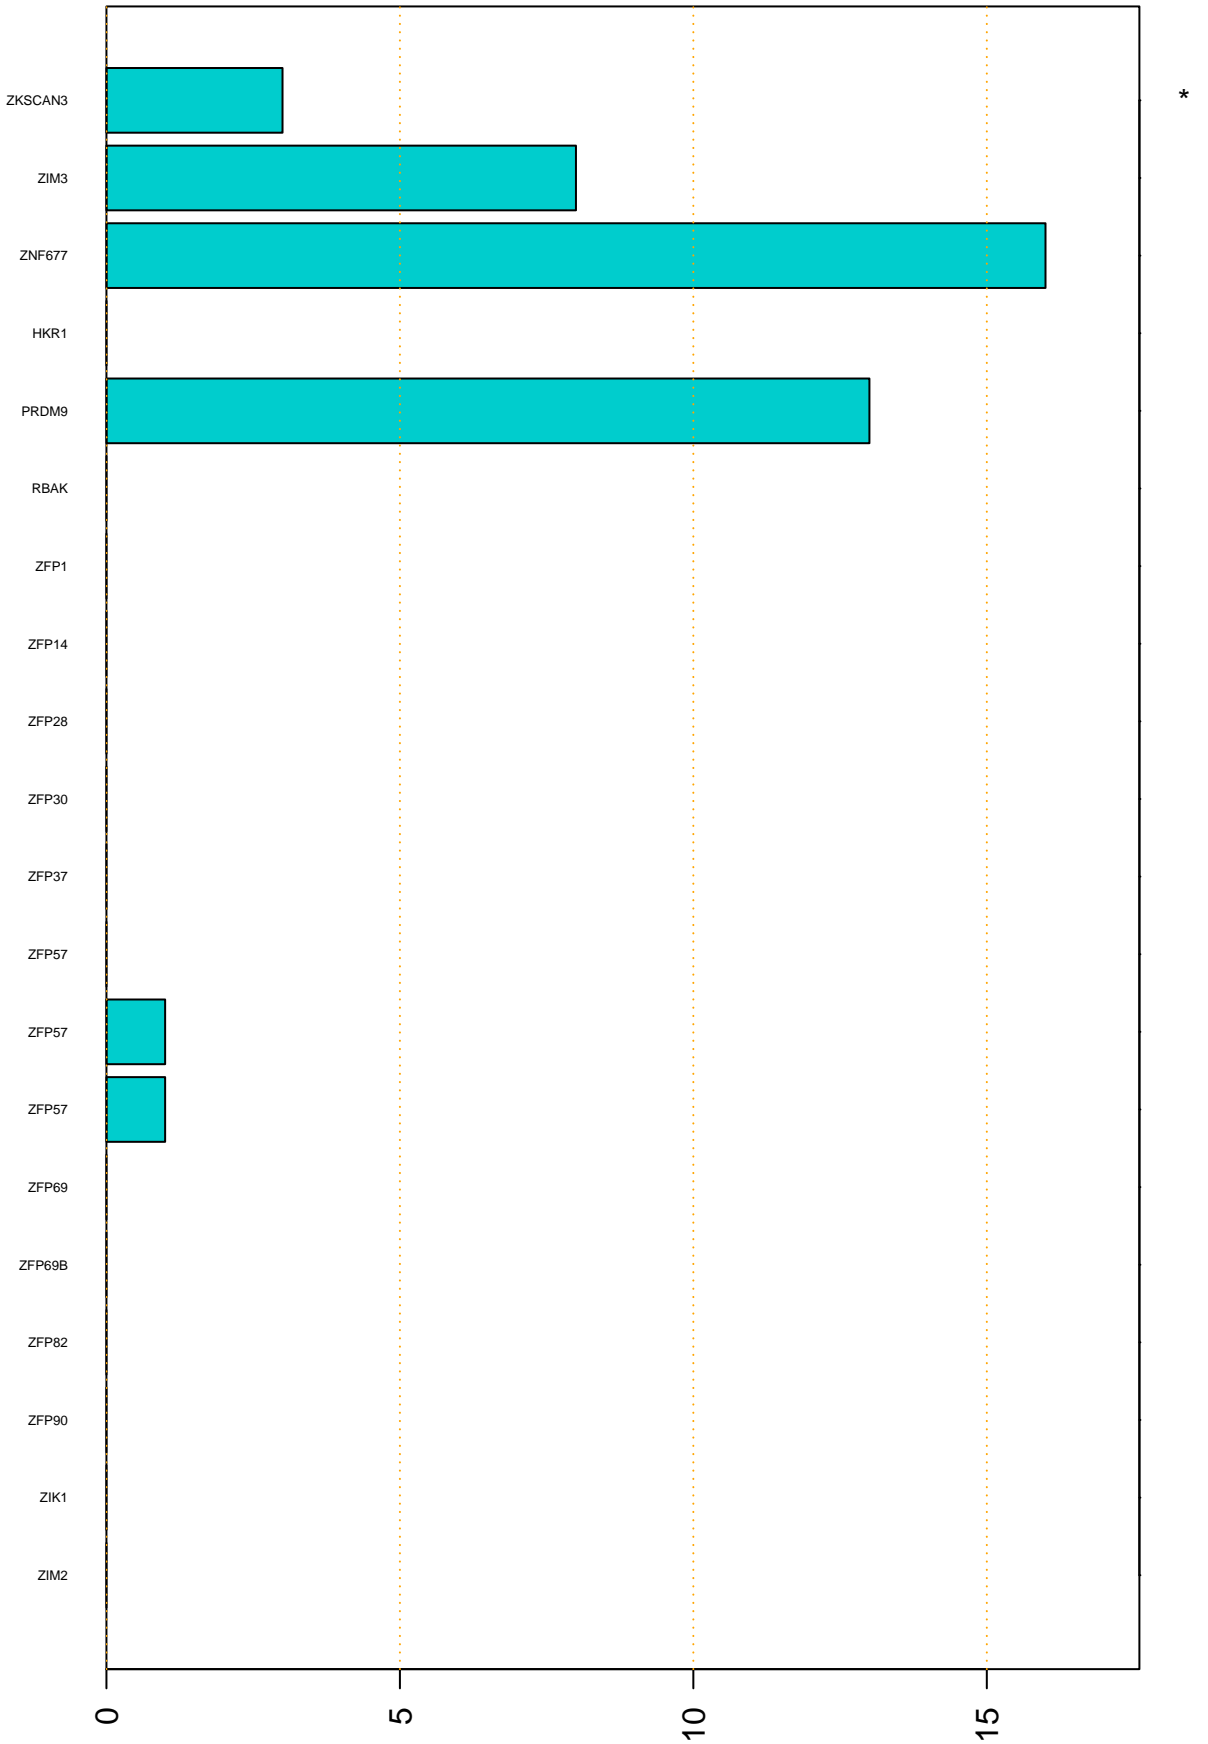

Enriched KZFP

#TE sfam with peak