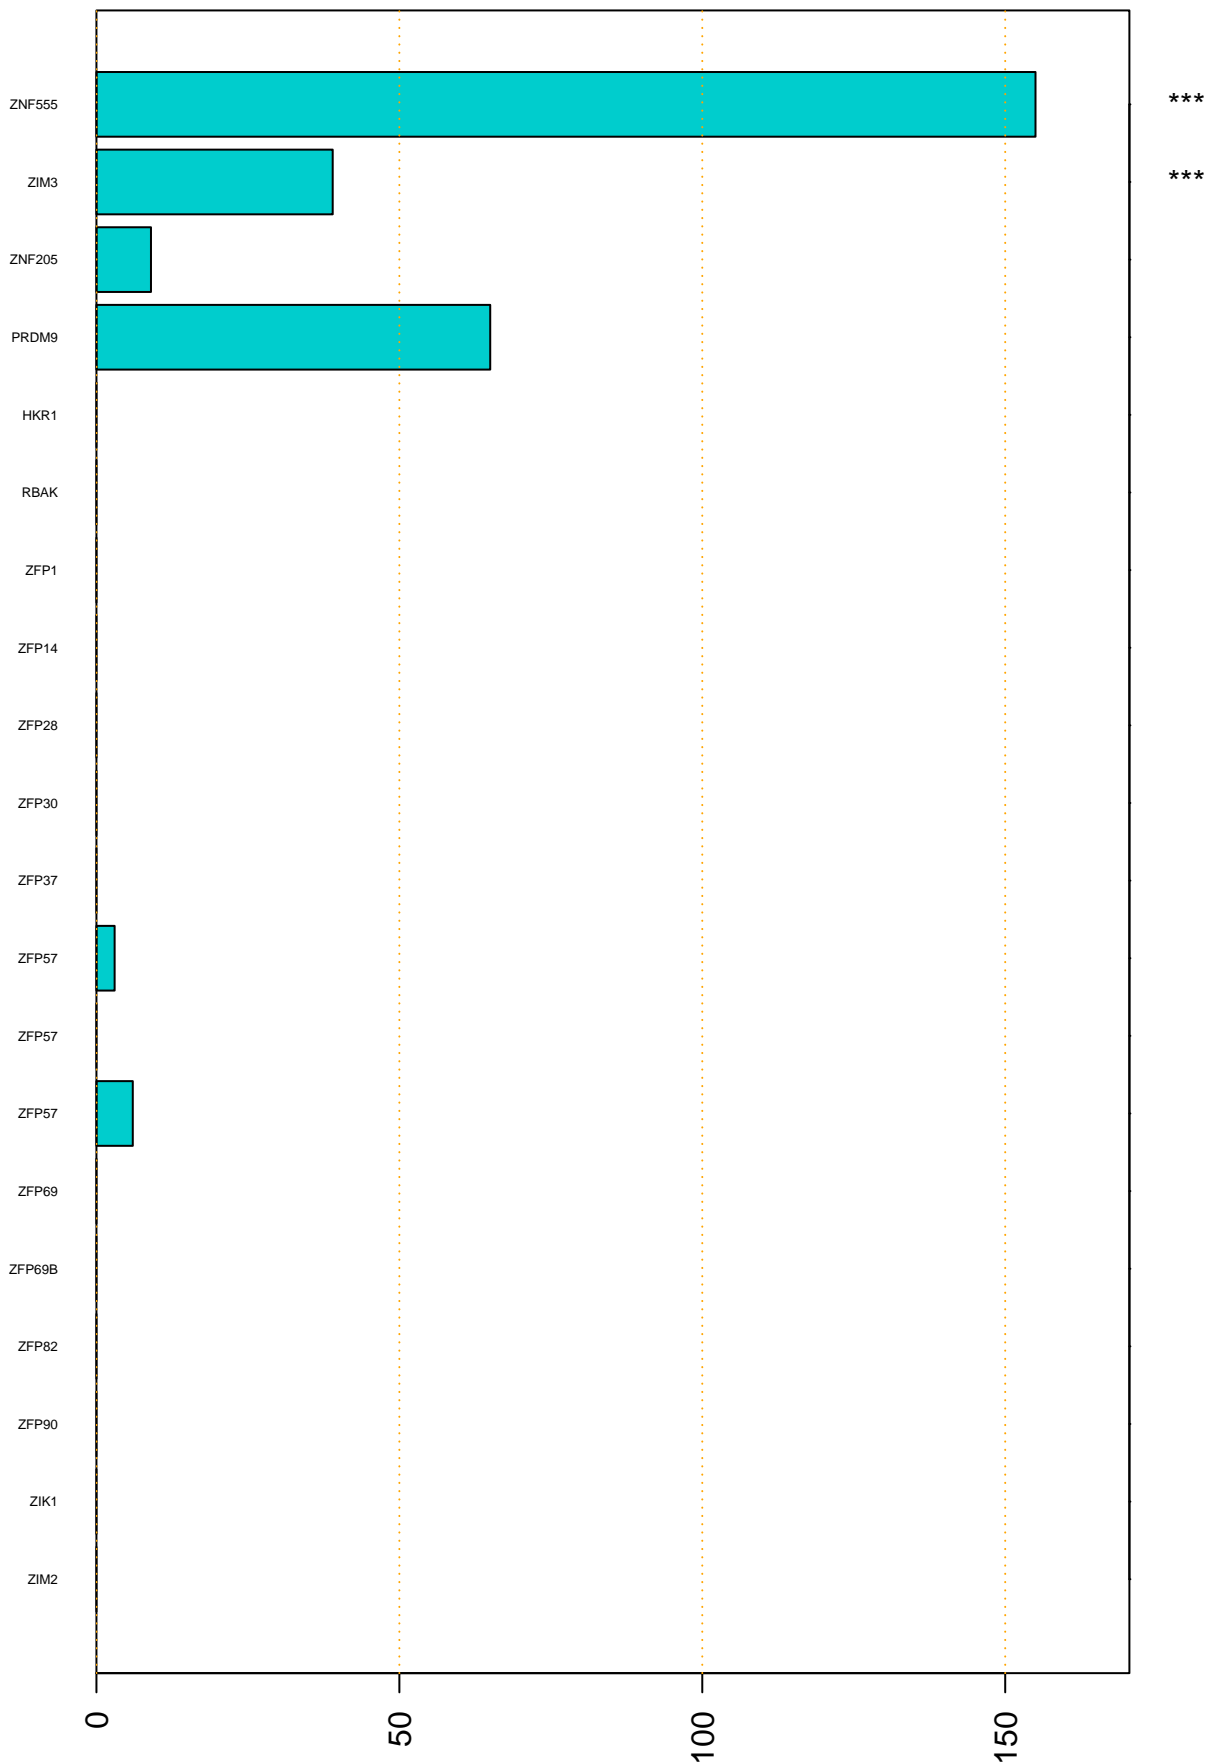

Enriched KZFP

#TE sfam with peak