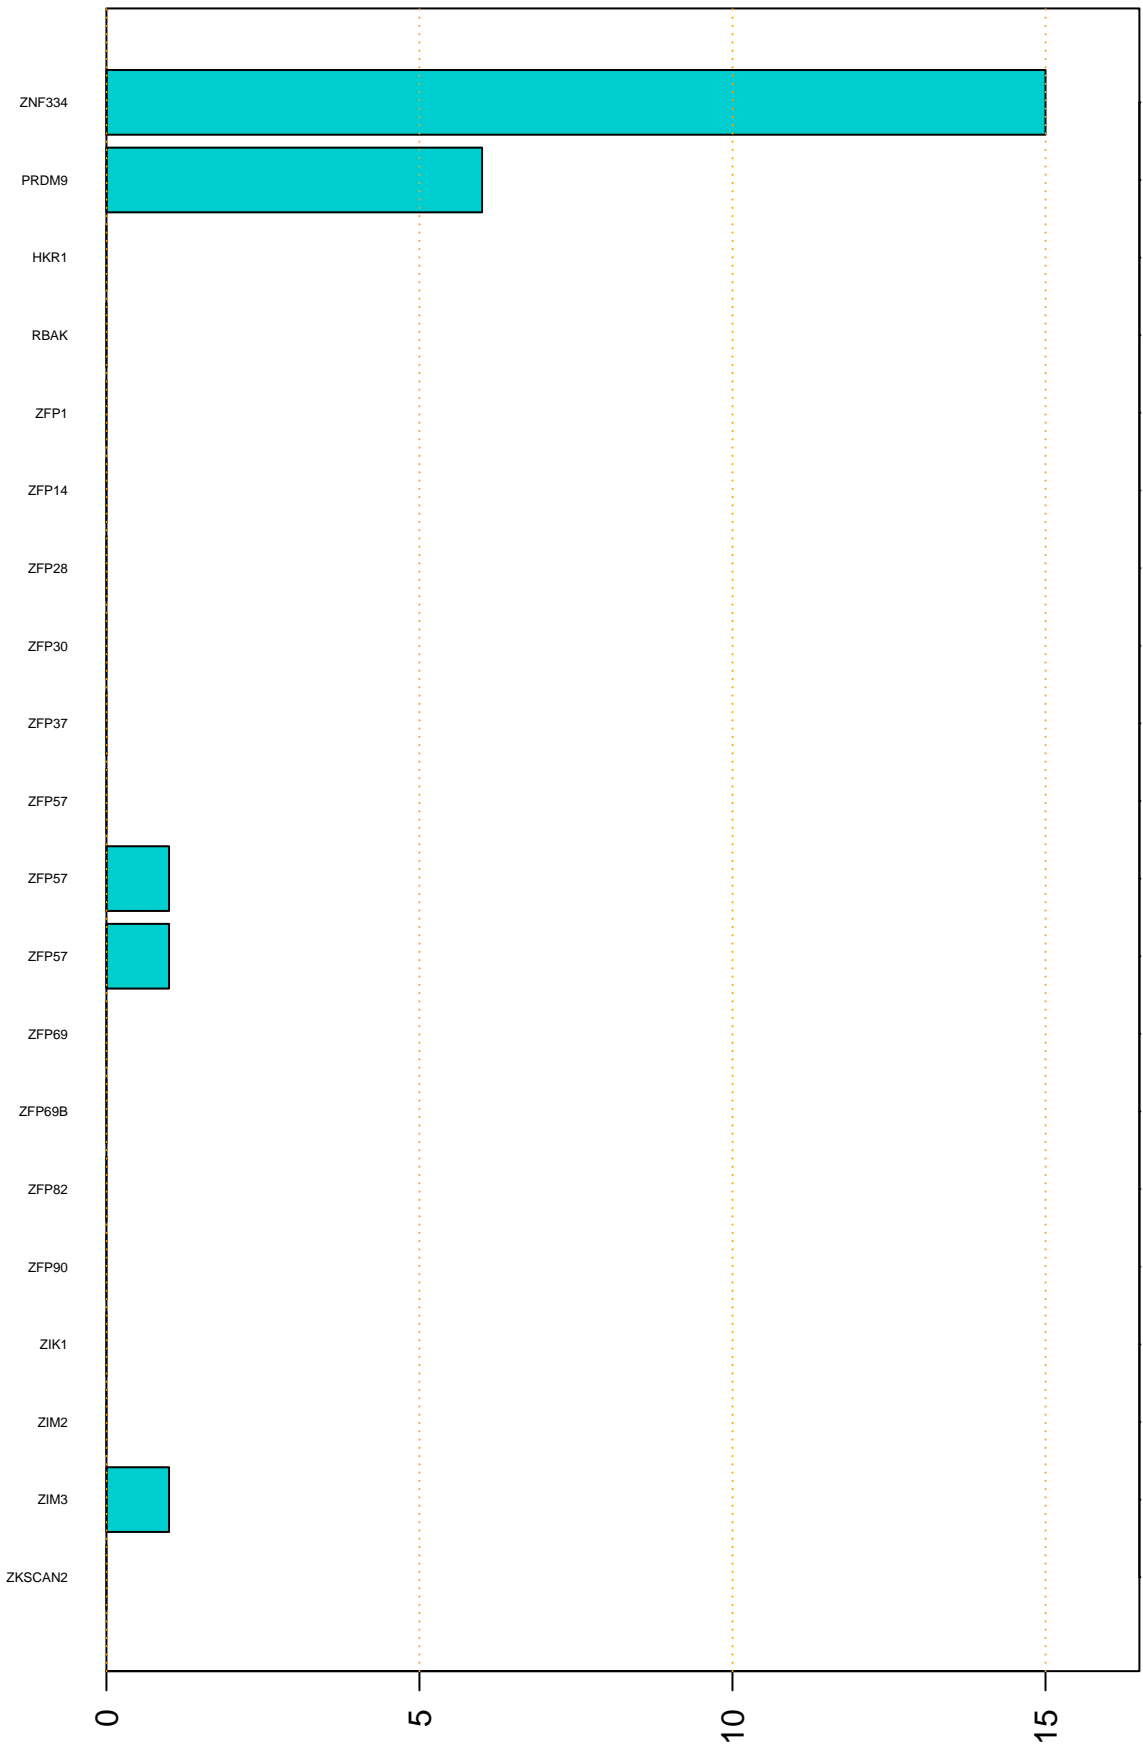

Enriched KZFP

#TE sfam with peak