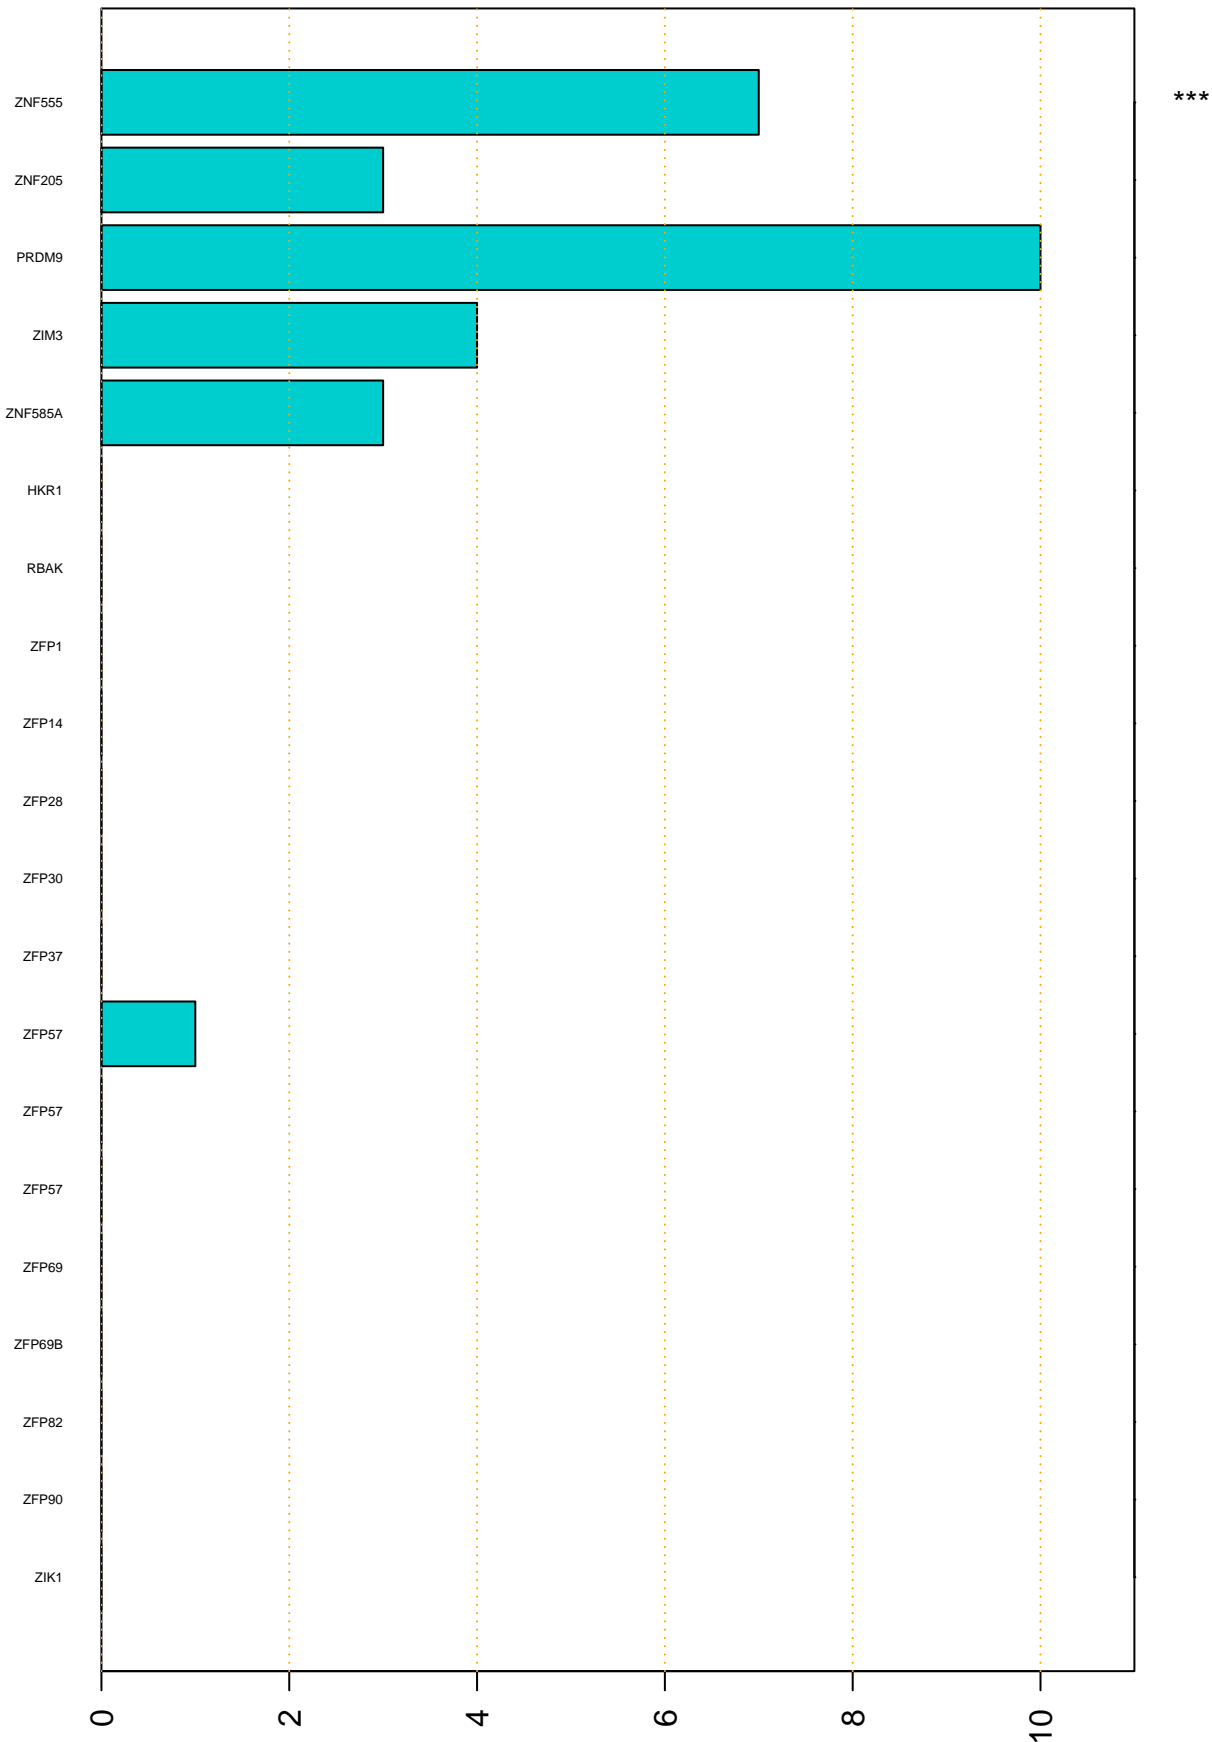

Enriched KZFP

#TE sfam with peak