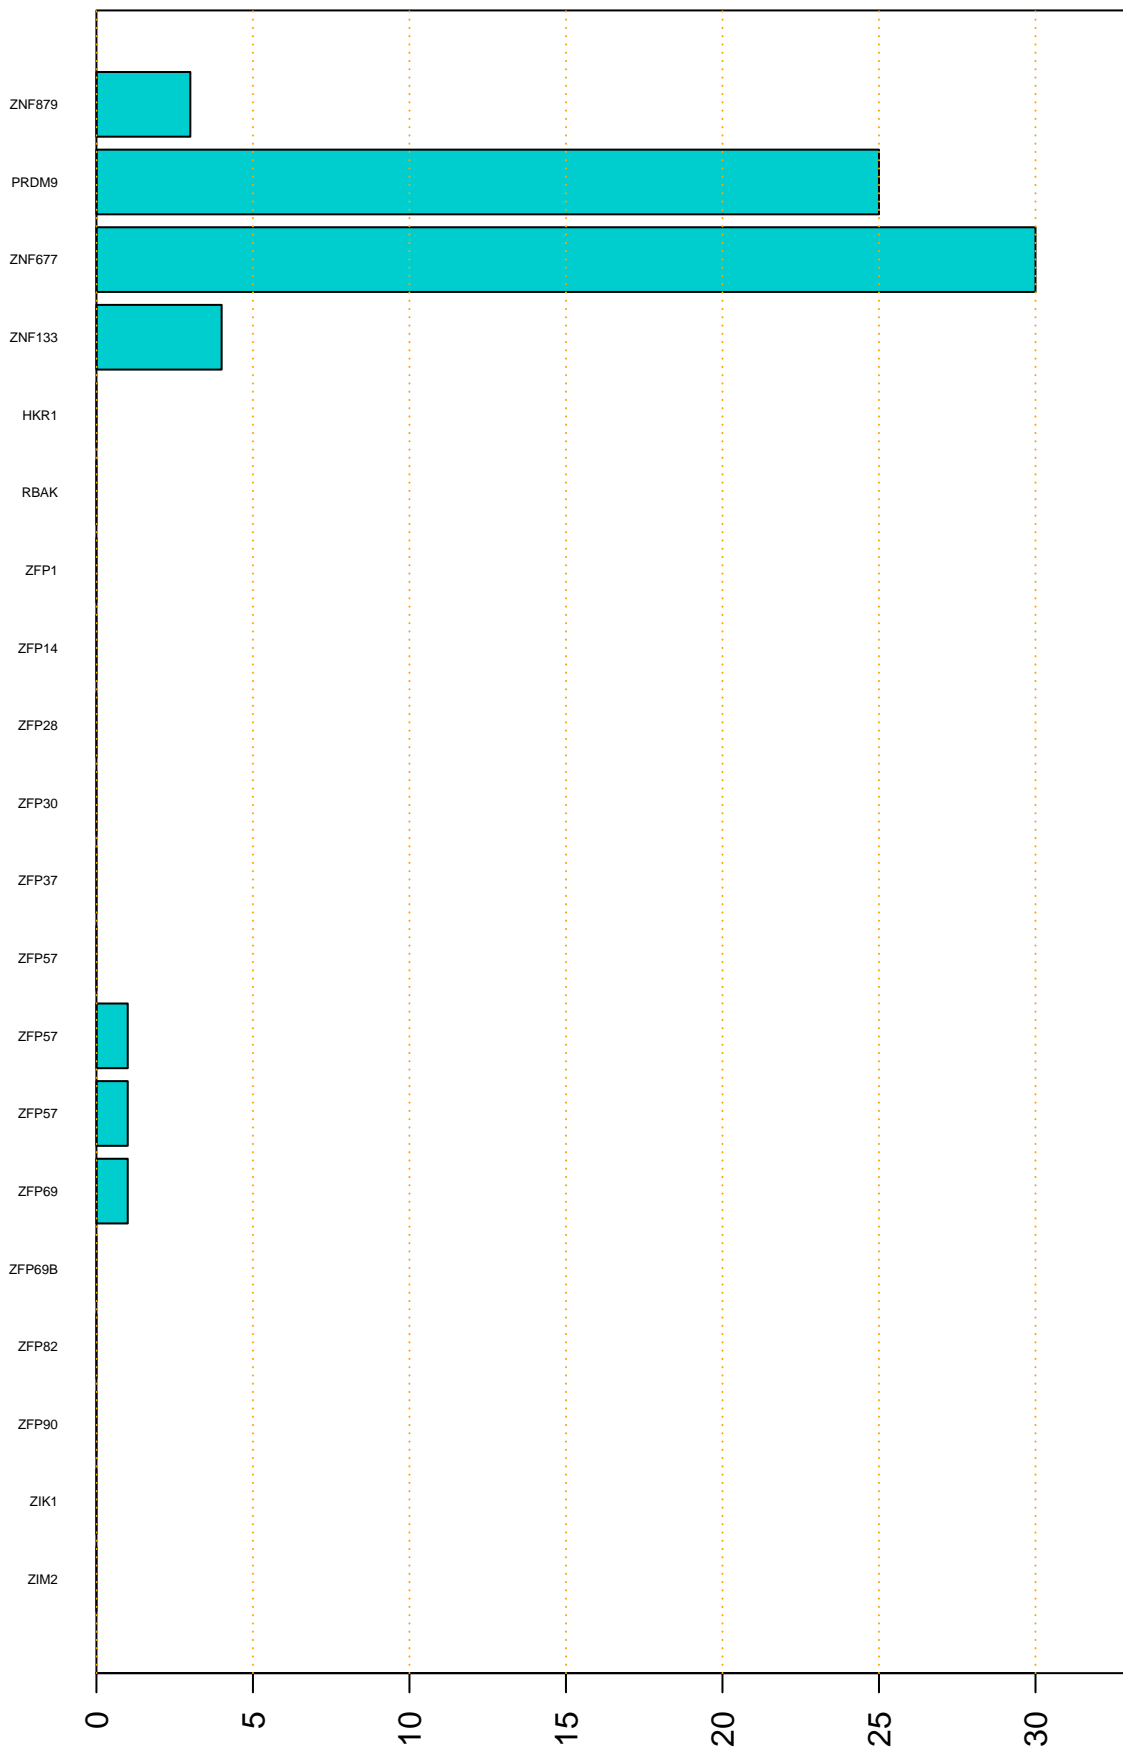

Enriched KZFP

#TE sfam with peak