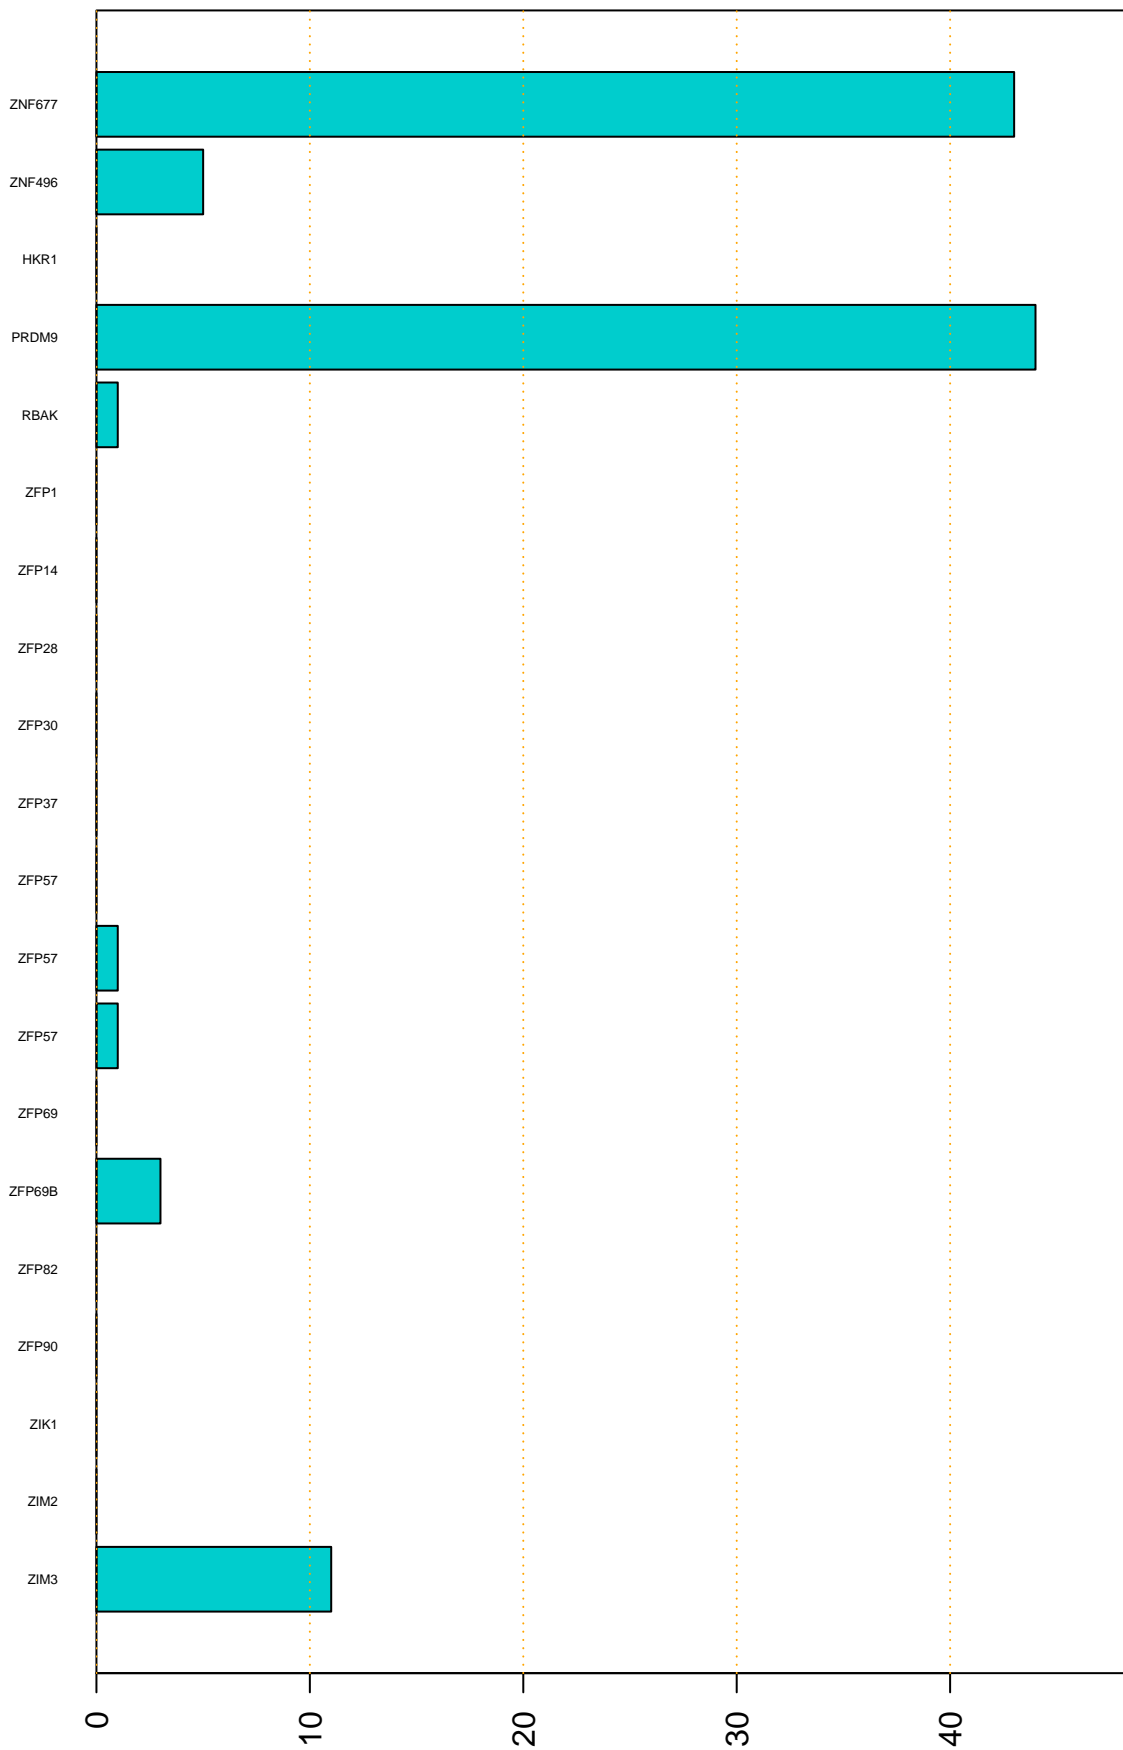

Enriched KZFP

#TE sfam with peak