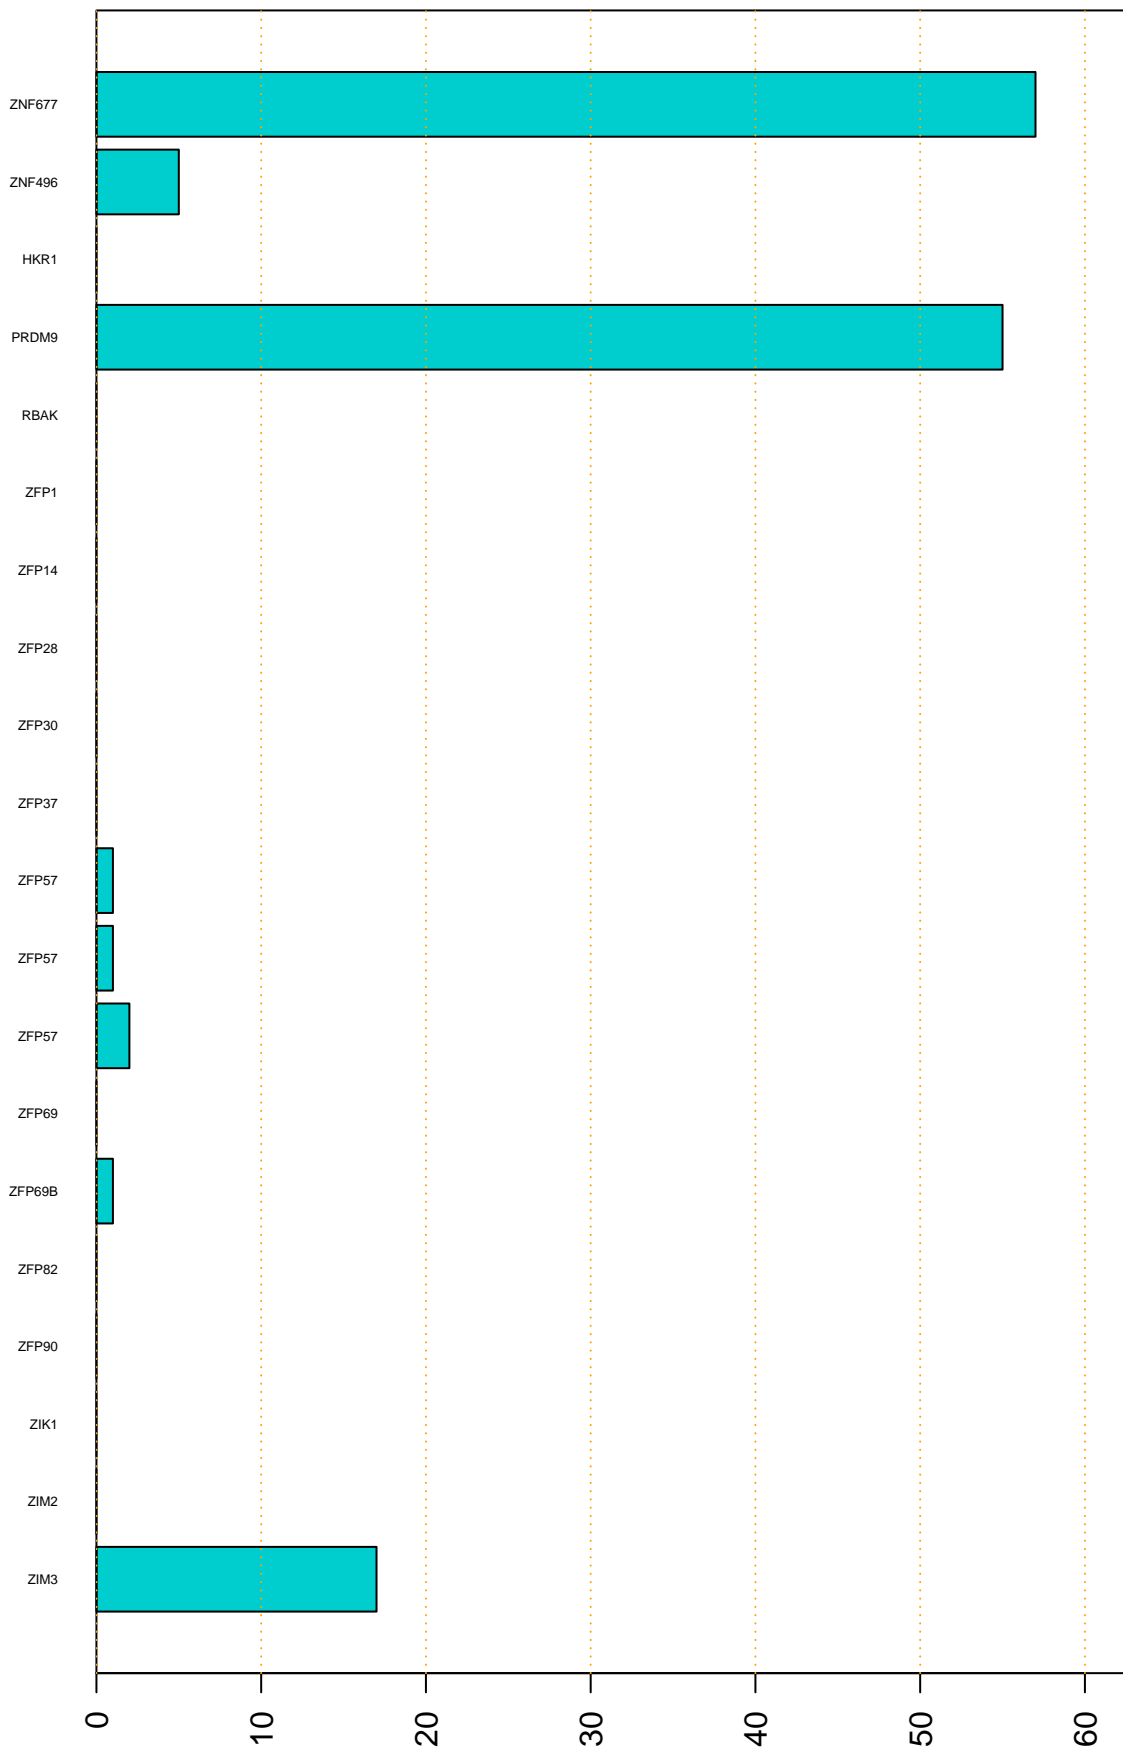

Enriched KZFP

#TE sfam with peak