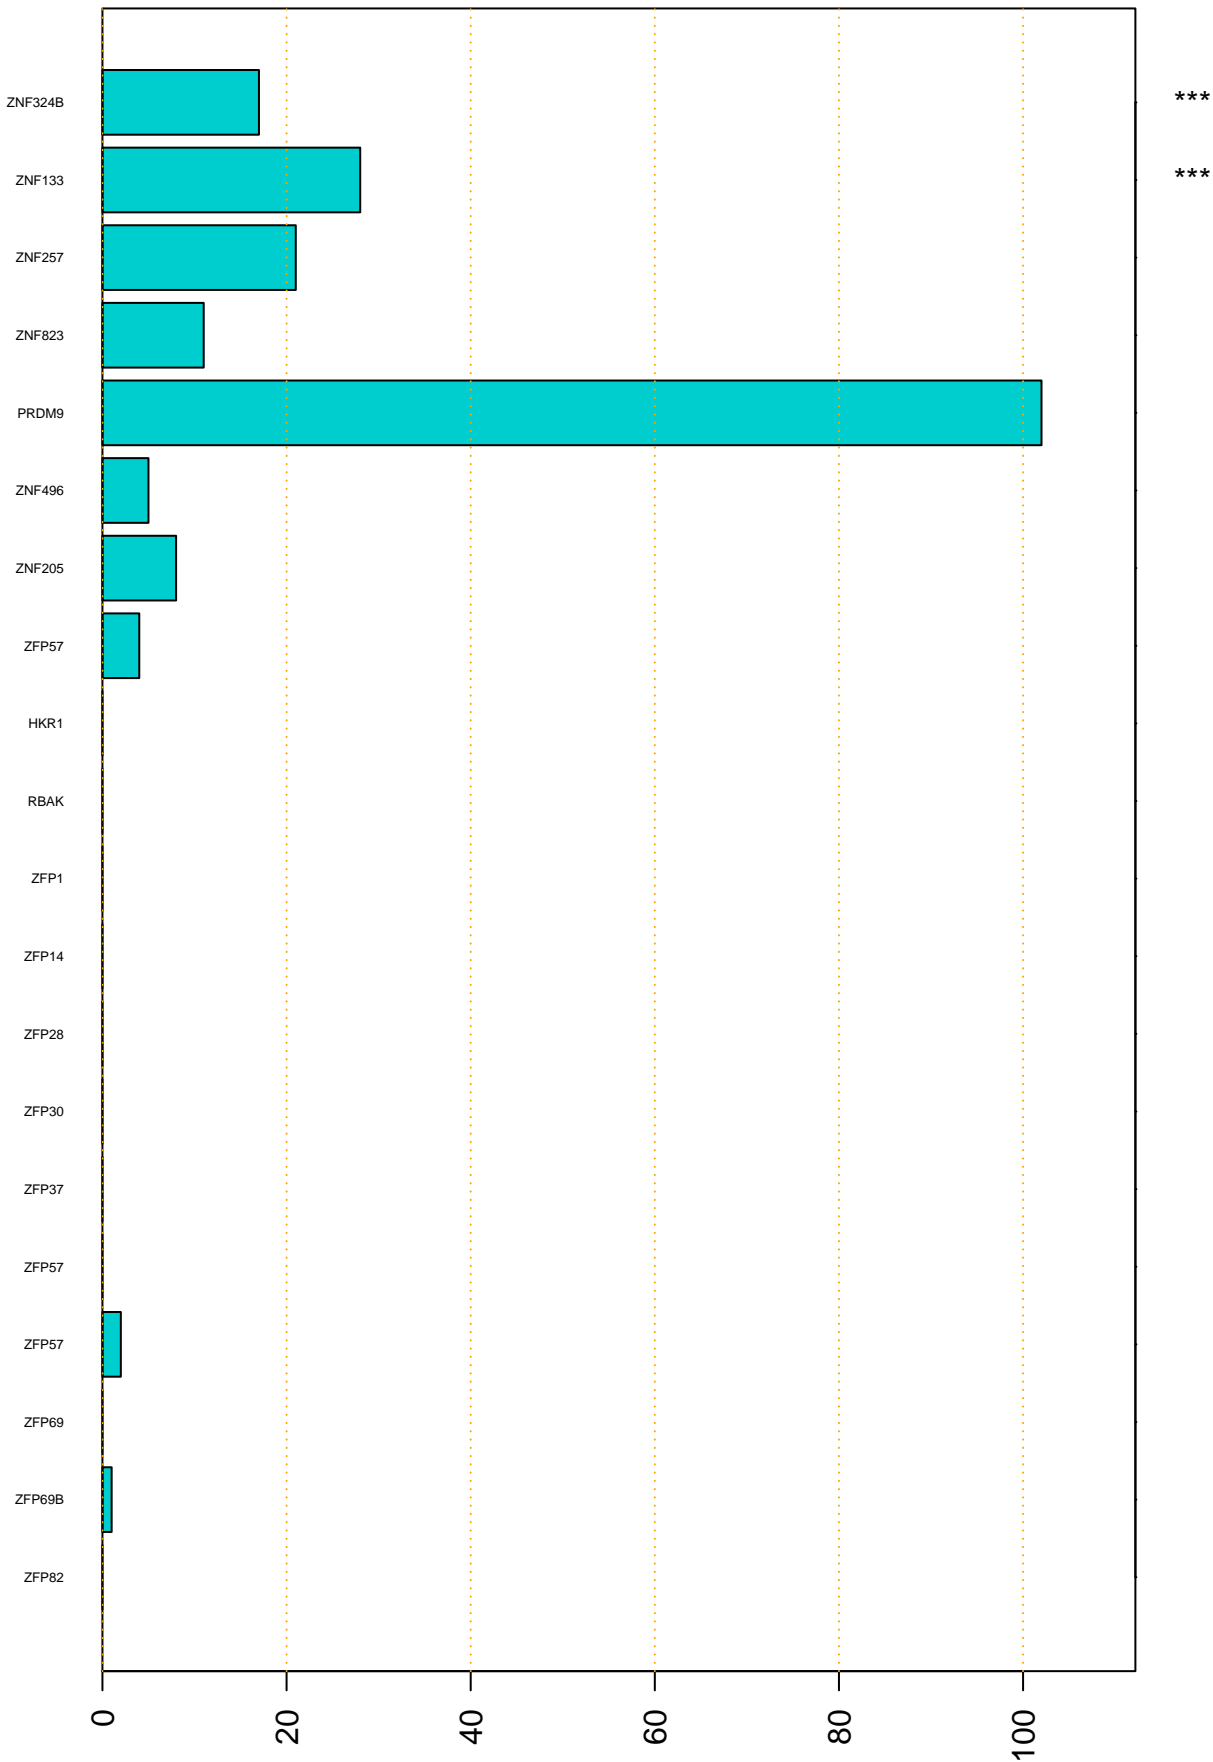

Enriched KZFP

#TE sfam with peak