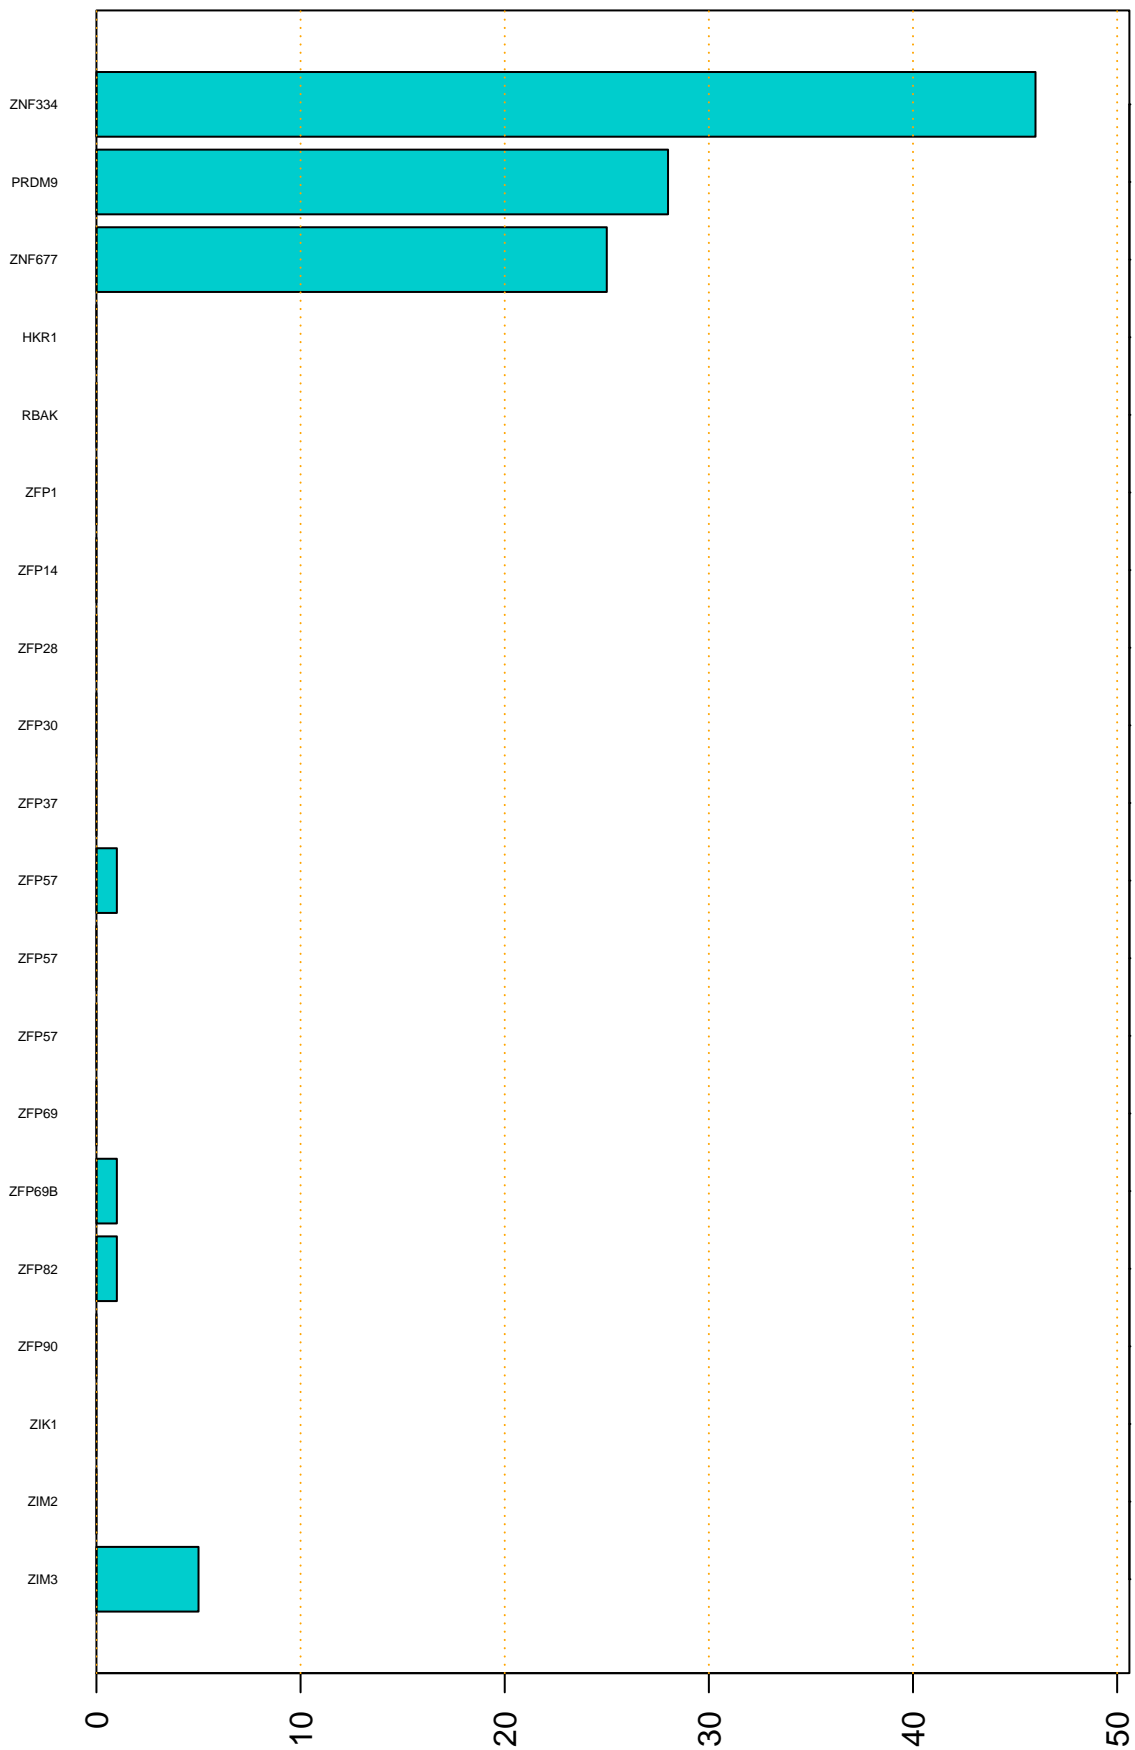

Enriched KZFP

#TE sfam with peak