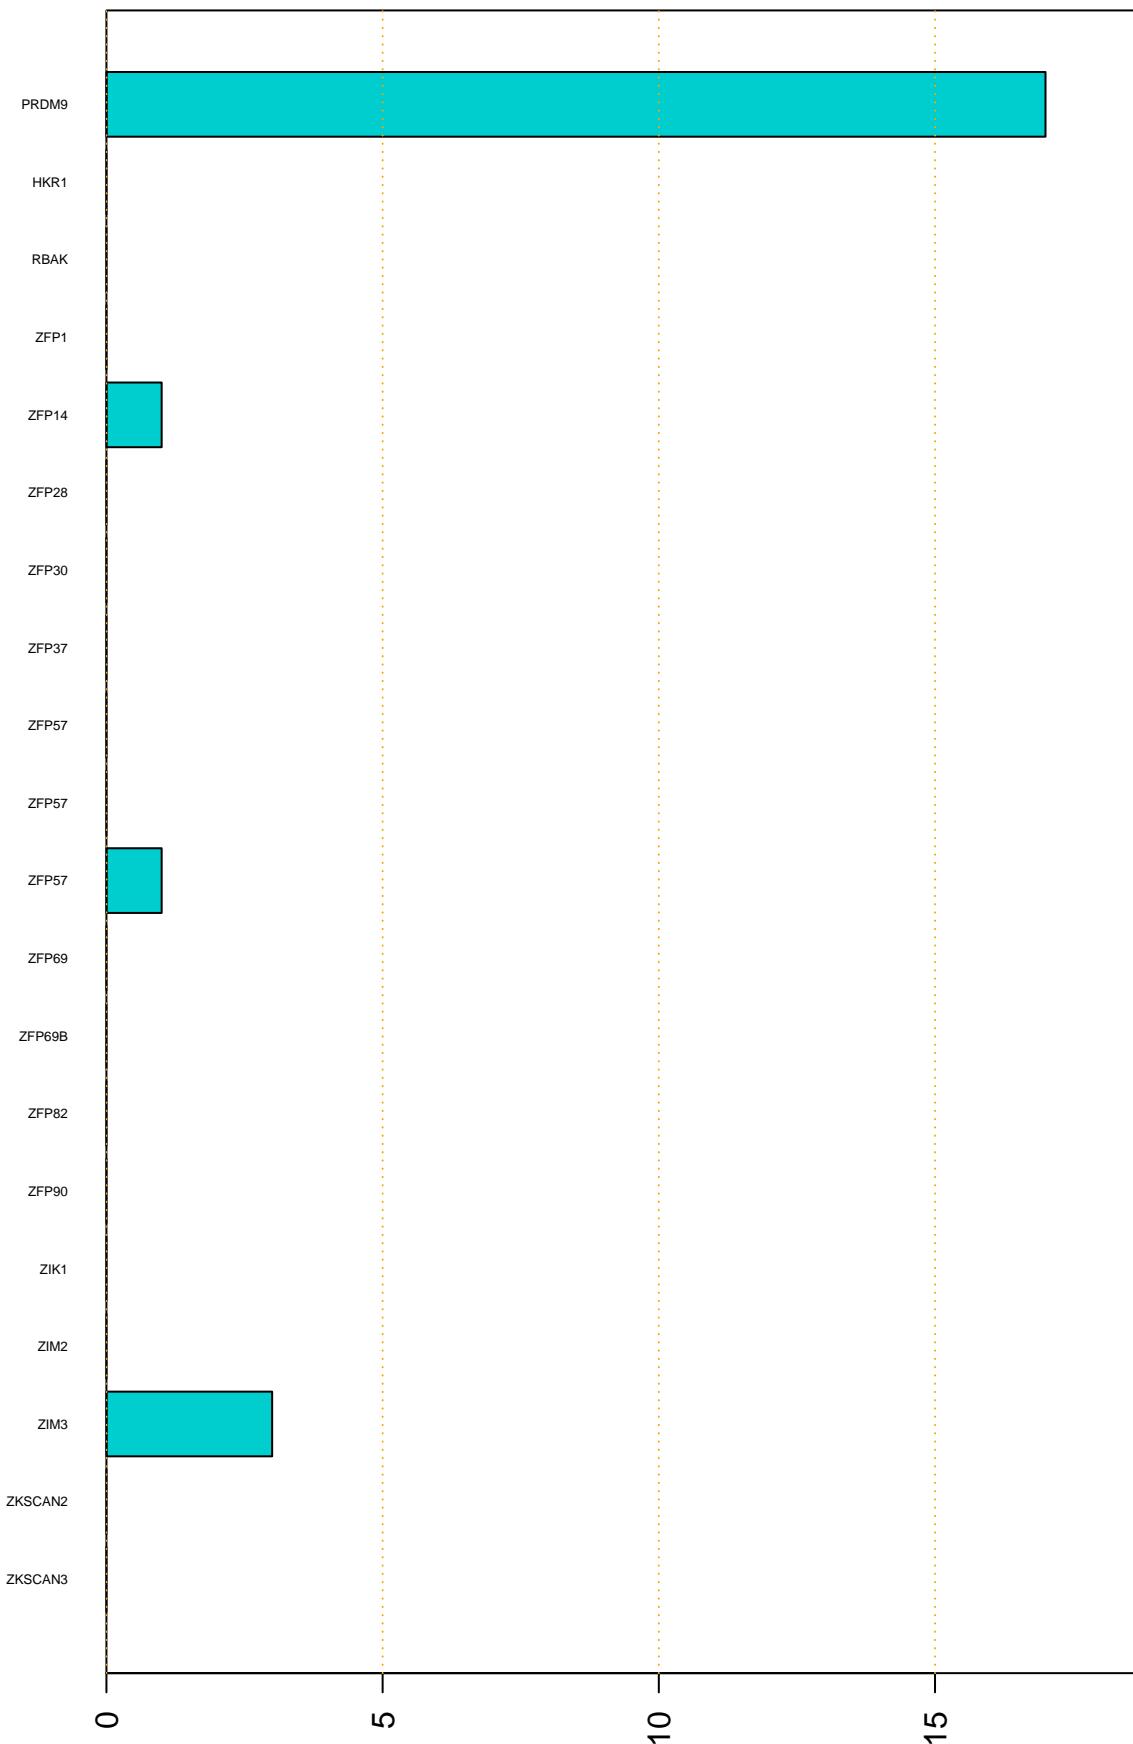

Enriched KZFP

#TE sfam with peak