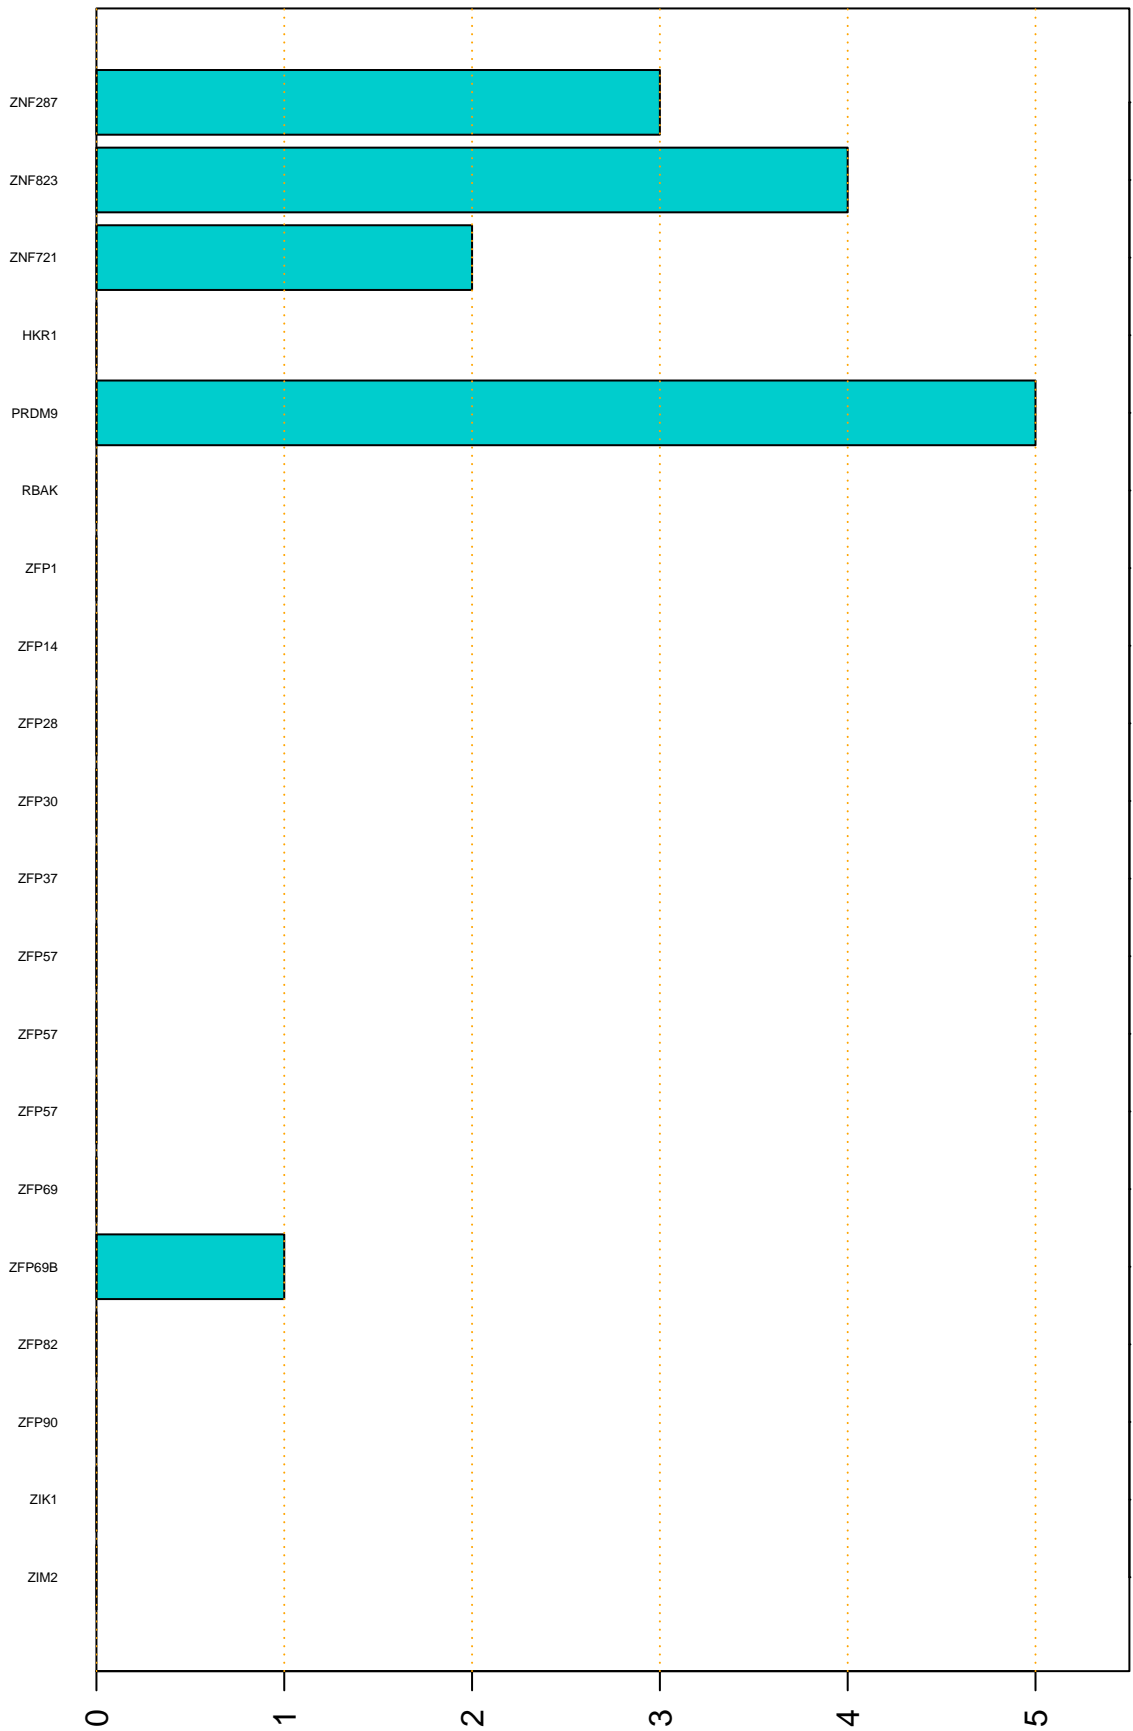

Enriched KZFP

#TE sfam with peak