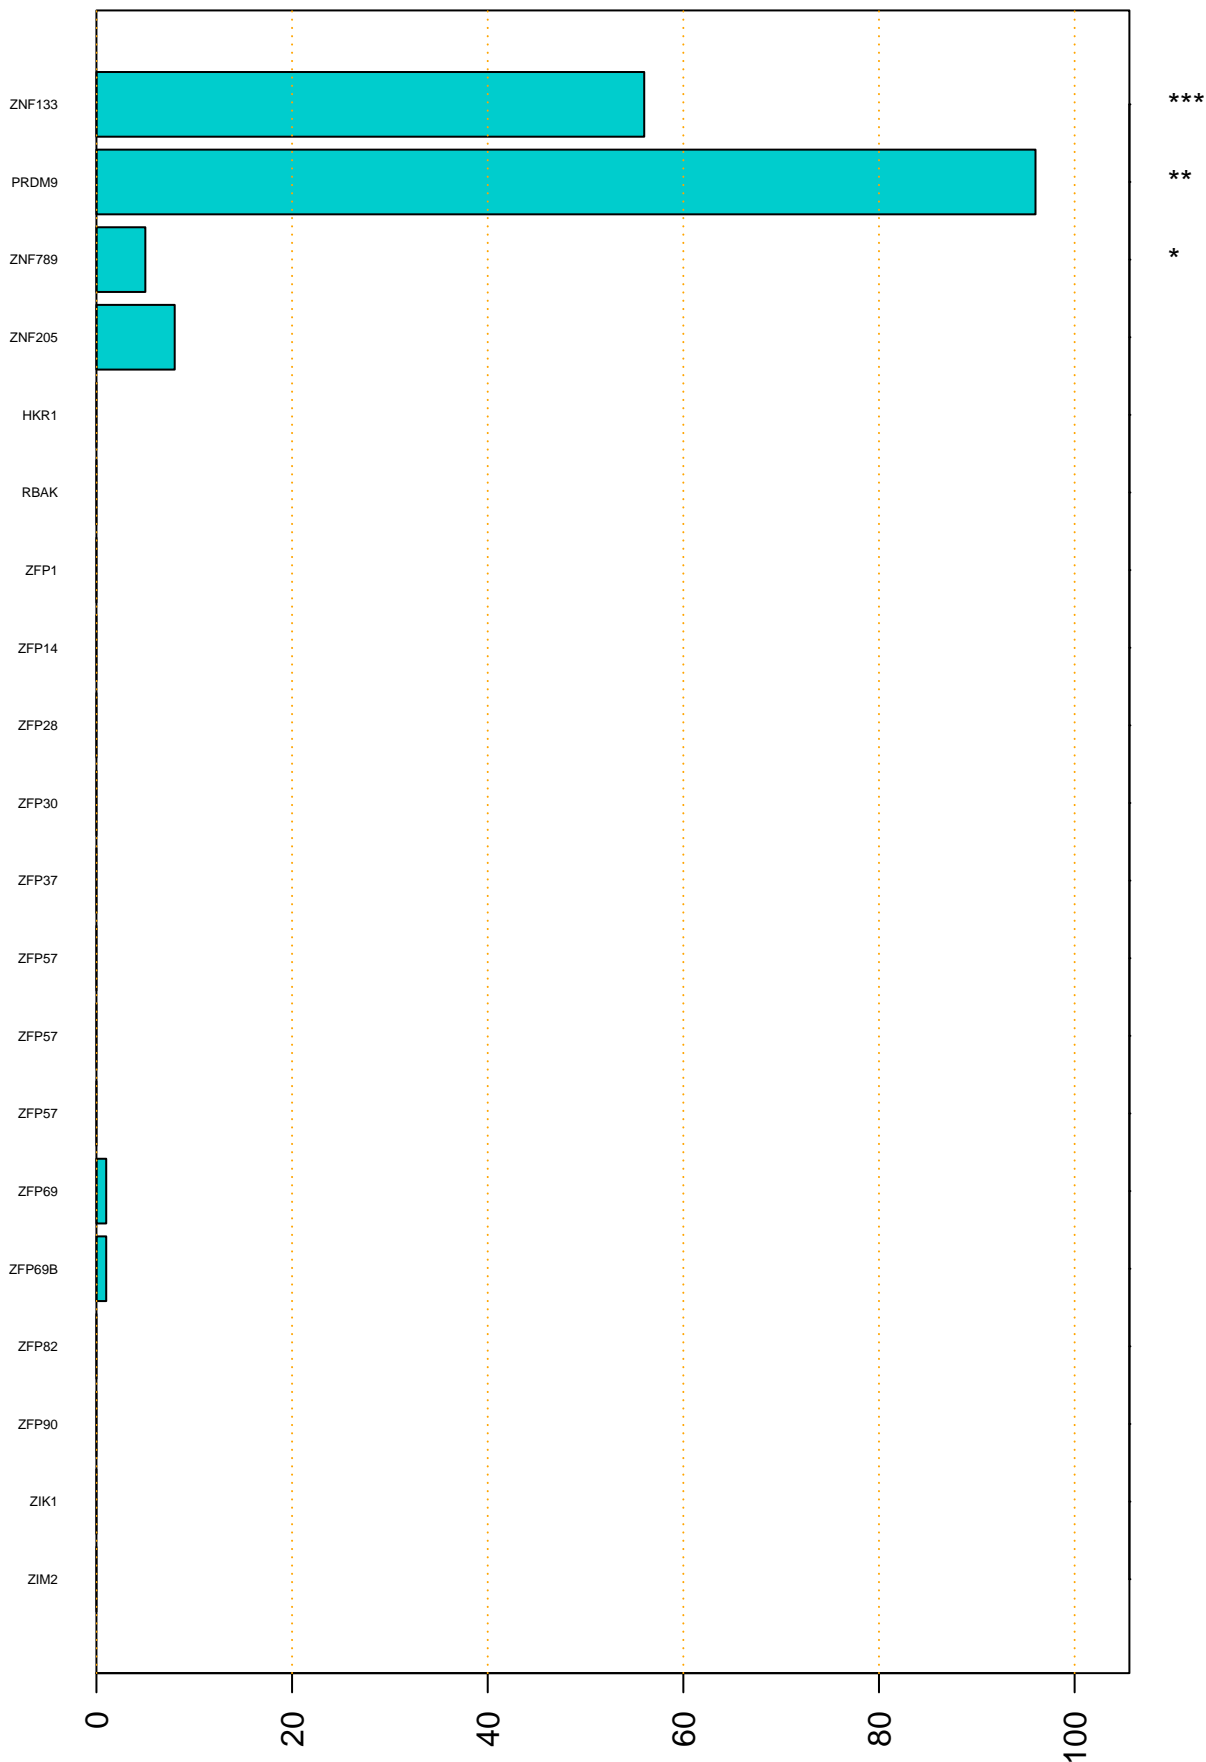

Enriched KZFP

#TE sfam with peak