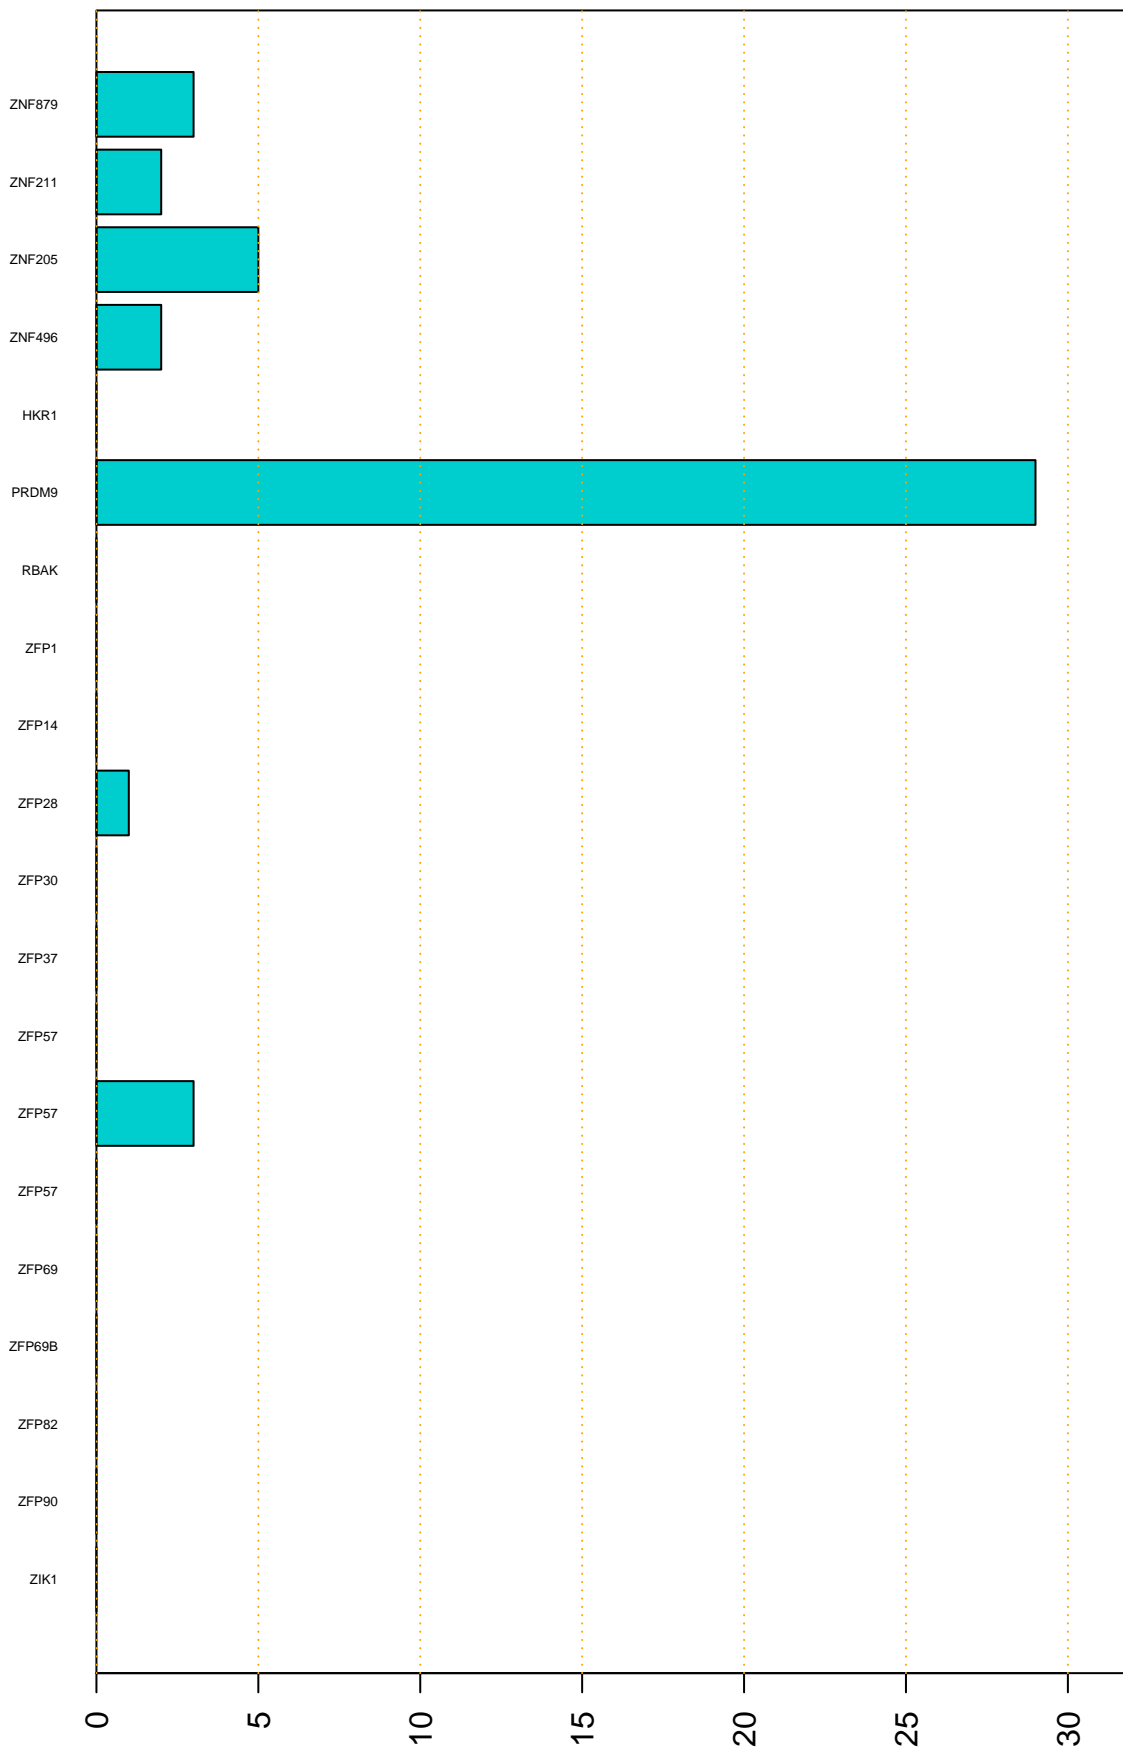

Enriched KZFP

#TE sfam with peak