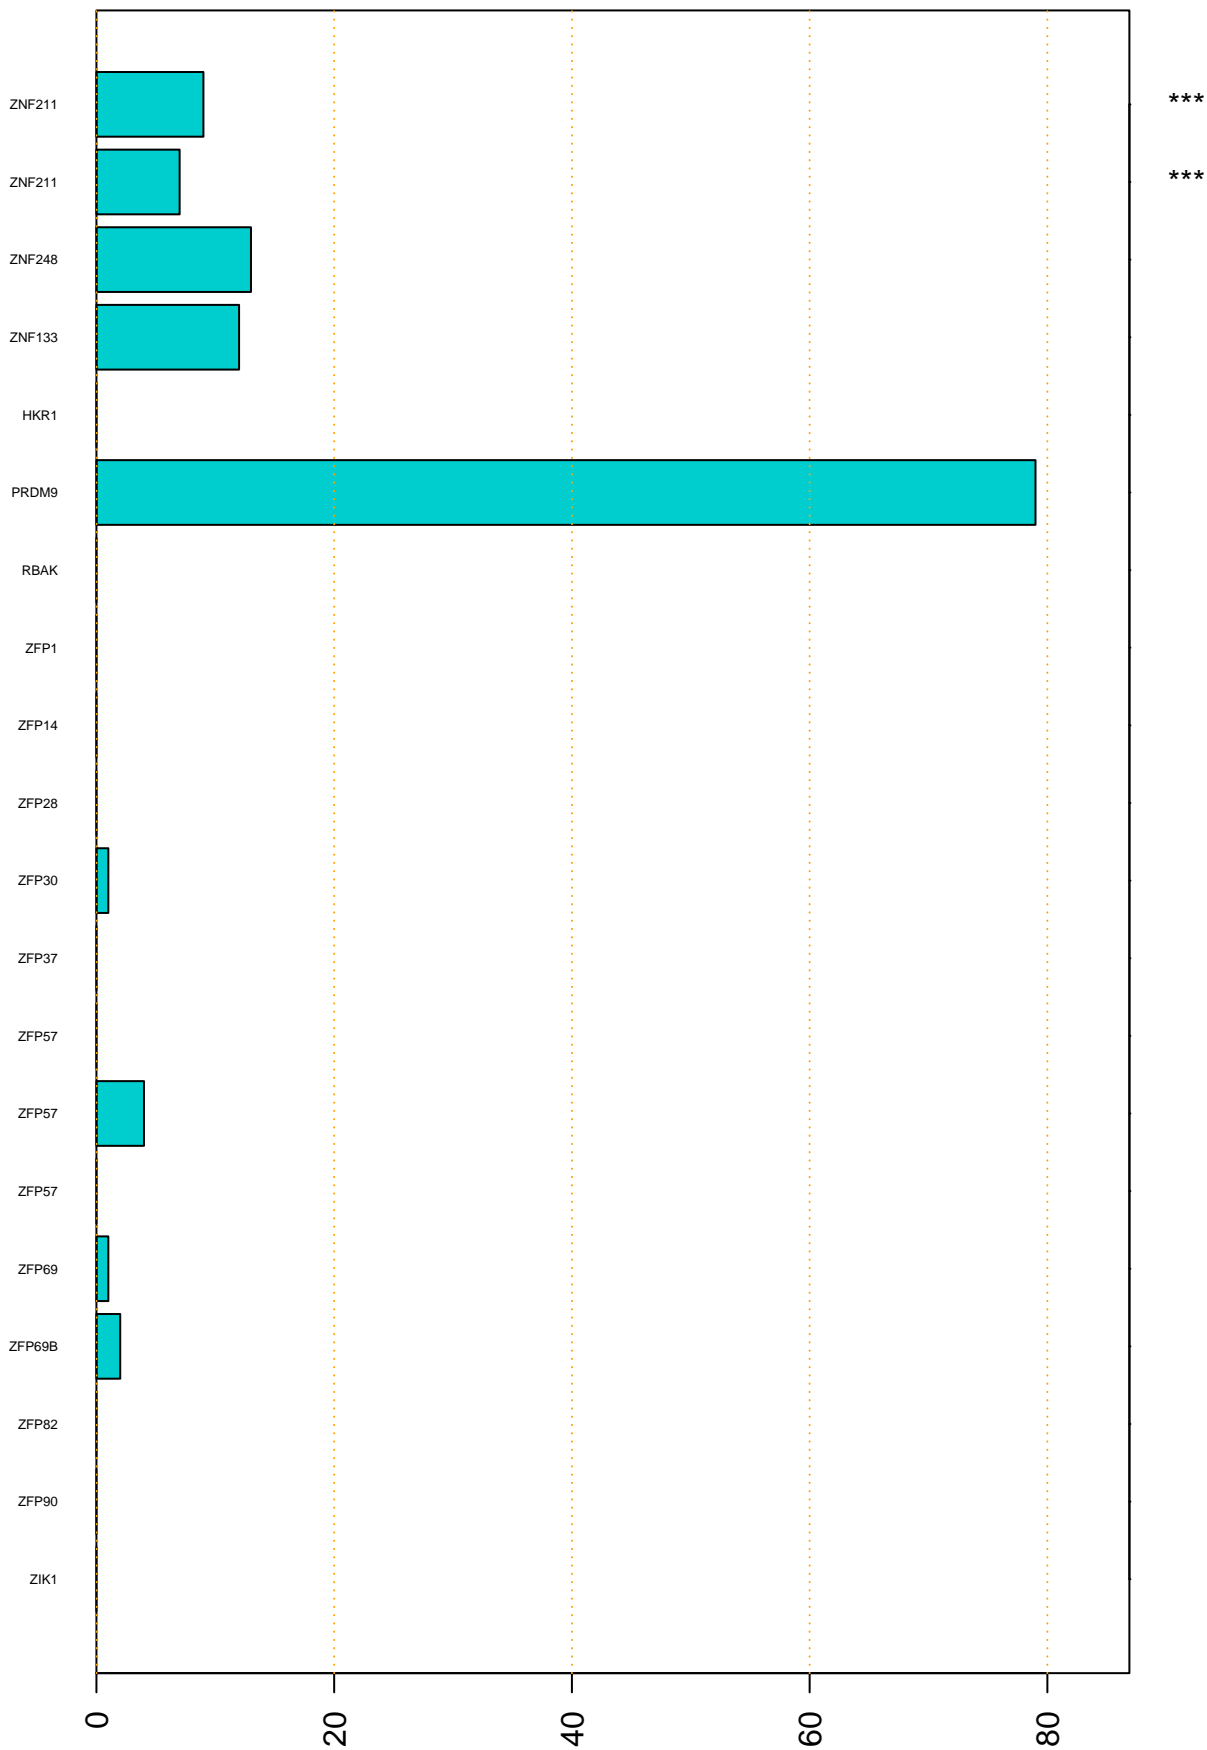

Enriched KZFP

#TE sfam with peak