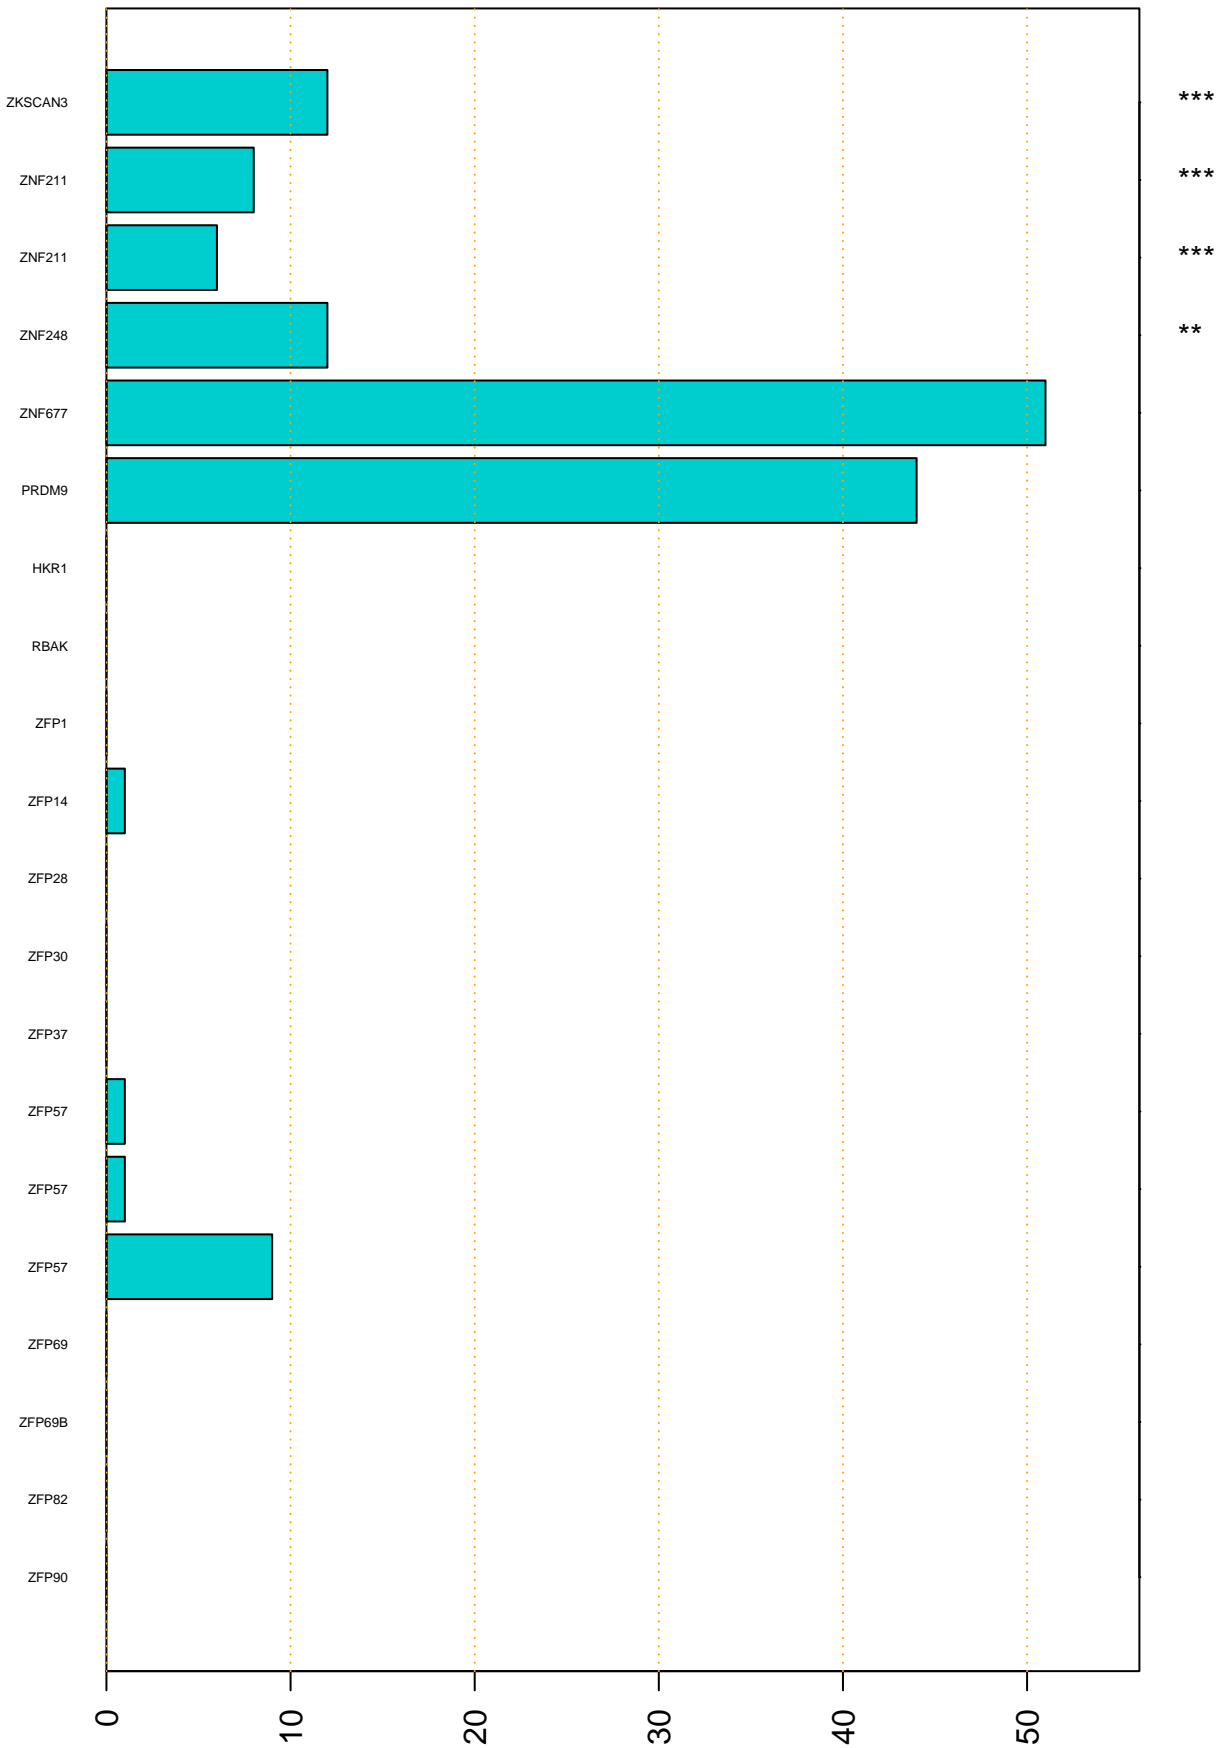

Enriched KZFP

#TE sfam with peak