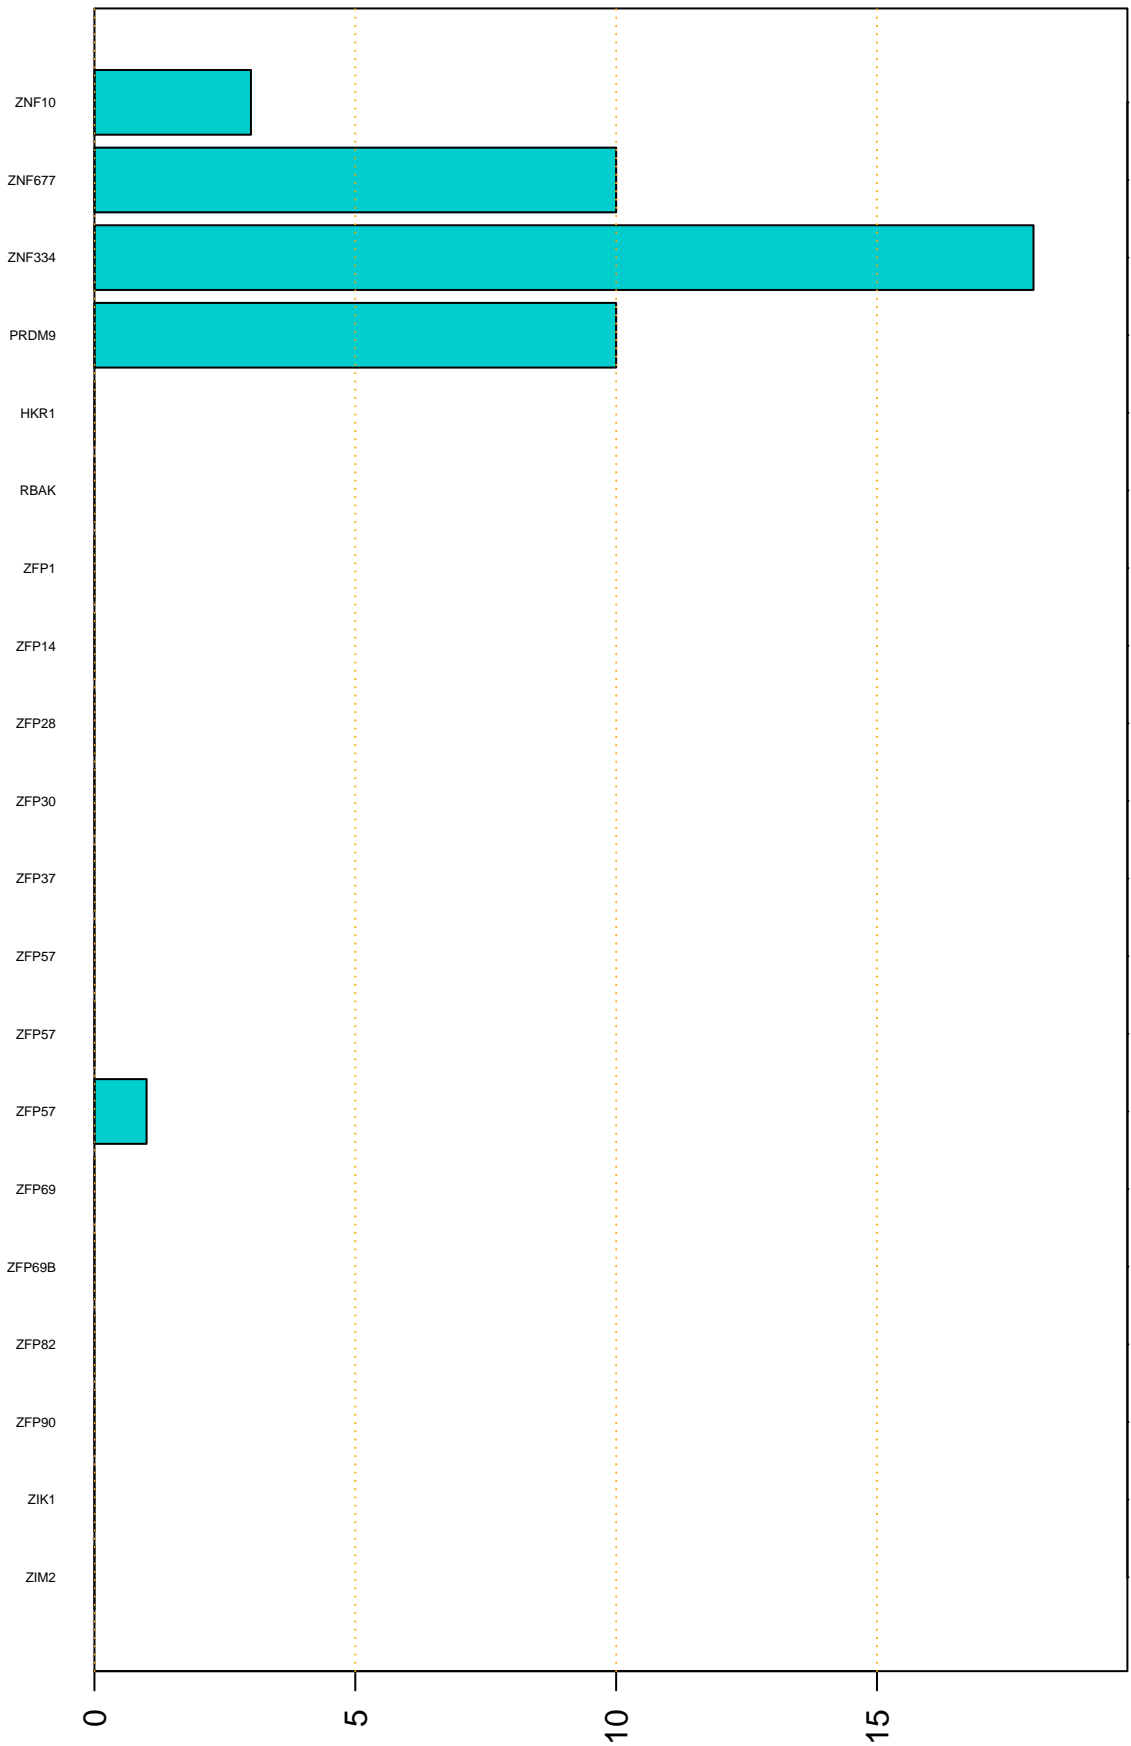

Enriched KZFP

#TE sfam with peak