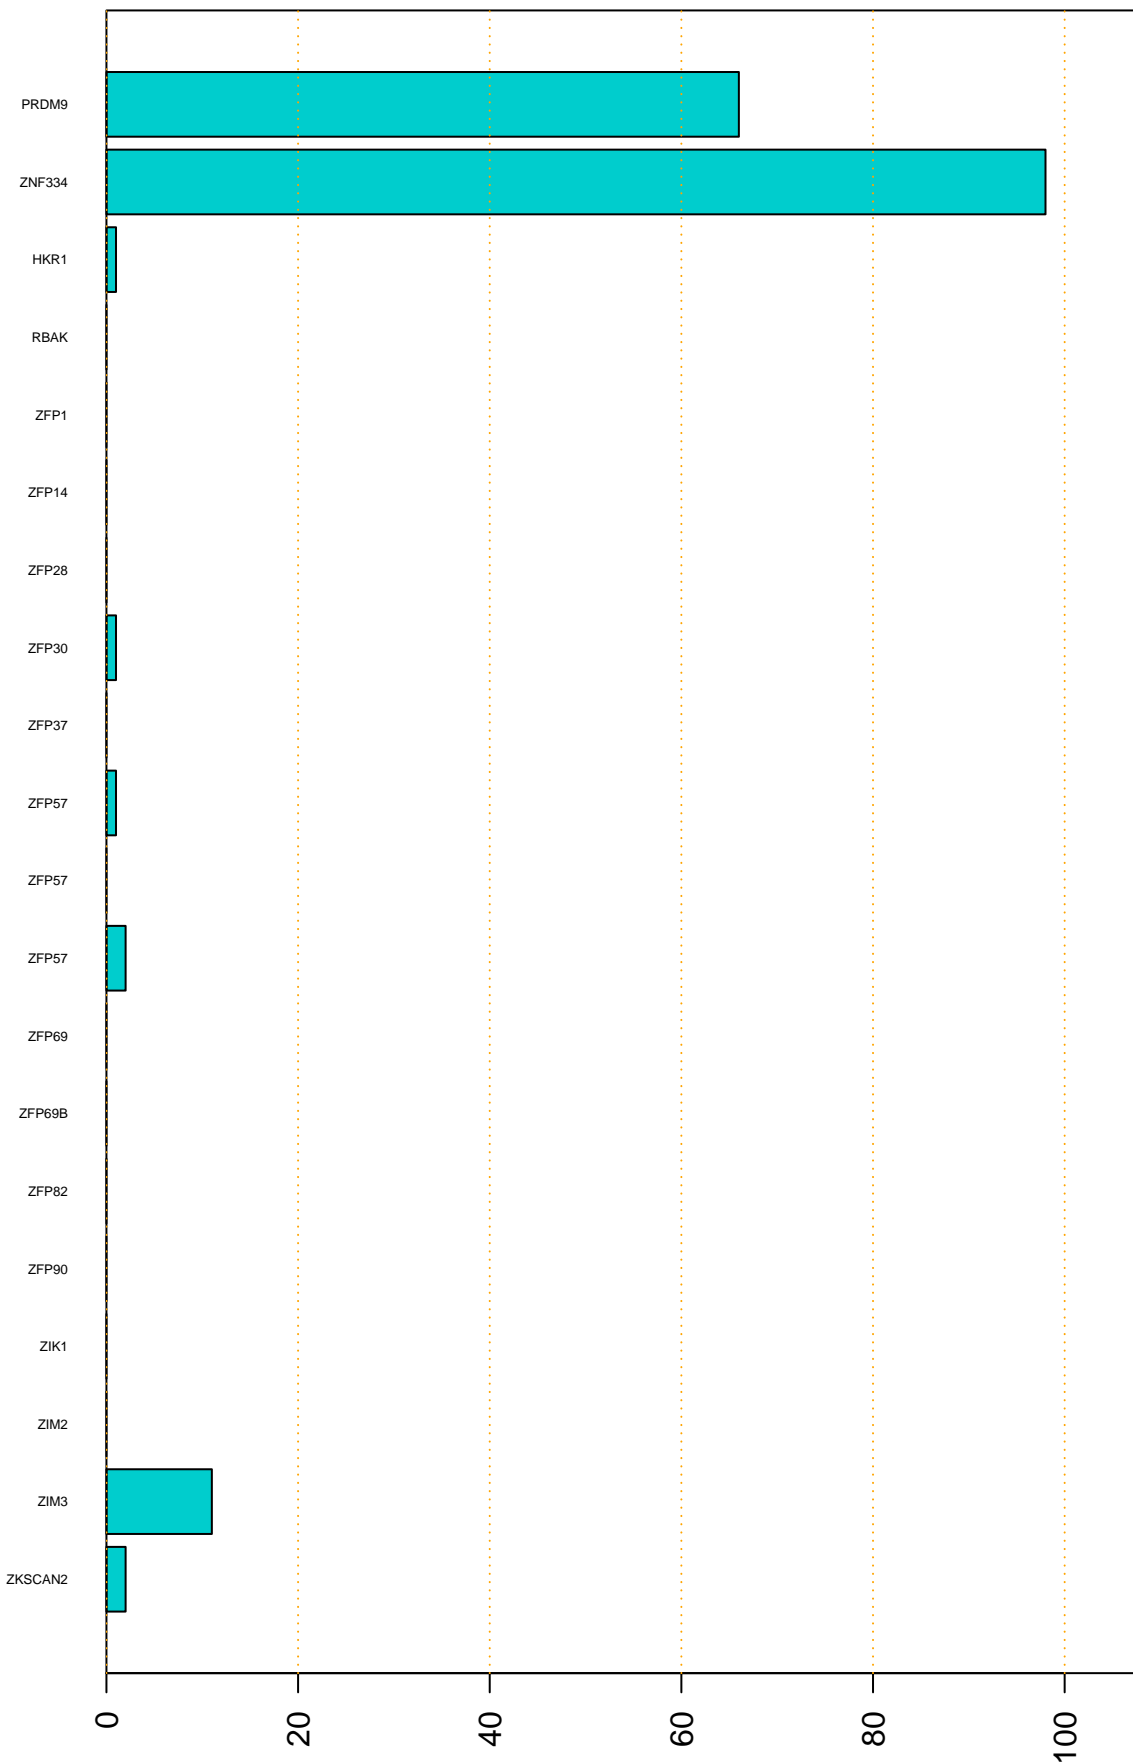

Enriched KZFP

#TE sfam with peak