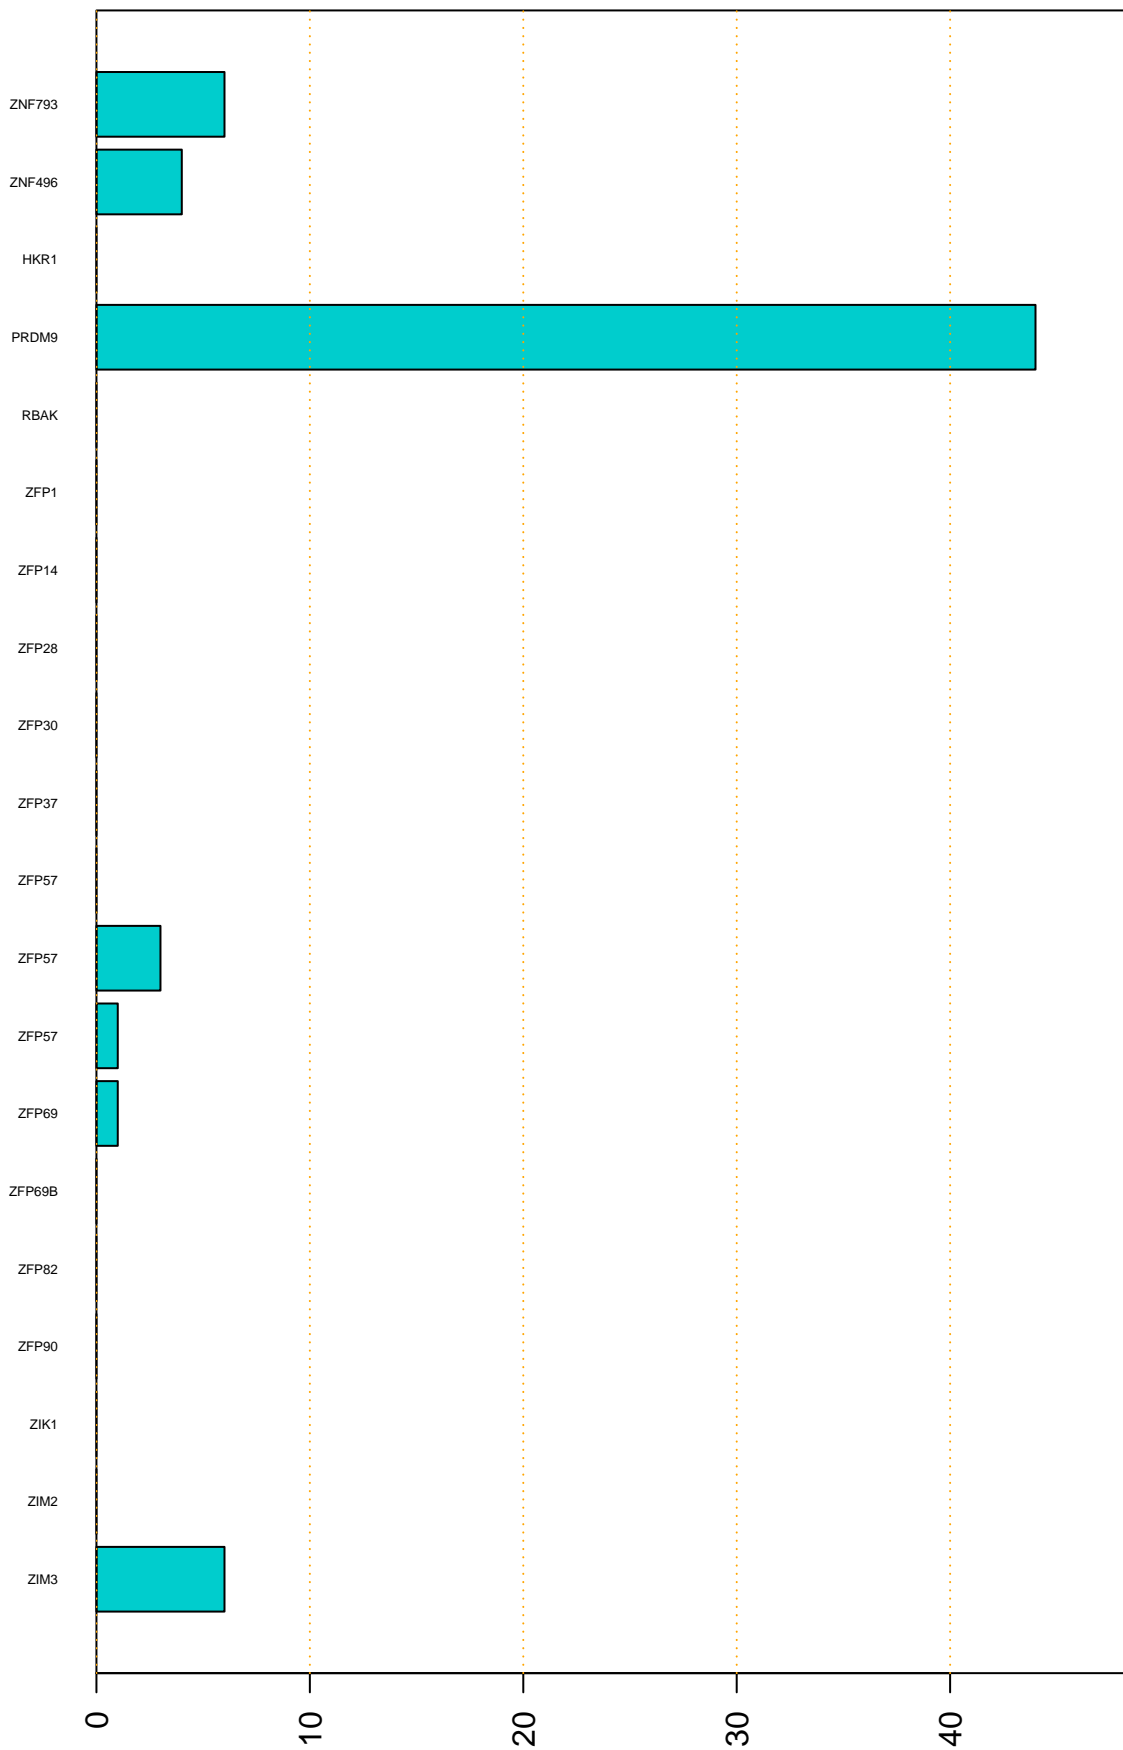

Enriched KZFP

#TE sfam with peak