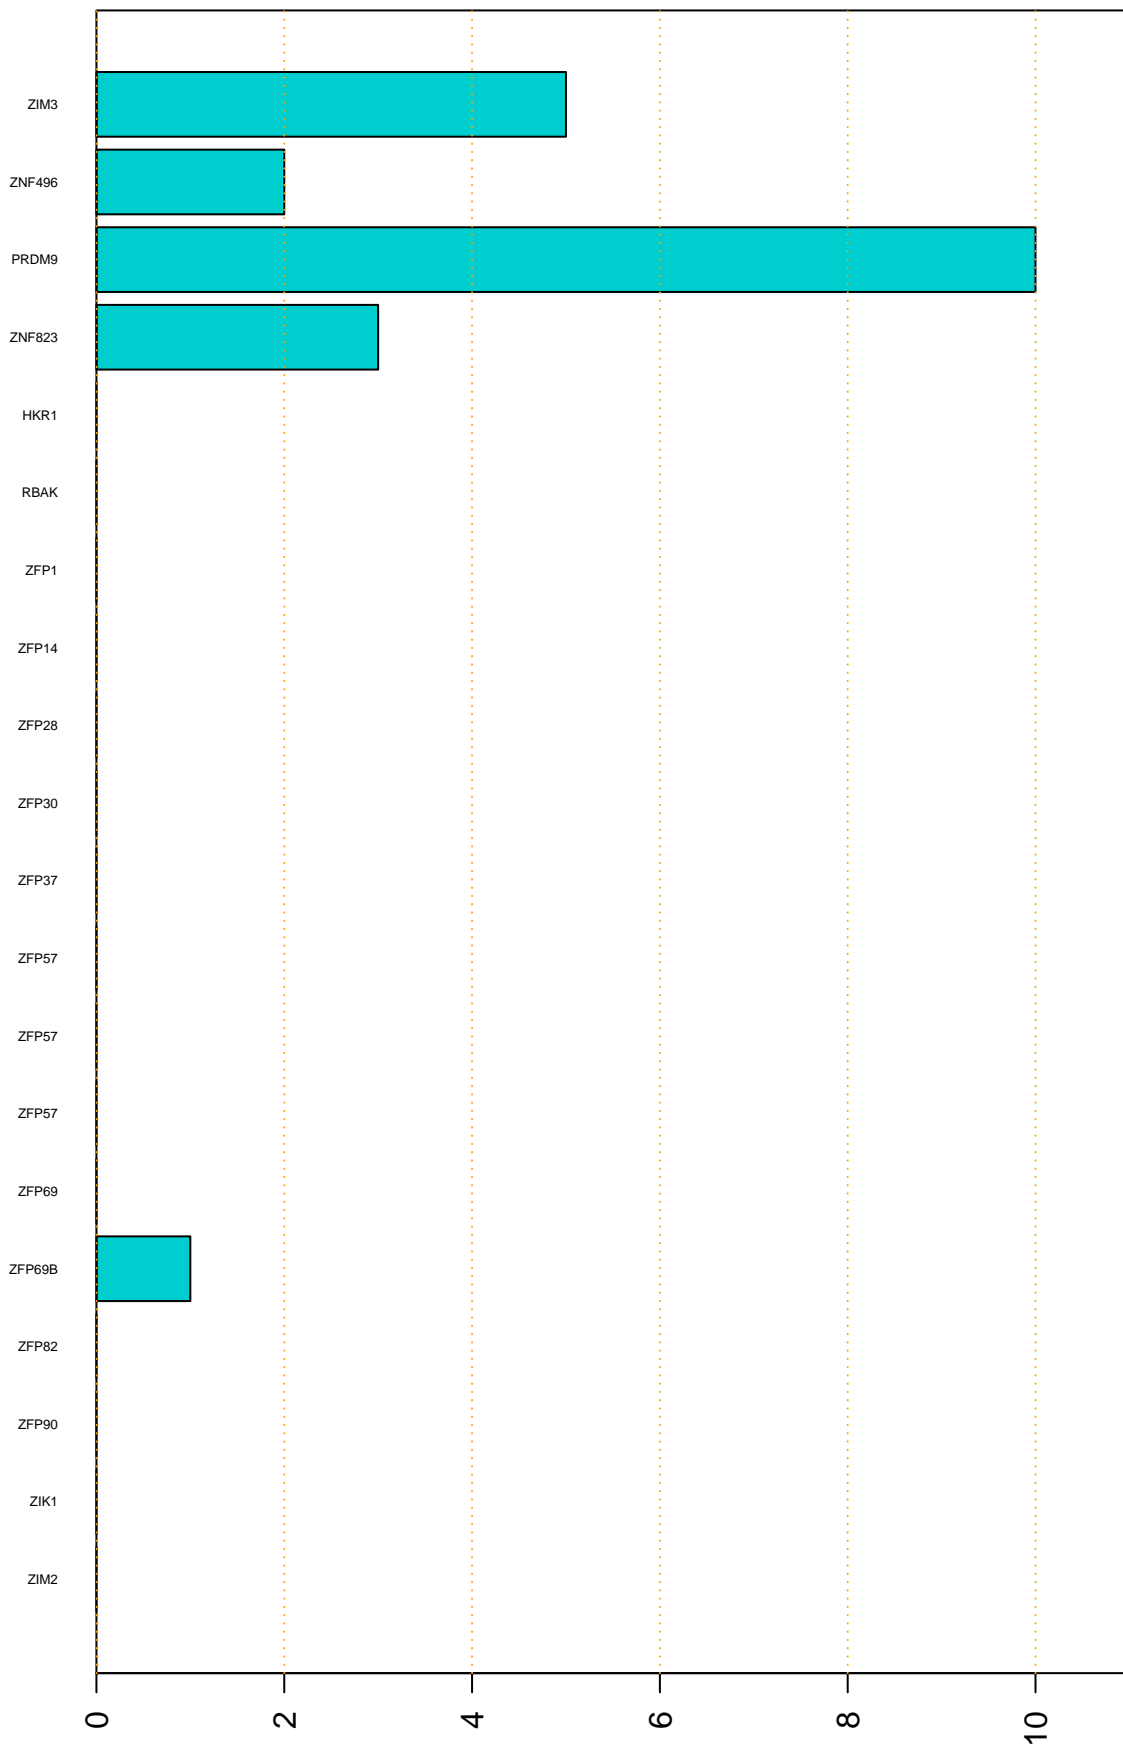

Enriched KZFP

#TE sfam with peak