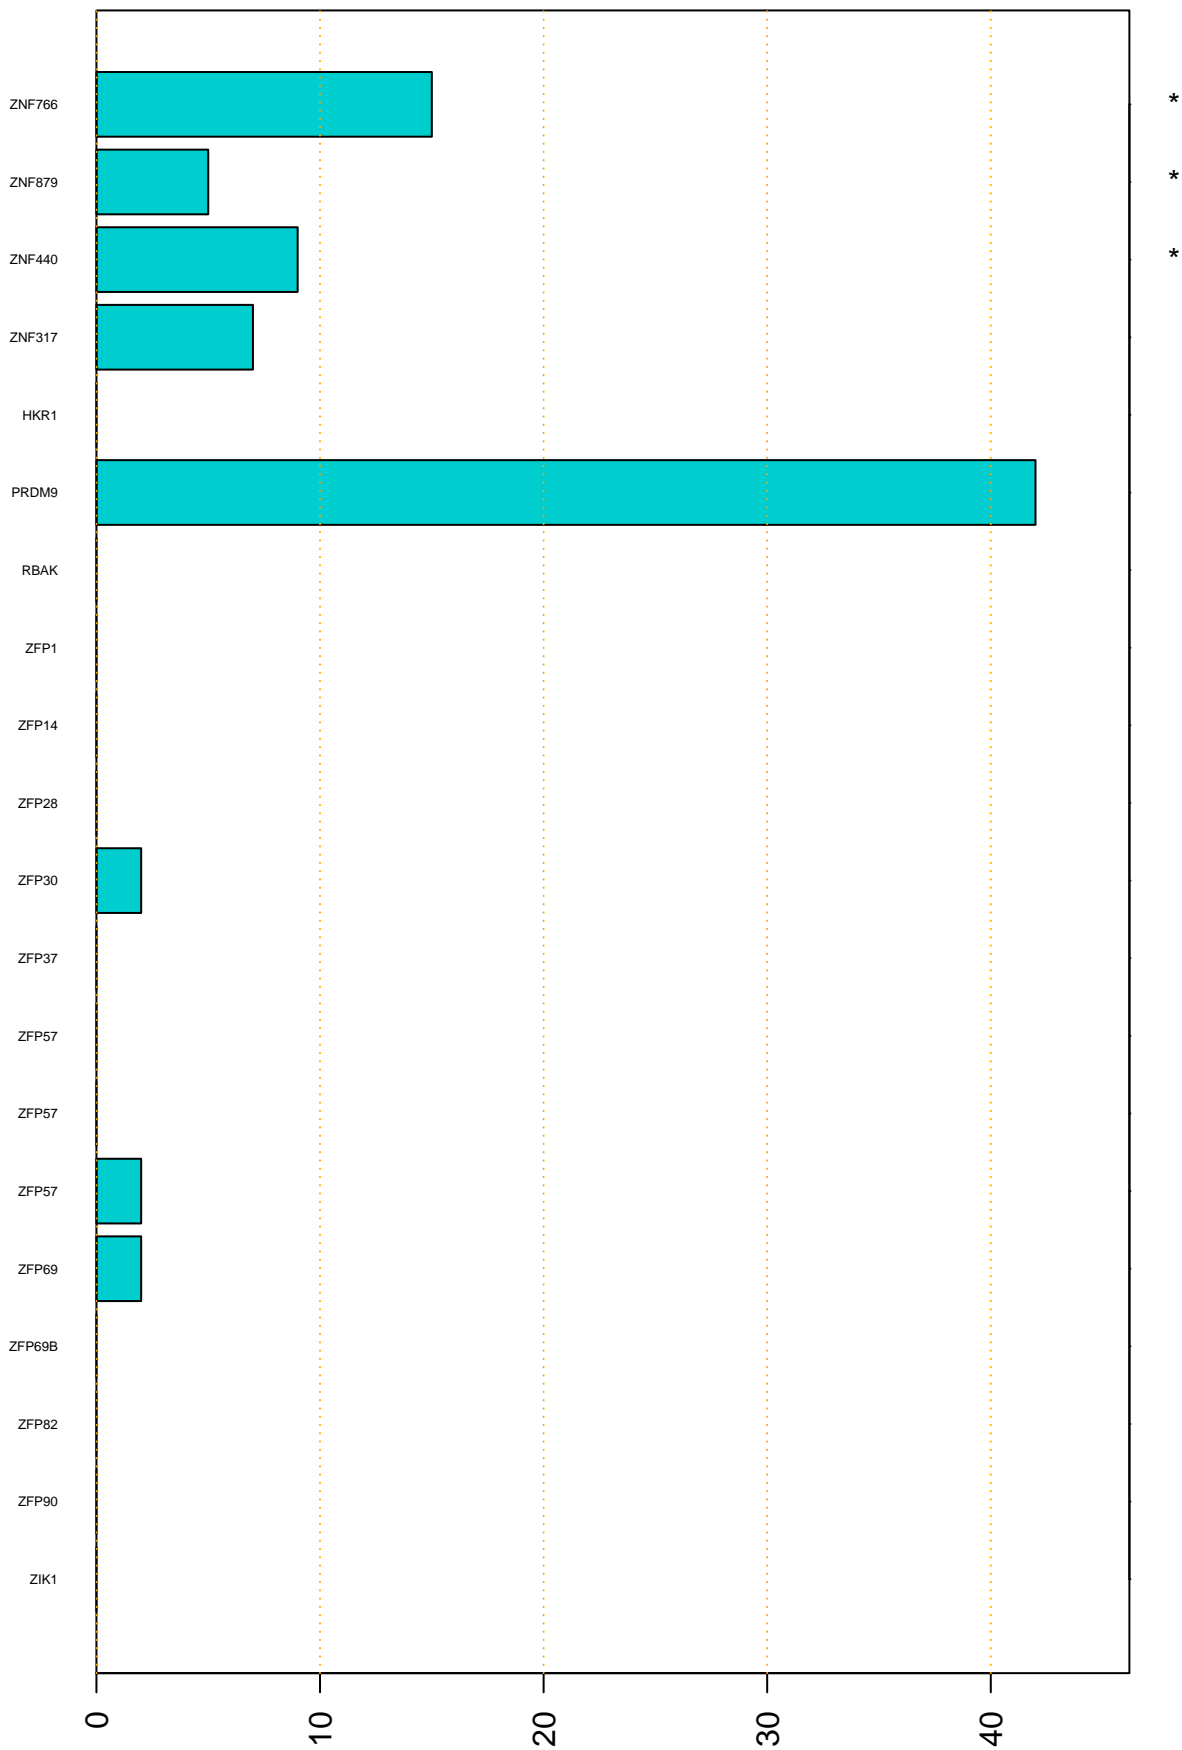

Enriched KZFP

#TE sfam with peak