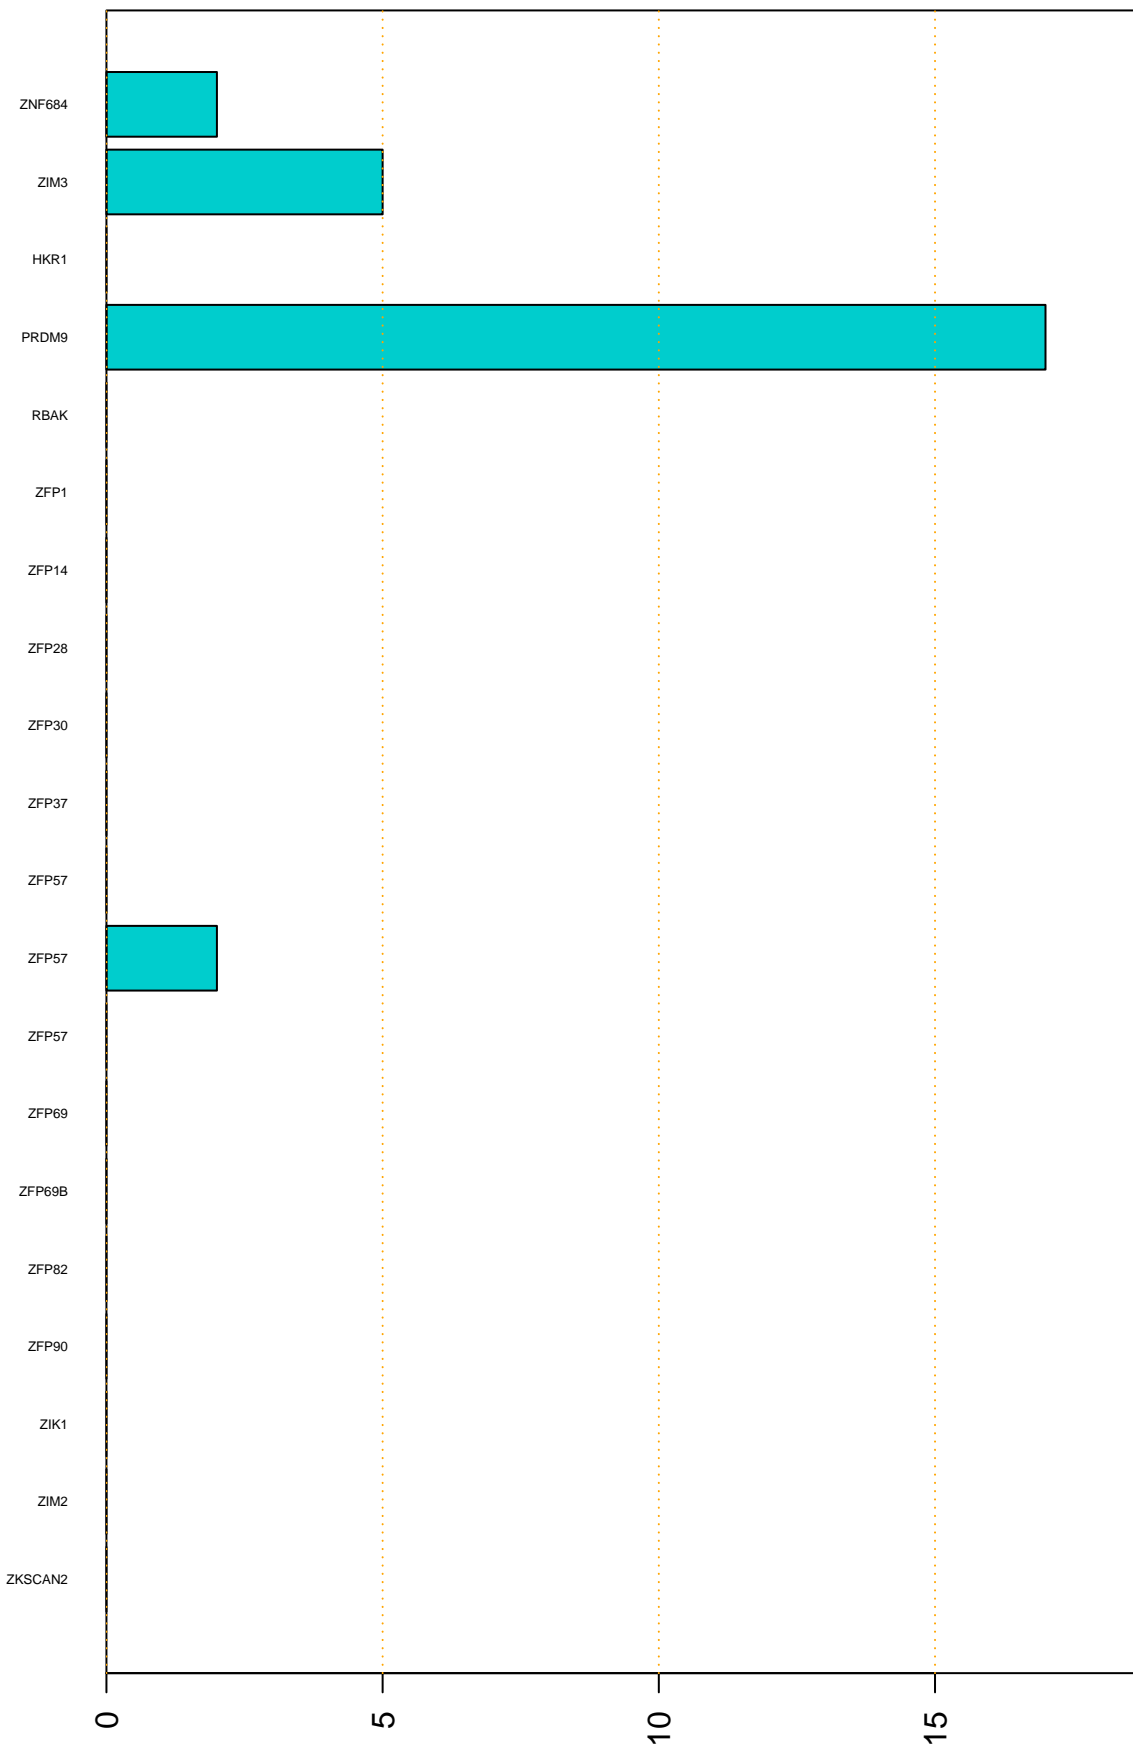

Enriched KZFP

#TE sfam with peak