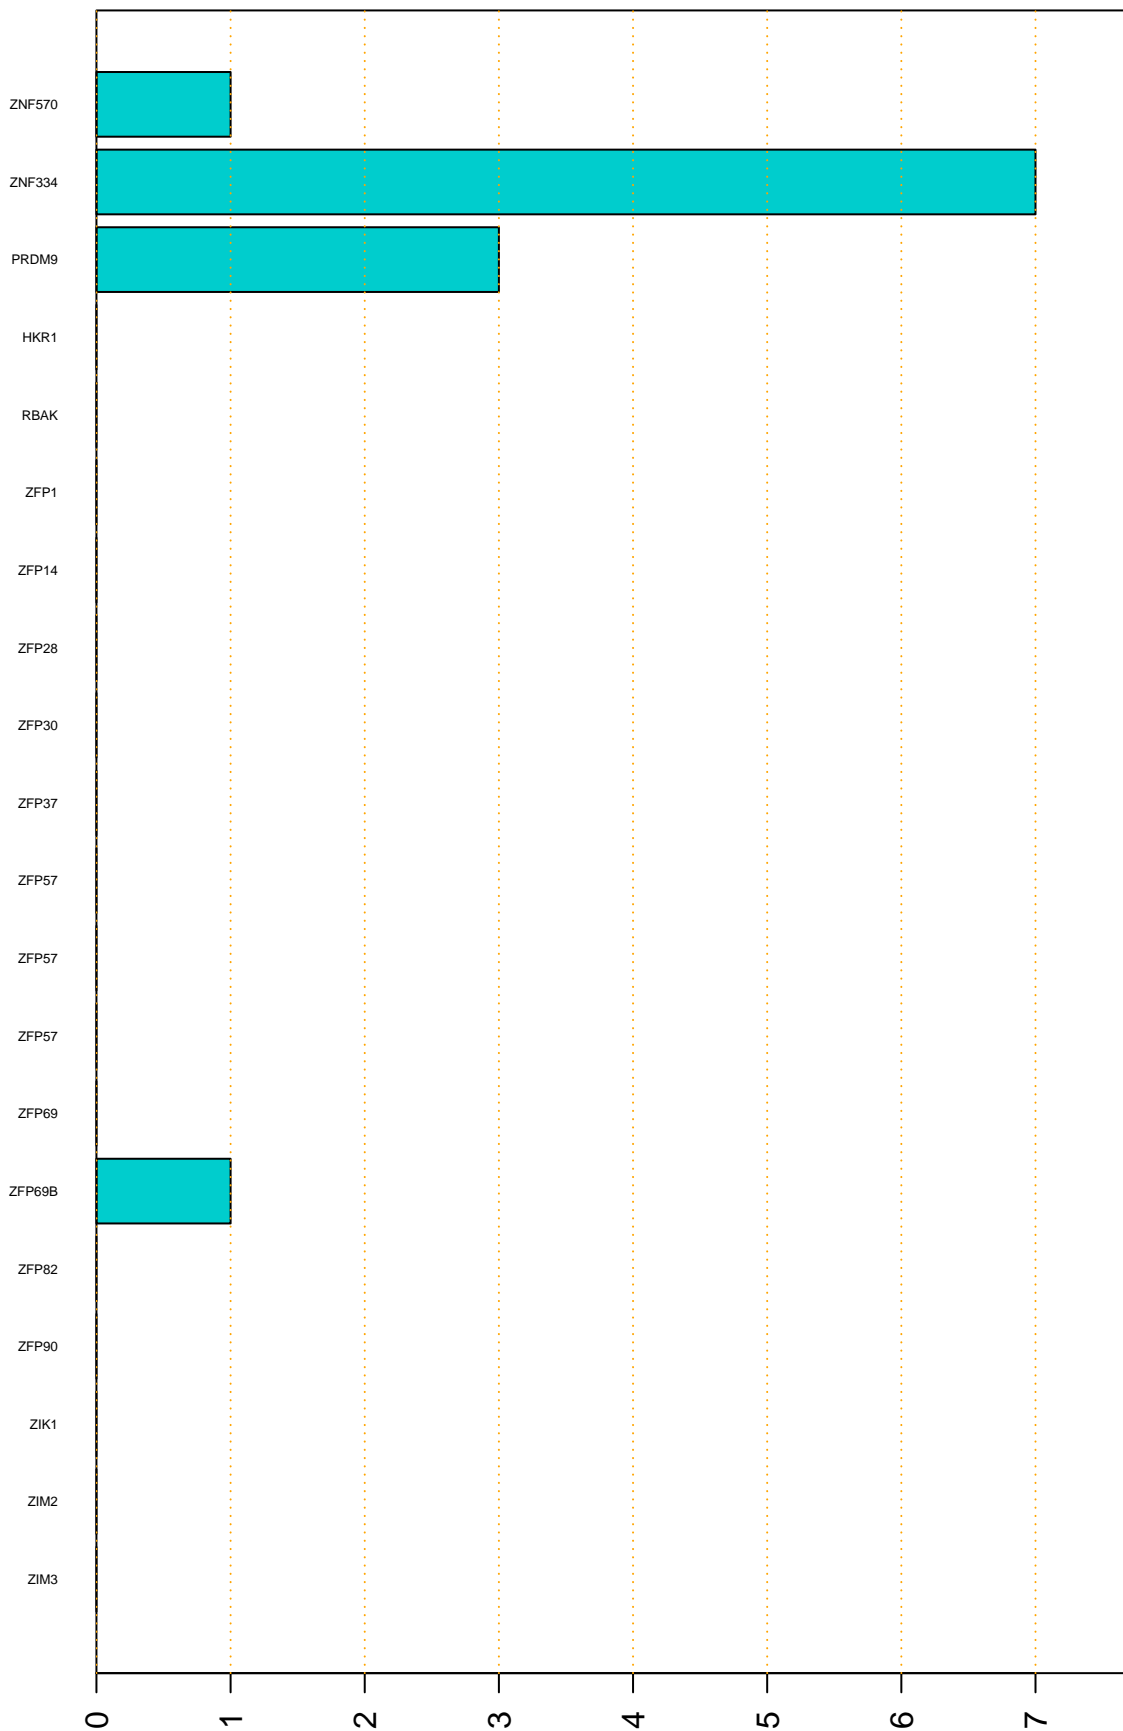

Enriched KZFP

#TE sfam with peak