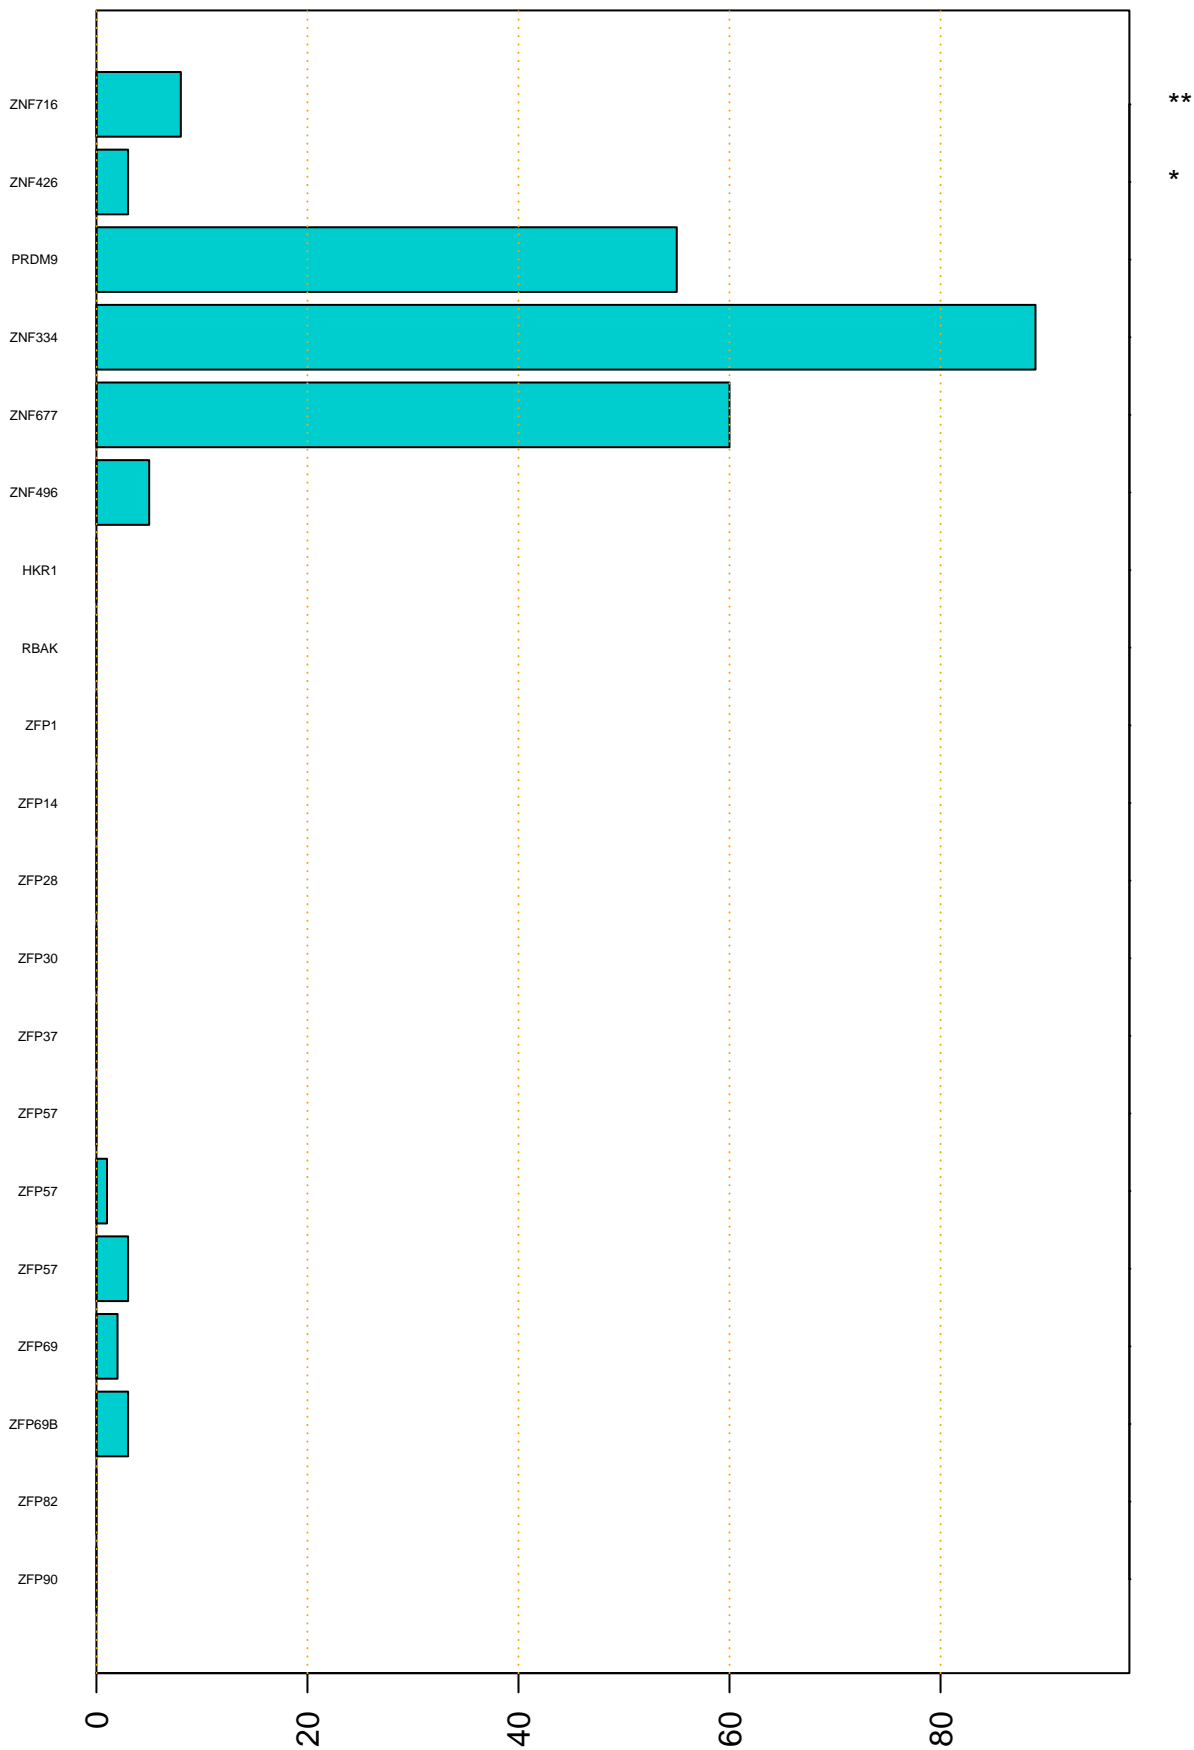

Enriched KZFP

#TE sfam with peak