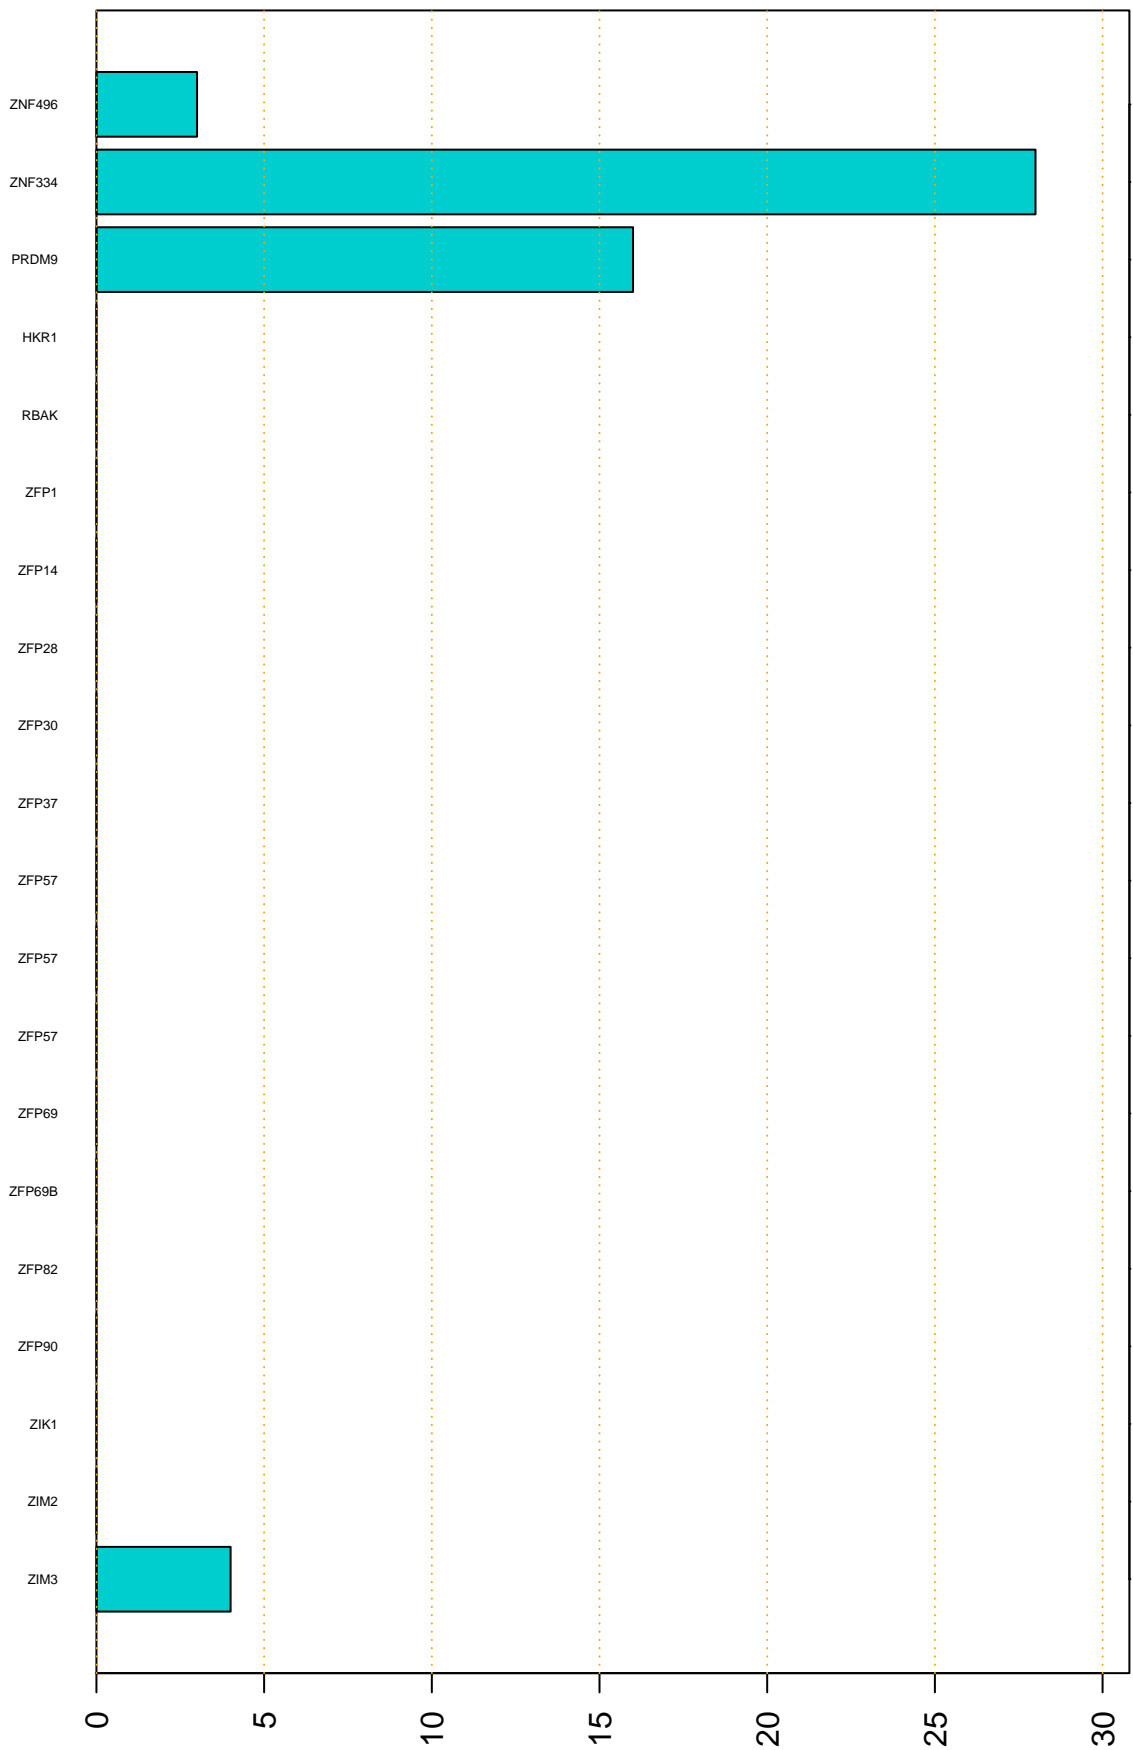

Enriched KZFP

#TE sfam with peak