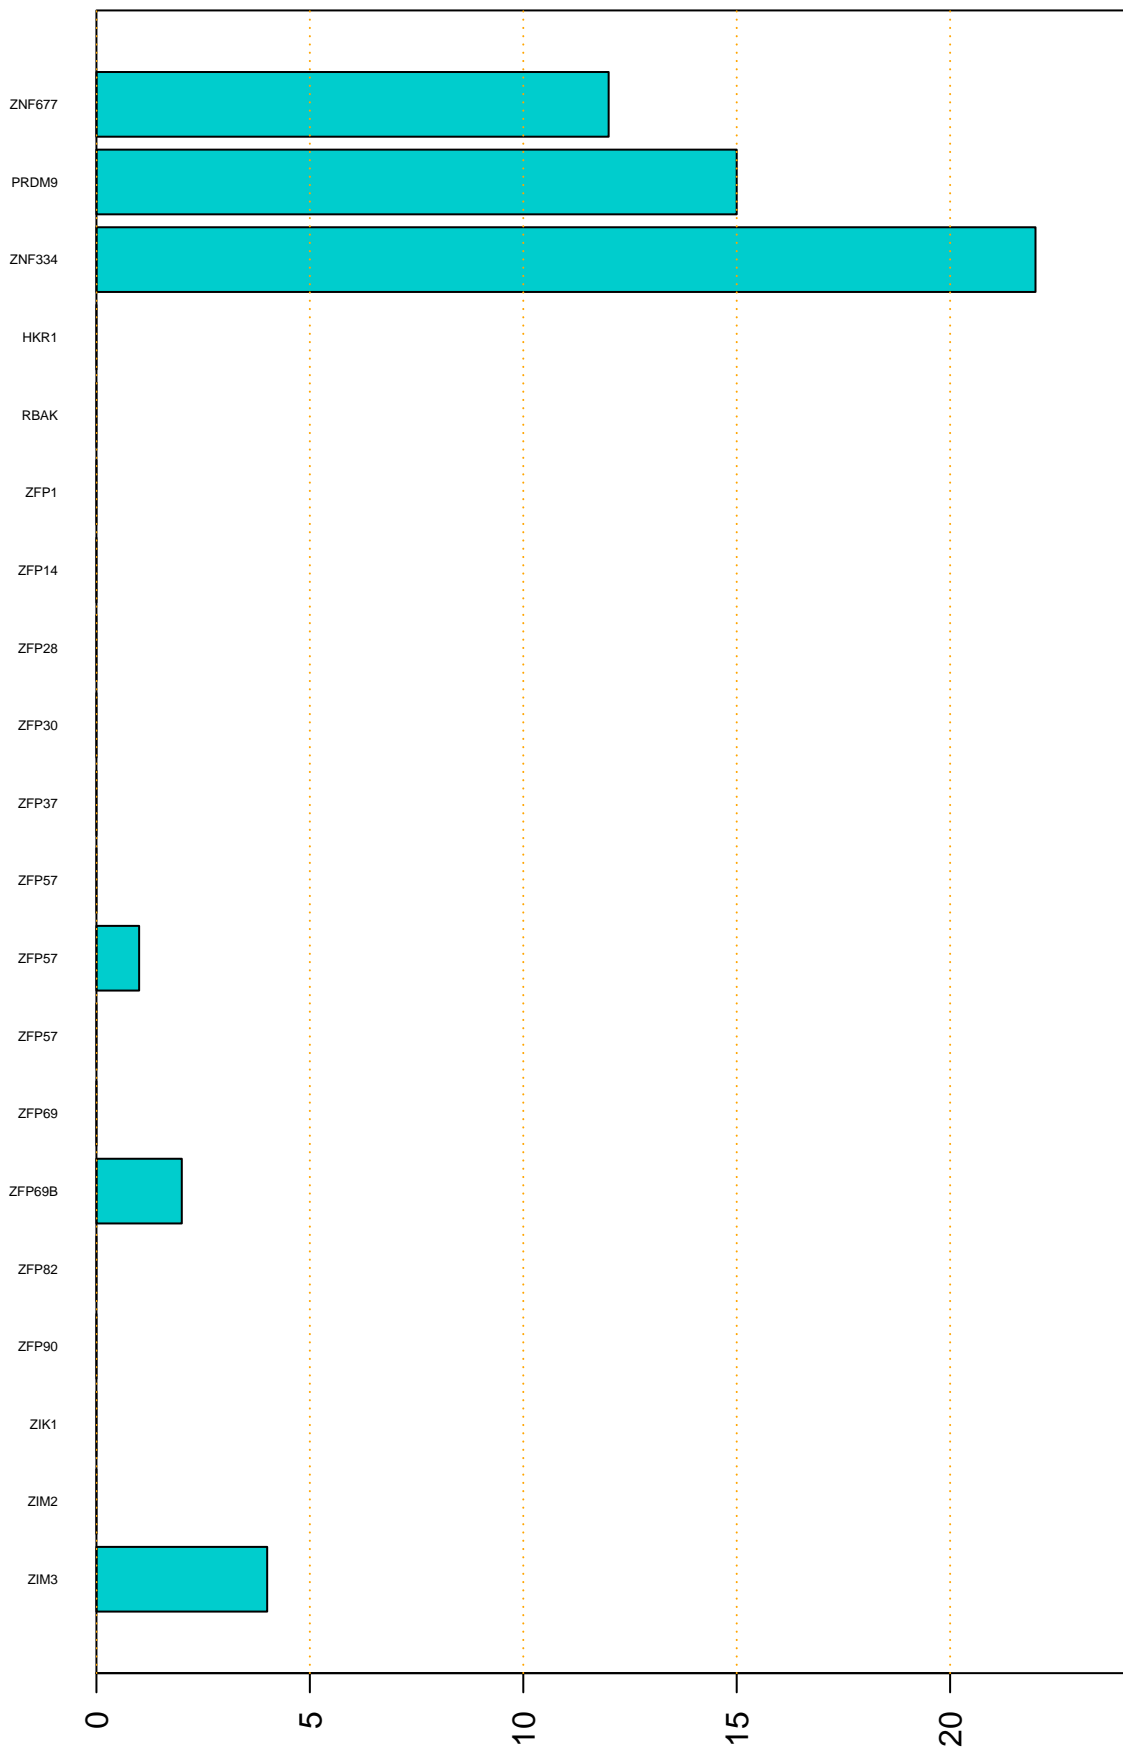

Enriched KZFP

#TE sfam with peak