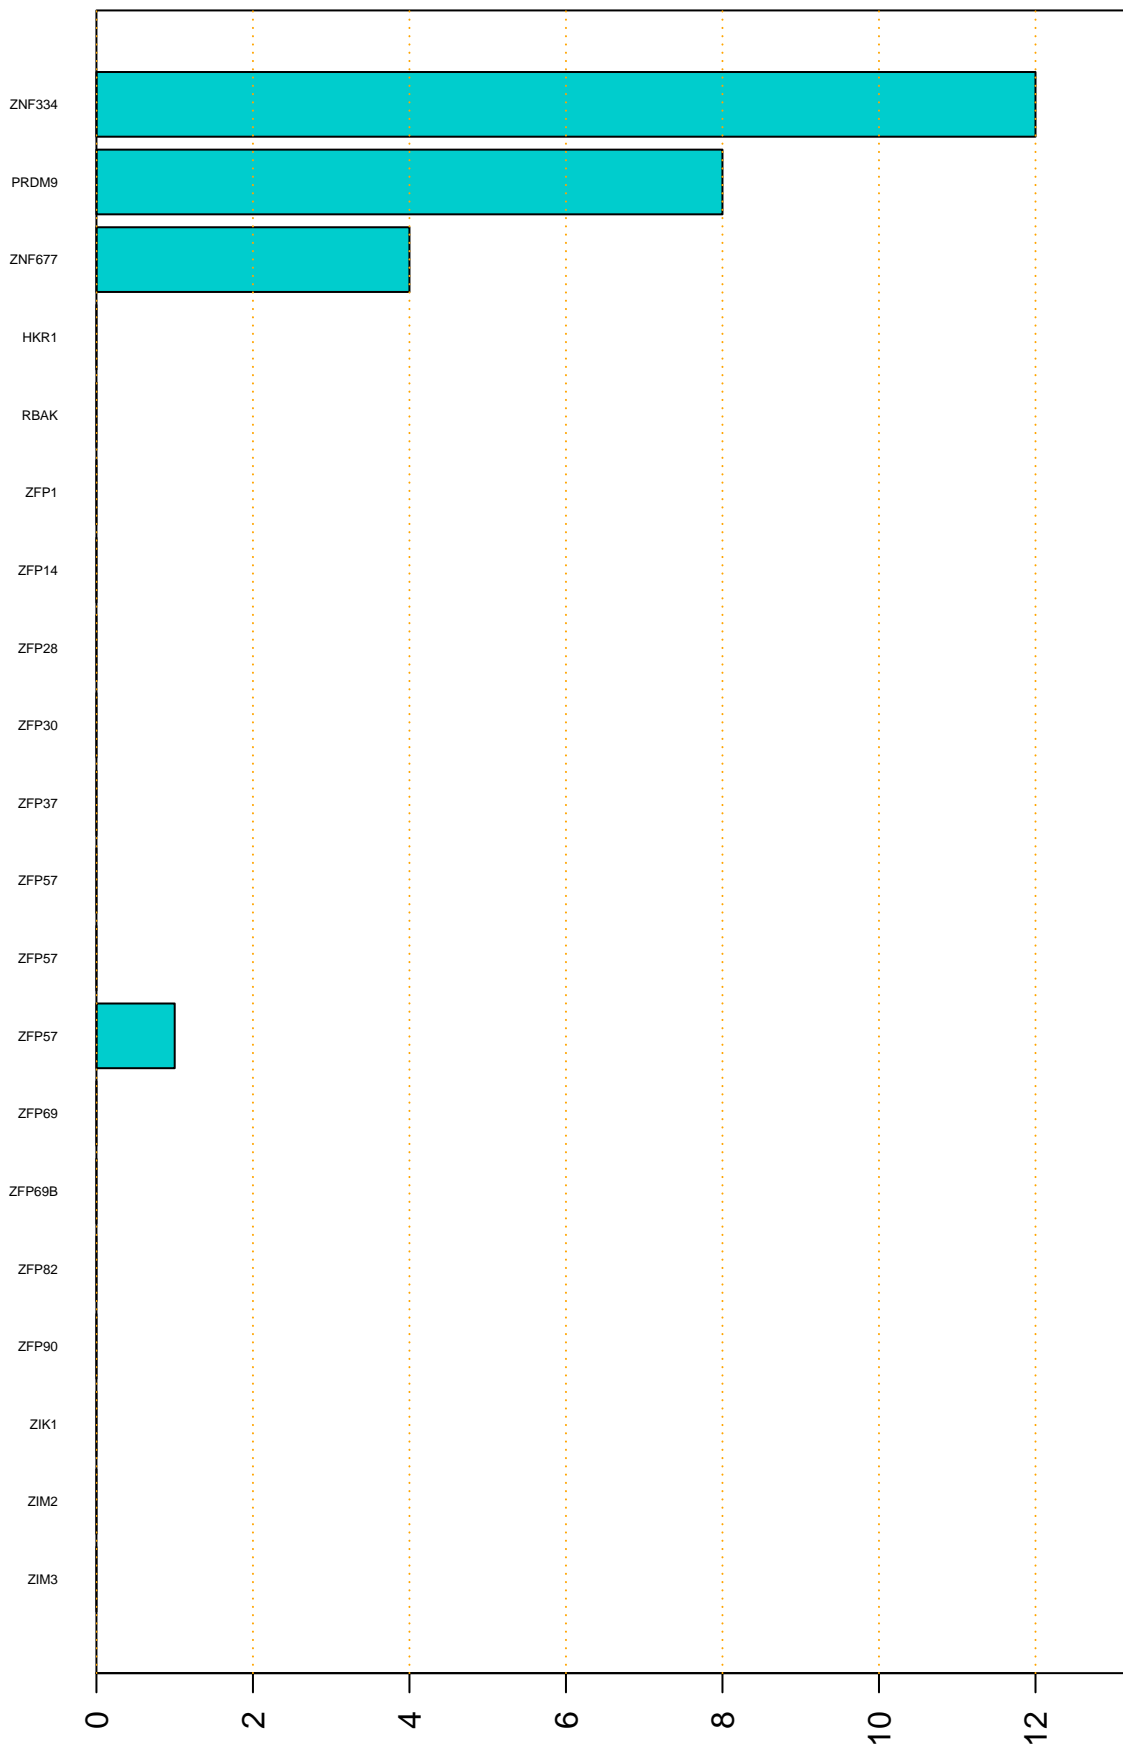

Enriched KZFP

#TE sfam with peak