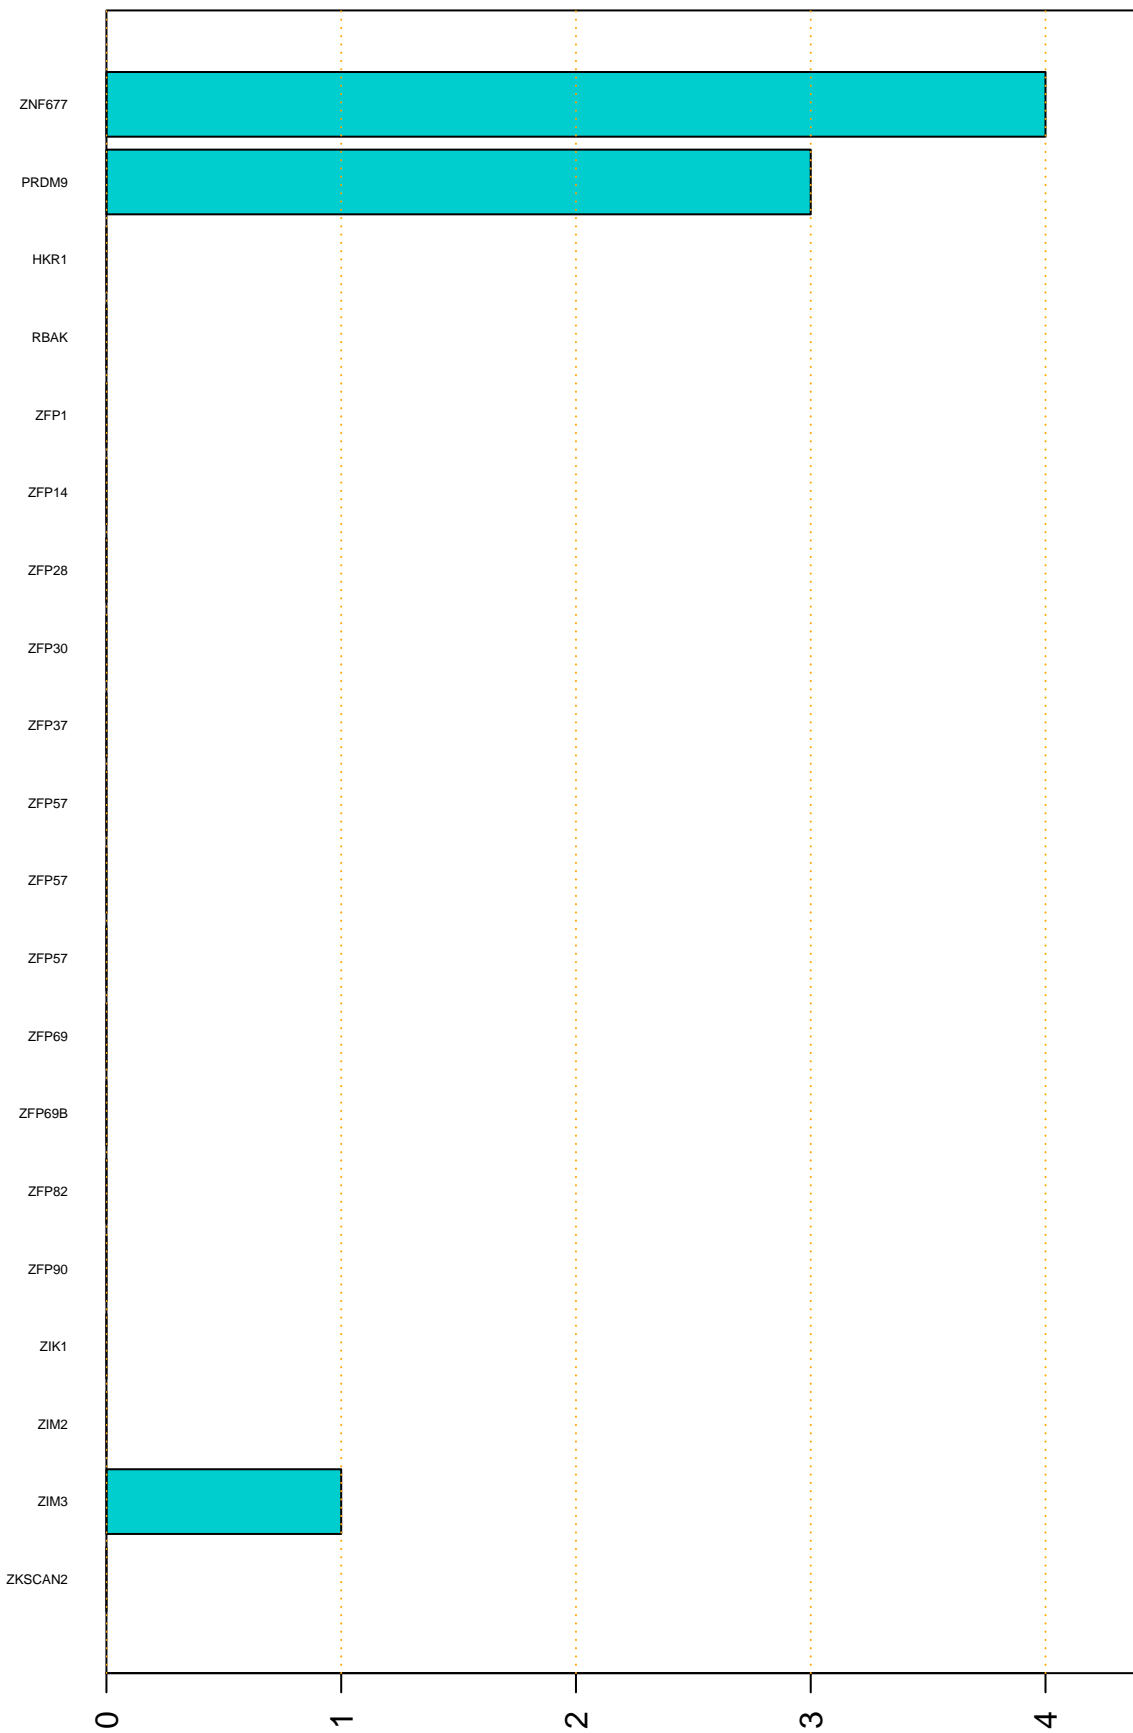

Enriched KZFP

#TE sfam with peak