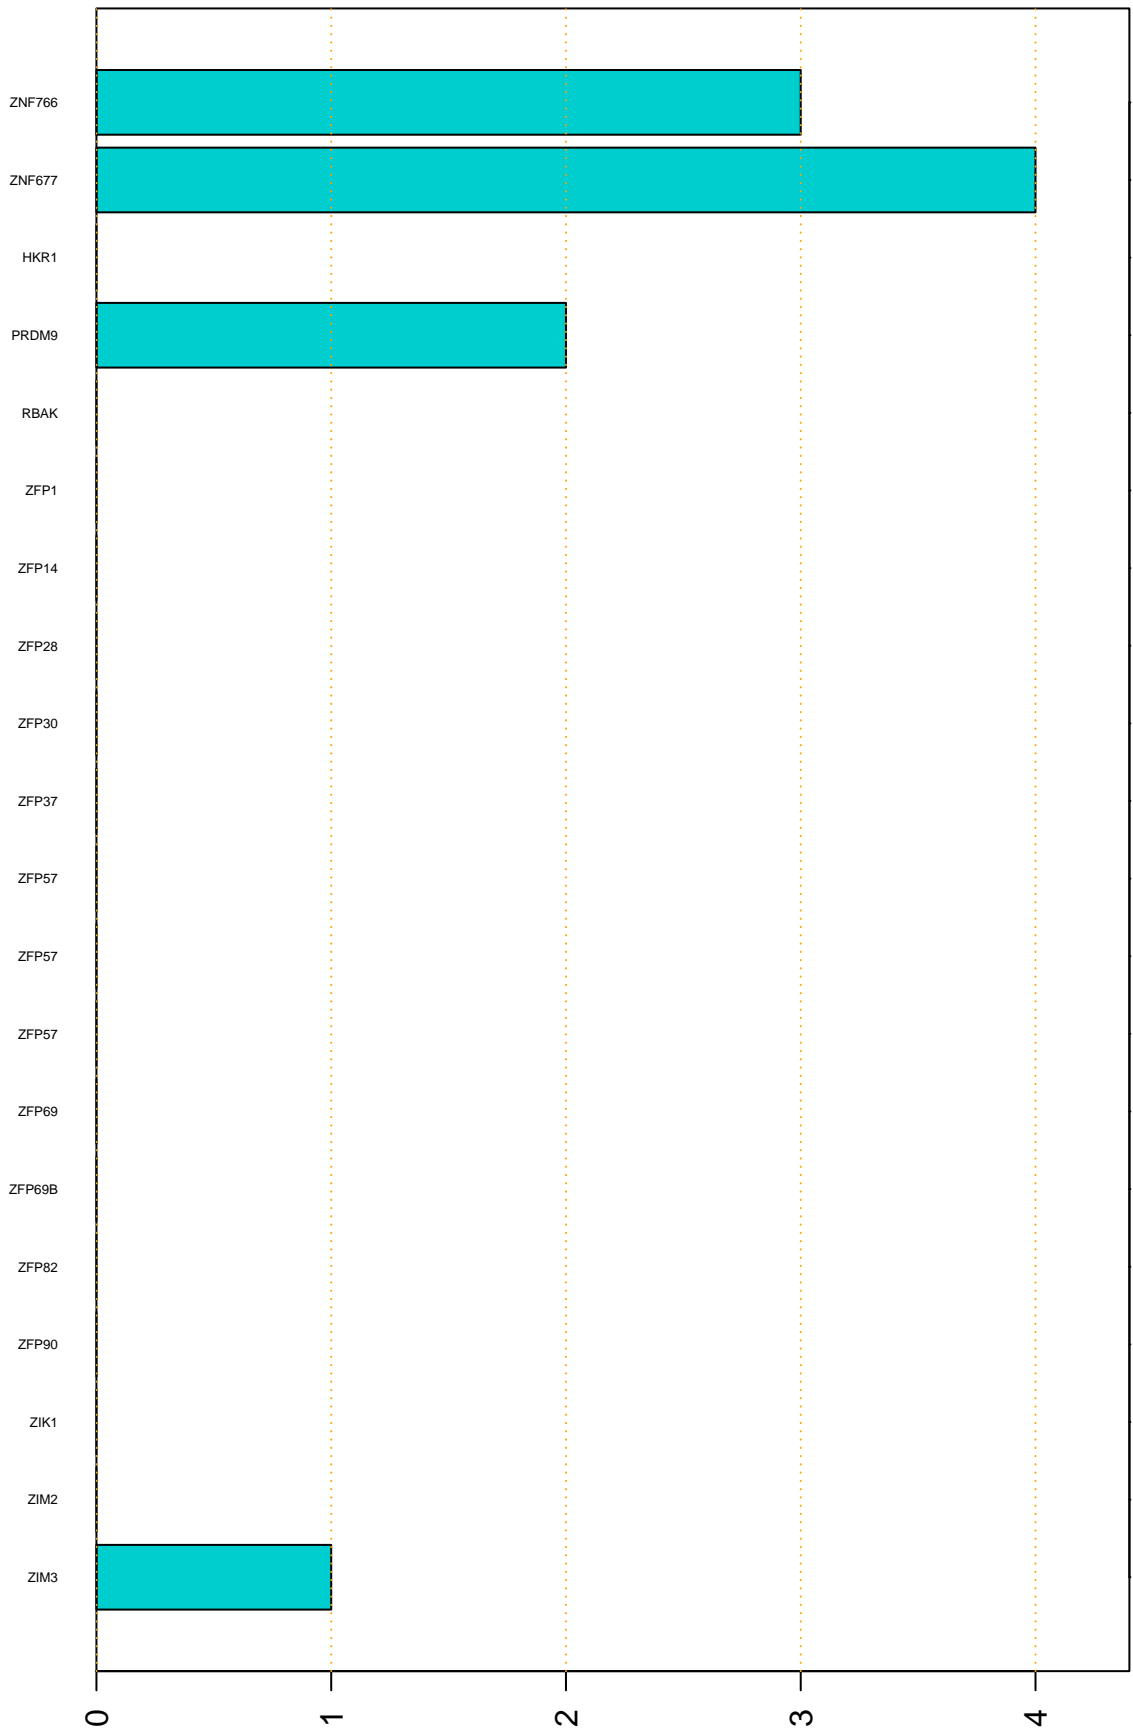

Enriched KZFP

#TE sfam with peak