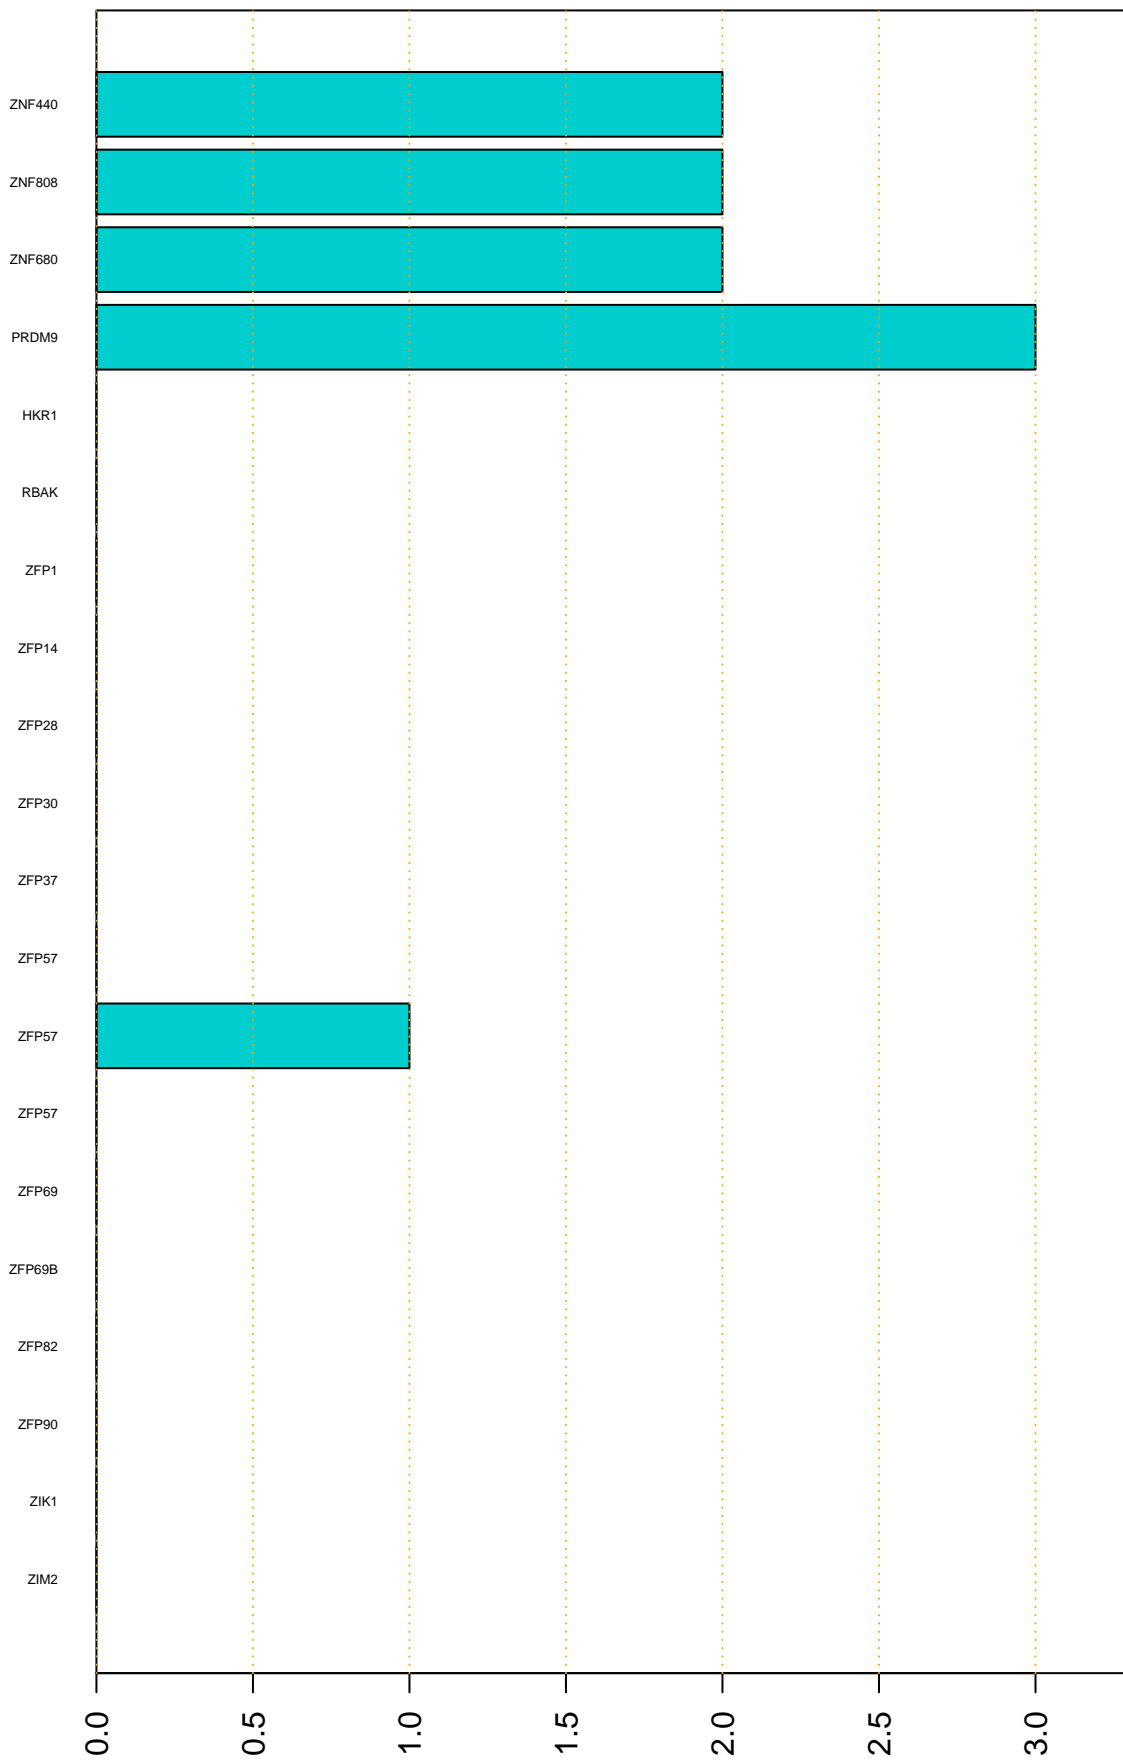

Enriched KZFP

#TE sfam with peak