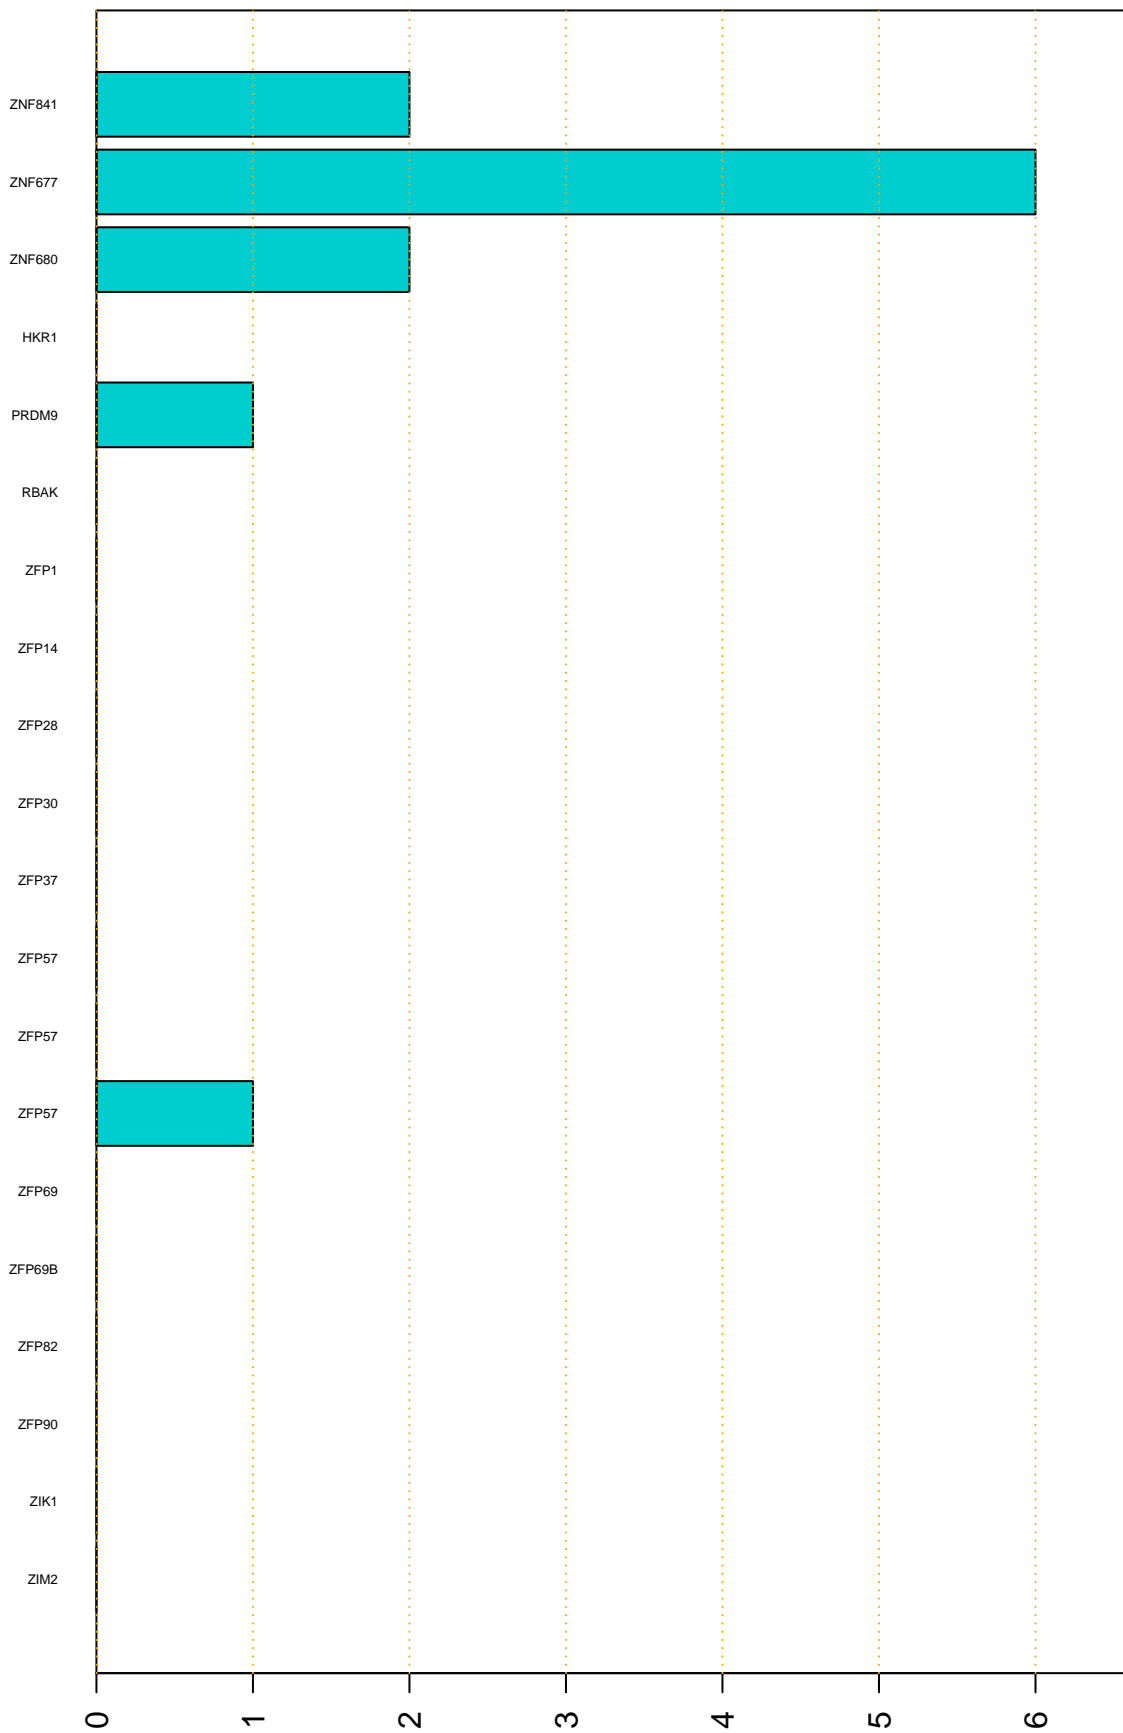

Enriched KZFP

#TE sfam with peak