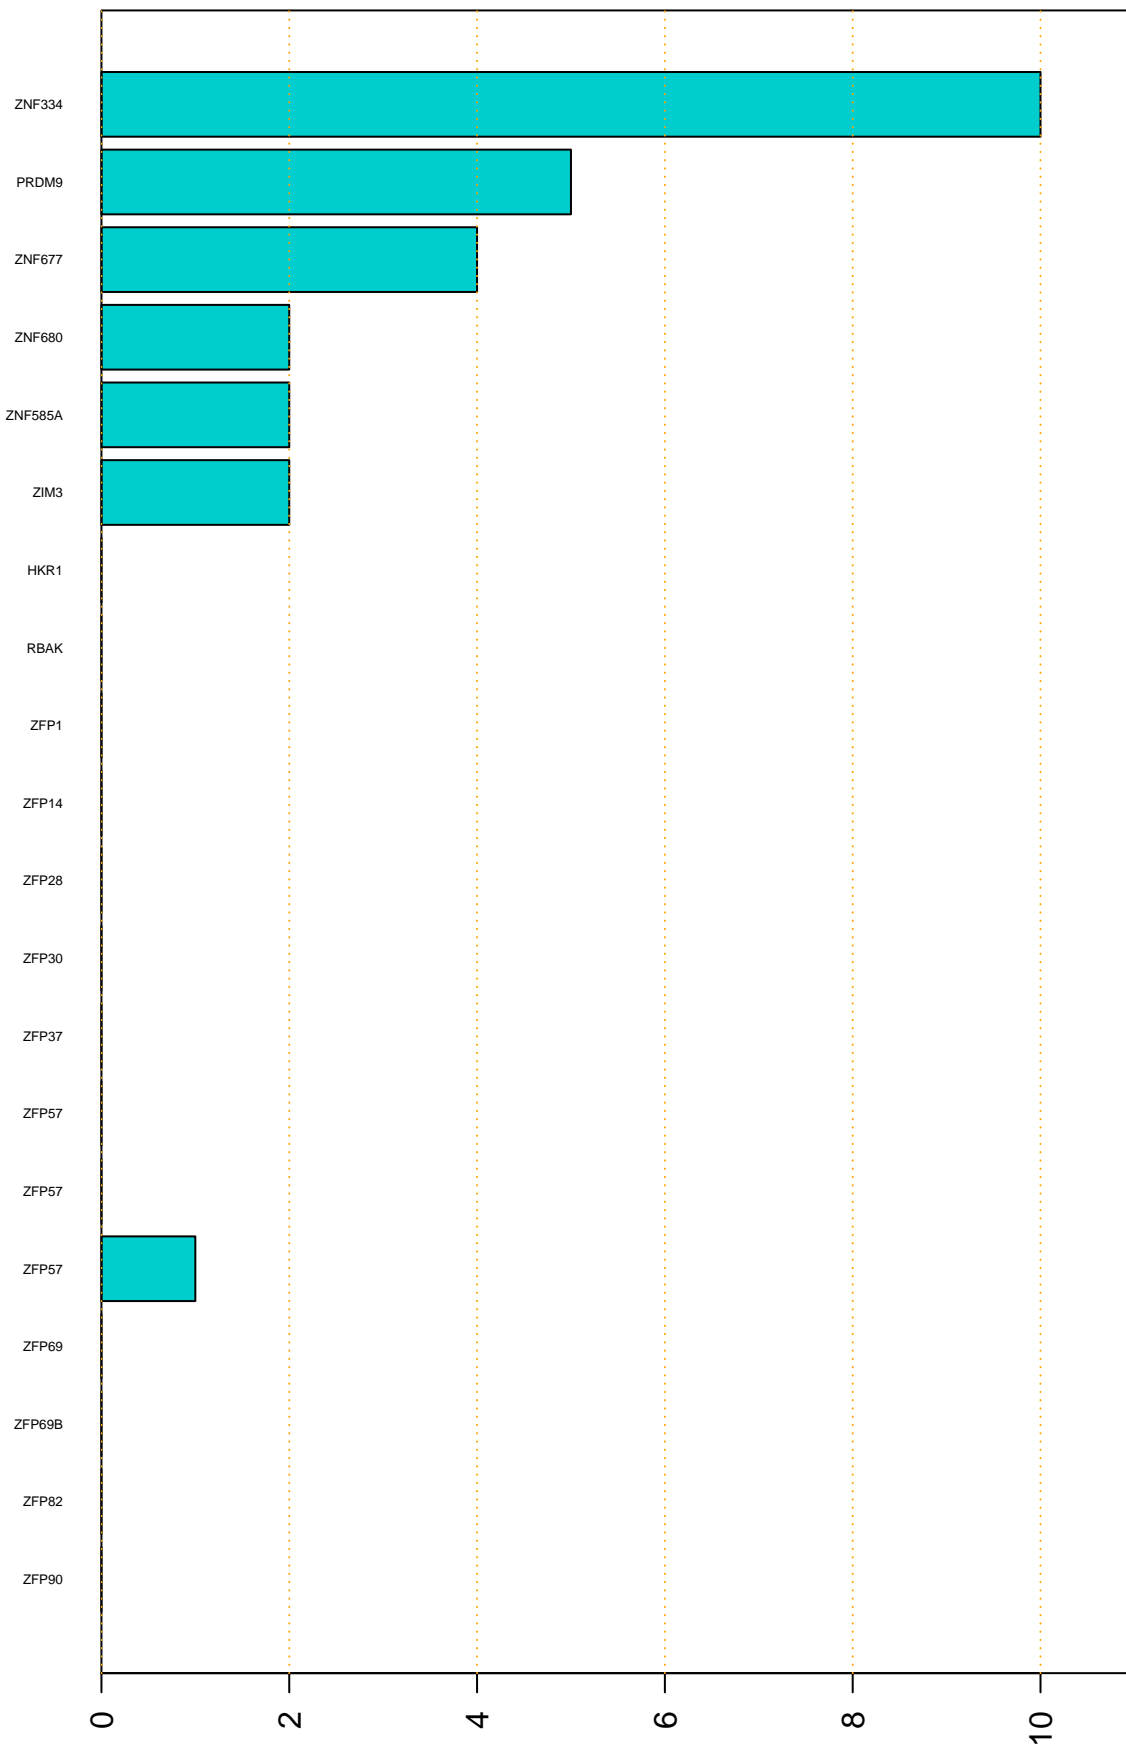

Enriched KZFP

#TE sfam with peak