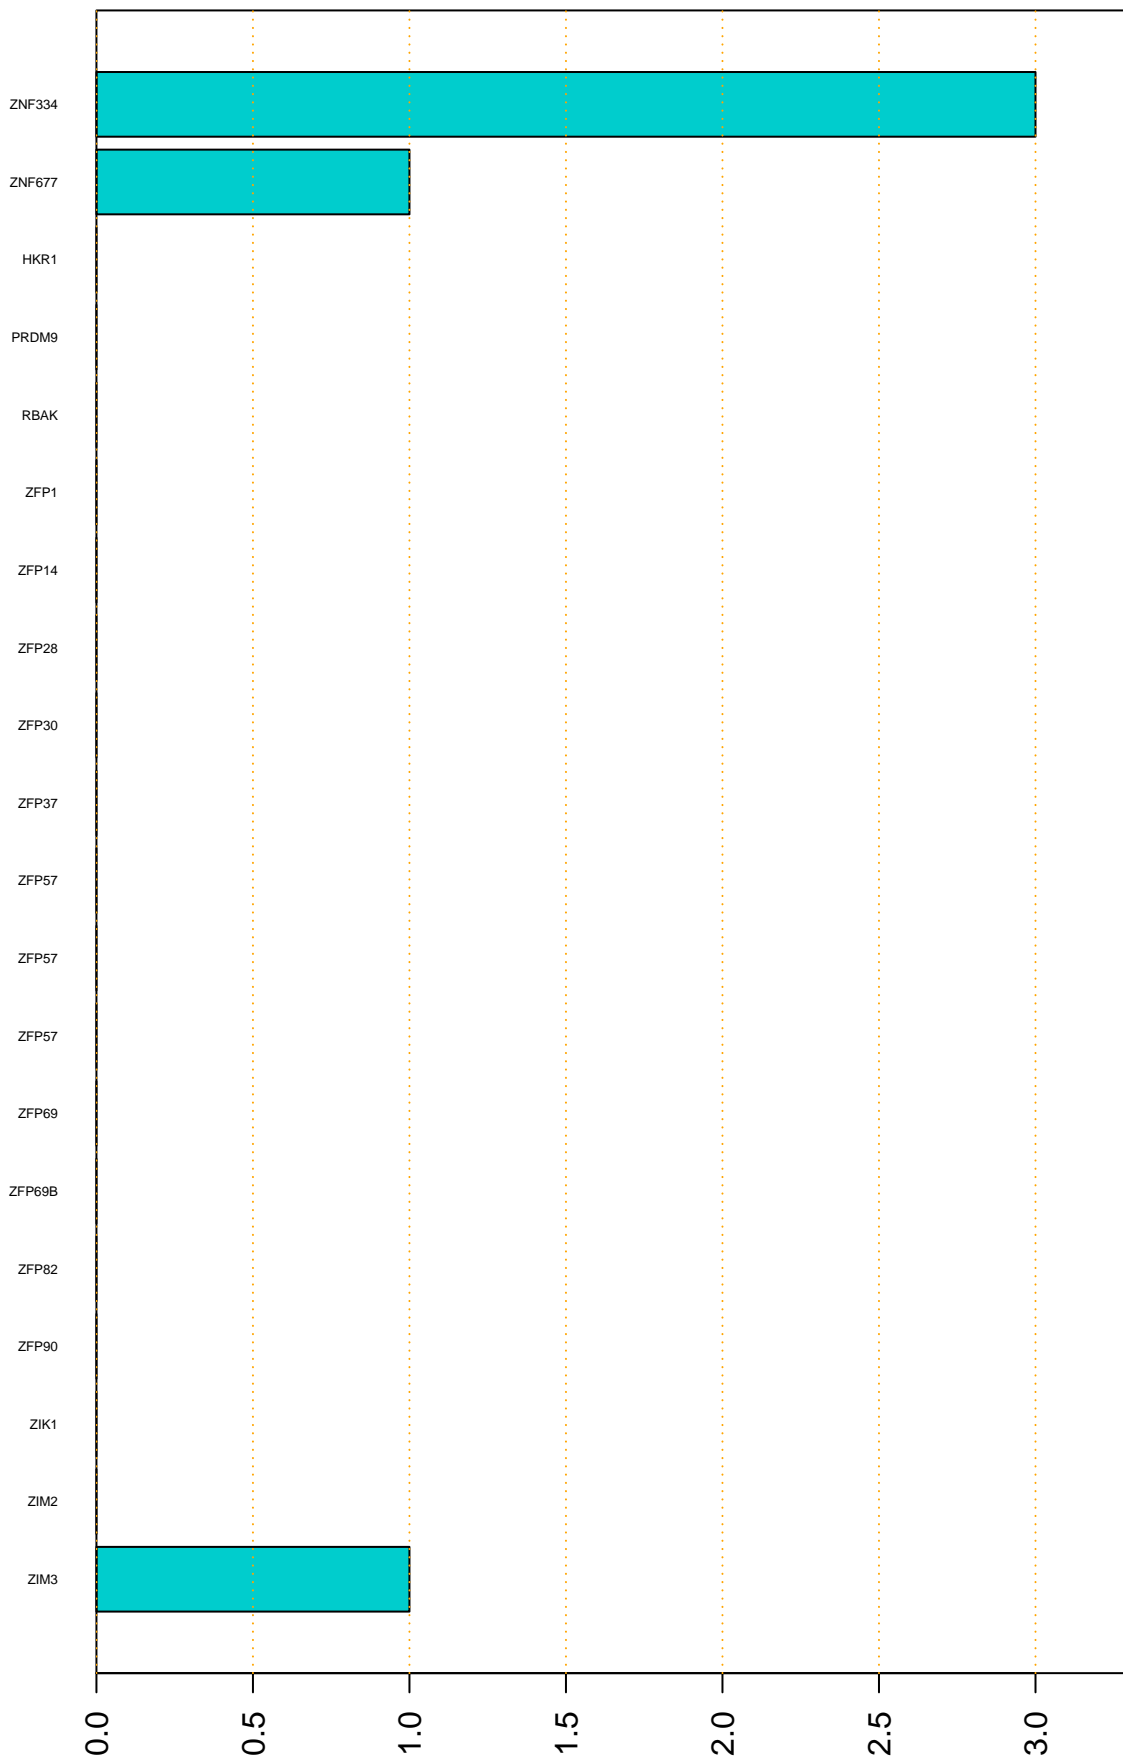

Enriched KZFP

#TE sfam with peak