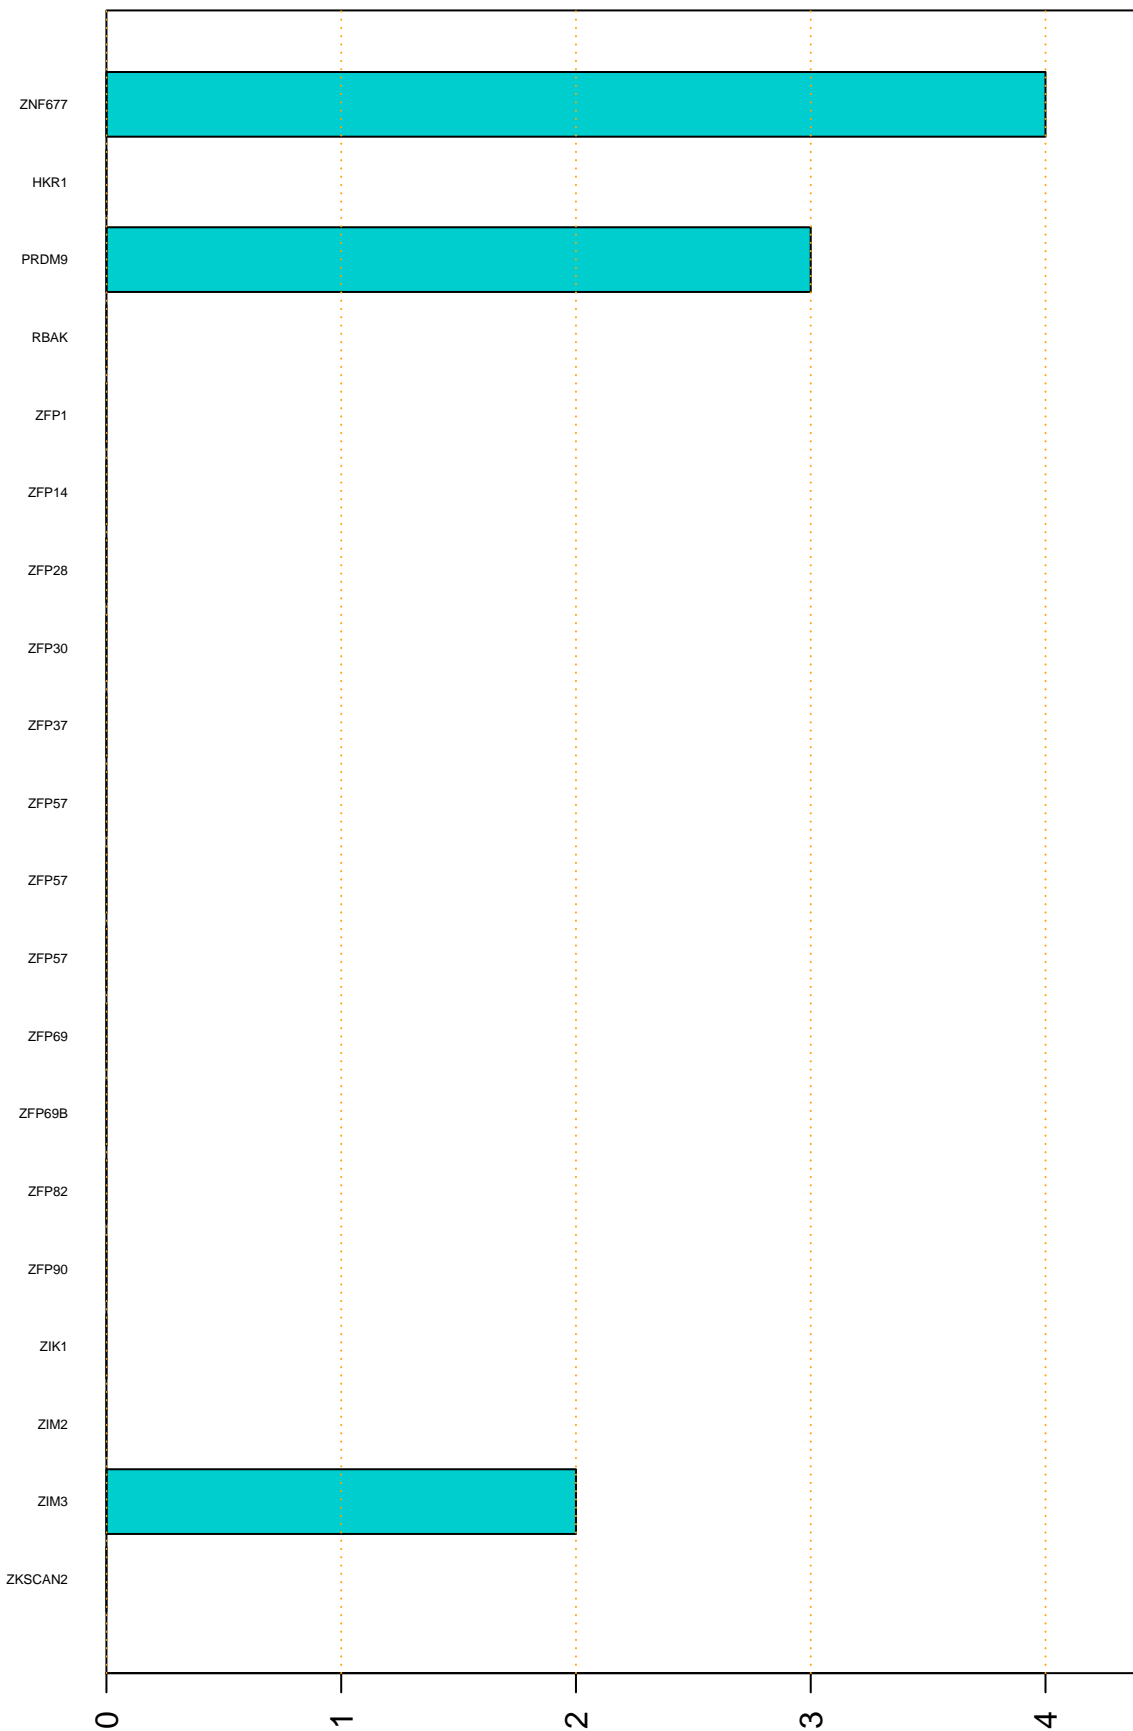

Enriched KZFP

#TE sfam with peak