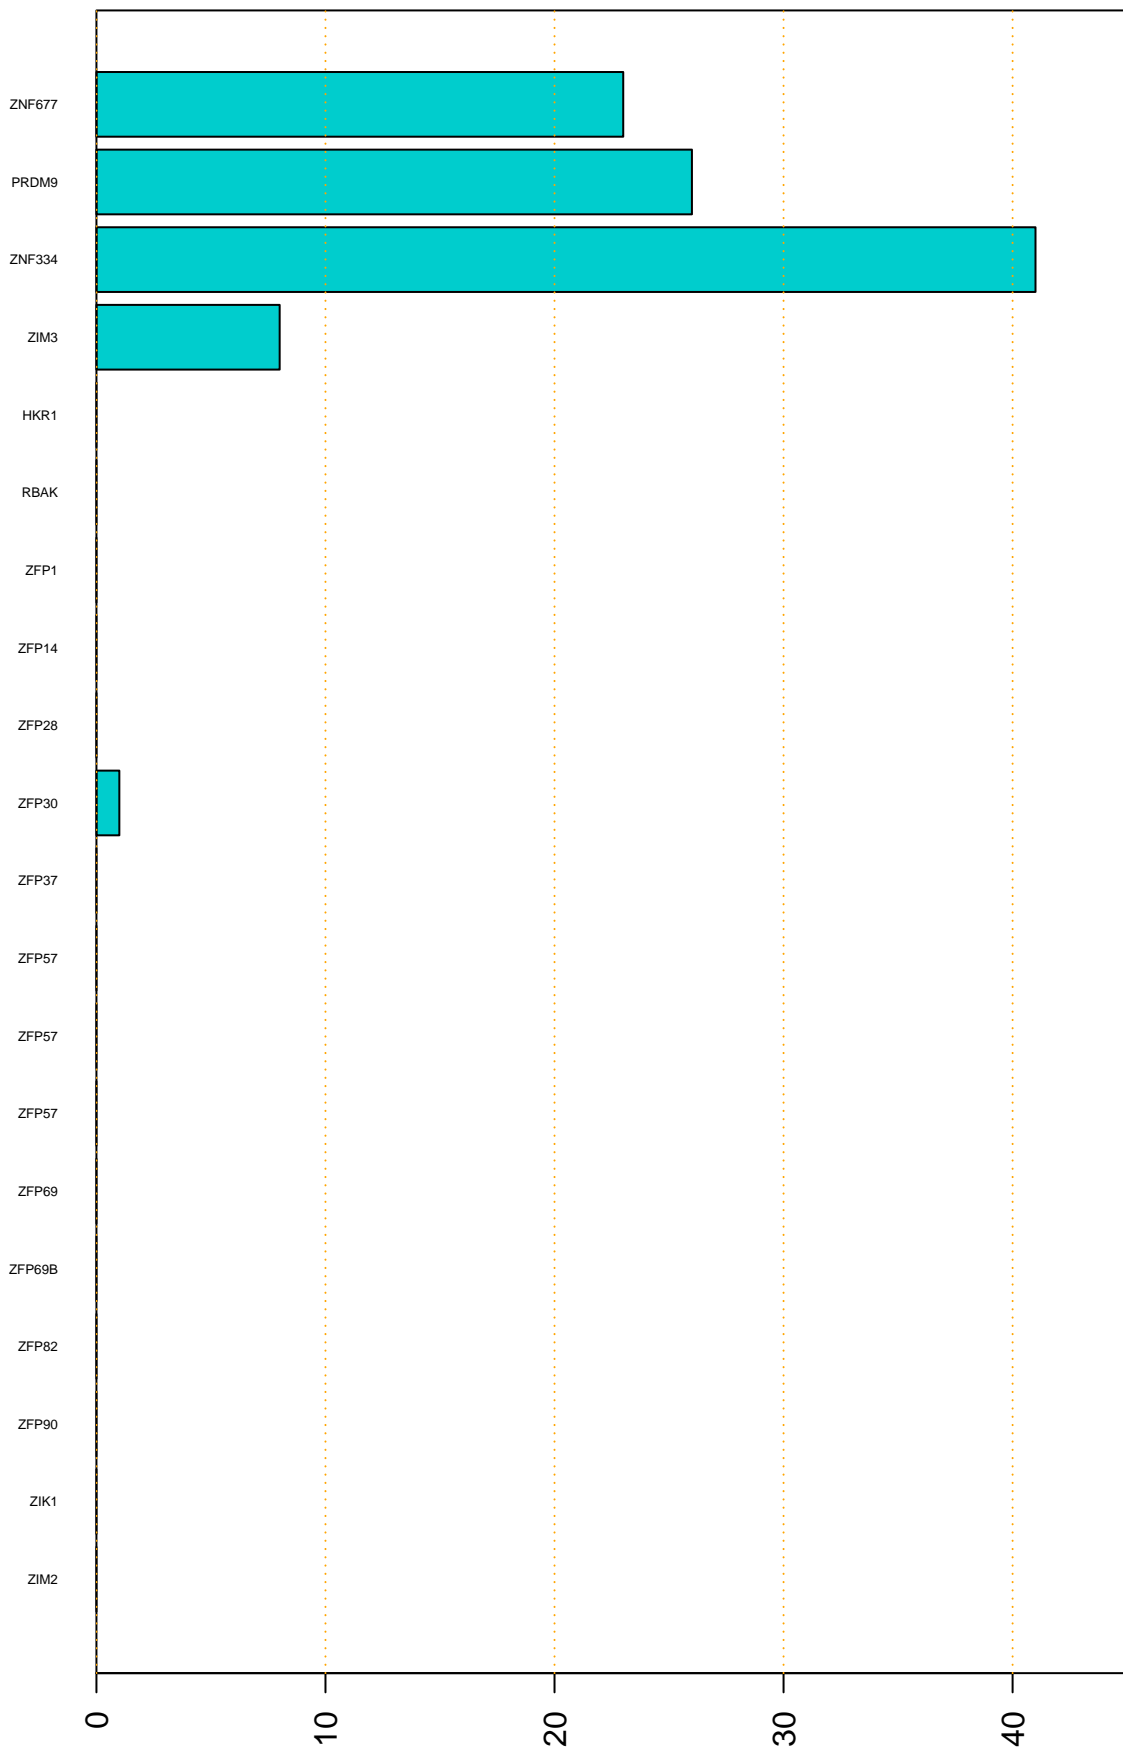

Enriched KZFP

#TE sfam with peak