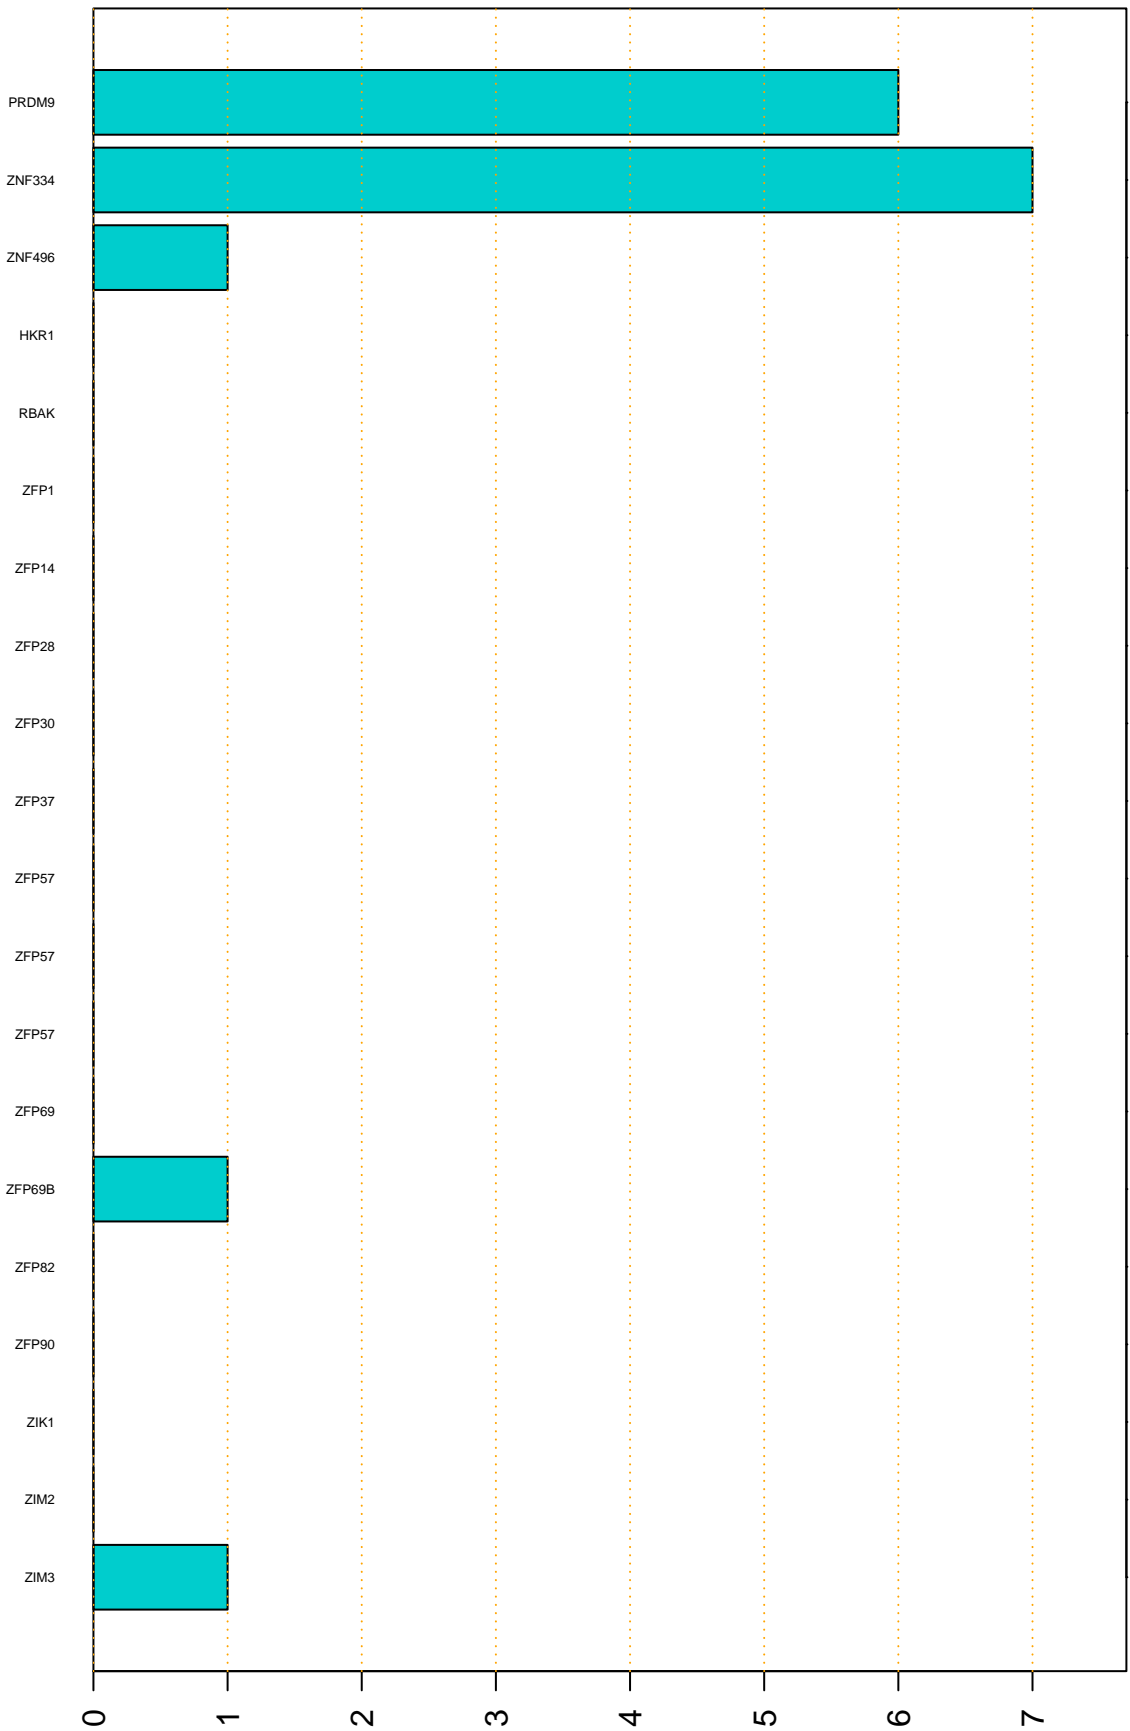

Enriched KZFP

#TE sfam with peak